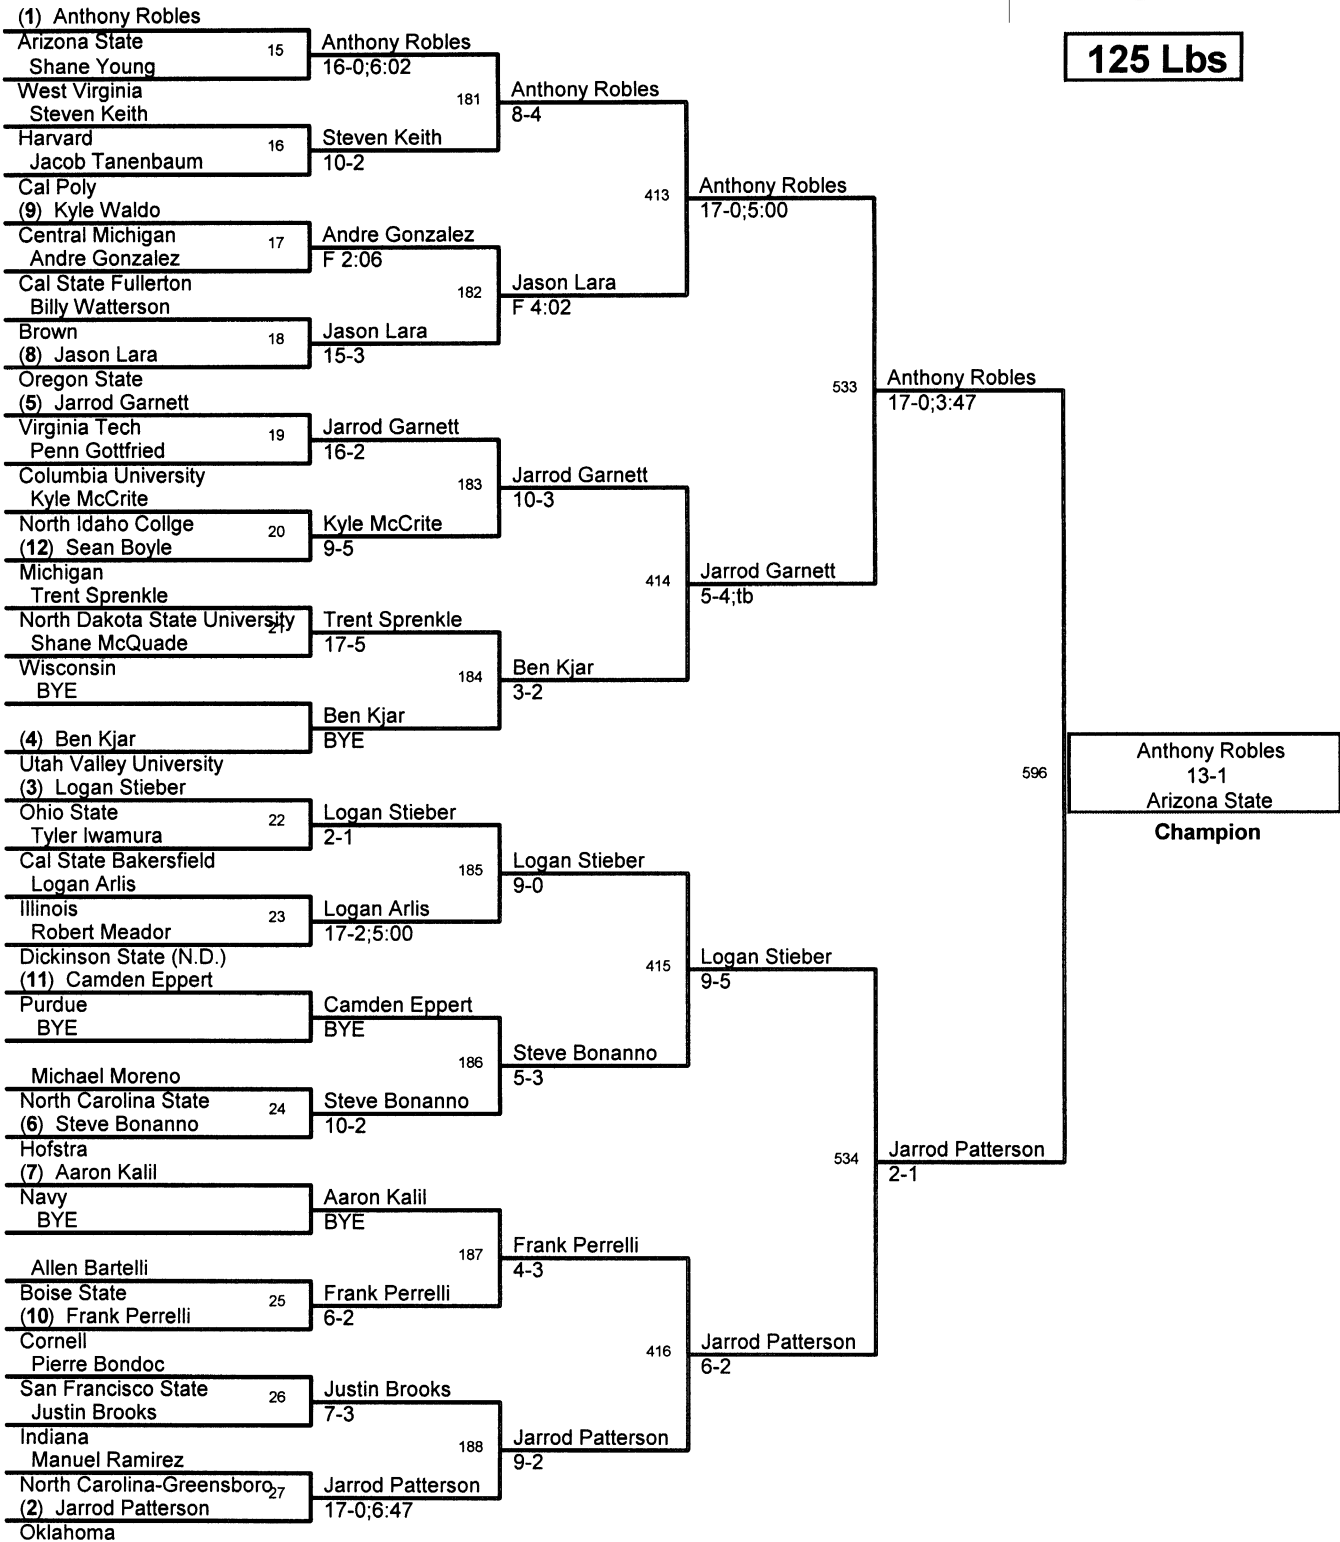

Plc	Points	Team	CH	CONS
1	140.0	Cornell	-	-
2	101.5	Wisconsin	-	-
3	101.0	Boise State	-	-
4	99.0	Oklahoma	-	-
5	91.0	Illinois	-	-
6	86.5	Michigan	-	-
7	74.5	Virginia Tech	-	-
8	68.5	Cal State Bakersfield	-	-
8	68.5	Purdue	-	-
10	66.5	Oregon State	-	-
11	65.0	Hofstra	-	-
12	63.5	Arizona State	-	-
12	63.5	Ohio State	-	-
14	59.5	Cal Poly	-	-
15	57.0	Central Michigan	-	-
16	54.0	Indiana	-	-
17	50.0	Harvard	-	-
18	46.0	Navy	-	-
18	46.0	North Carolina-Greensboro	-	-
20	33.0	Drexel University	-	-
21	27.0	Utah Valley University	-	-
22	23.0	U.S. Air Force Academy	-	-
23	20.0	West Virginia	-	-
24	19.5	Columbia University	-	-
24	19.5	North Dakota State University	-	-
26	16.0	North Idaho Collge	-	-
27	12.5	Grand Canyon	-	-
28	10.5	San Francisco State	-	-
29	8.5	Cal State Fullerton	-	-
30	8.0	Duke	-	-
31	7.0	Brown	-	-
32	6.0	California Baptist (Calif.)	-	-
33	5.0	Southern Illinois Edwardsville	-	-
34	3.5	North Carolina State	-	-
35	3.0	Western Wyoming College	-	-
36	2.5	Dickinson State (N.D.)	-	-

125 Lbs

2010_Cliff Div.

125 Lbs

133 Lbs

133 Lbs

141 Lbs

141 Lbs

149 Lbs

157 Lbs

157 Lbs

174 Lbs