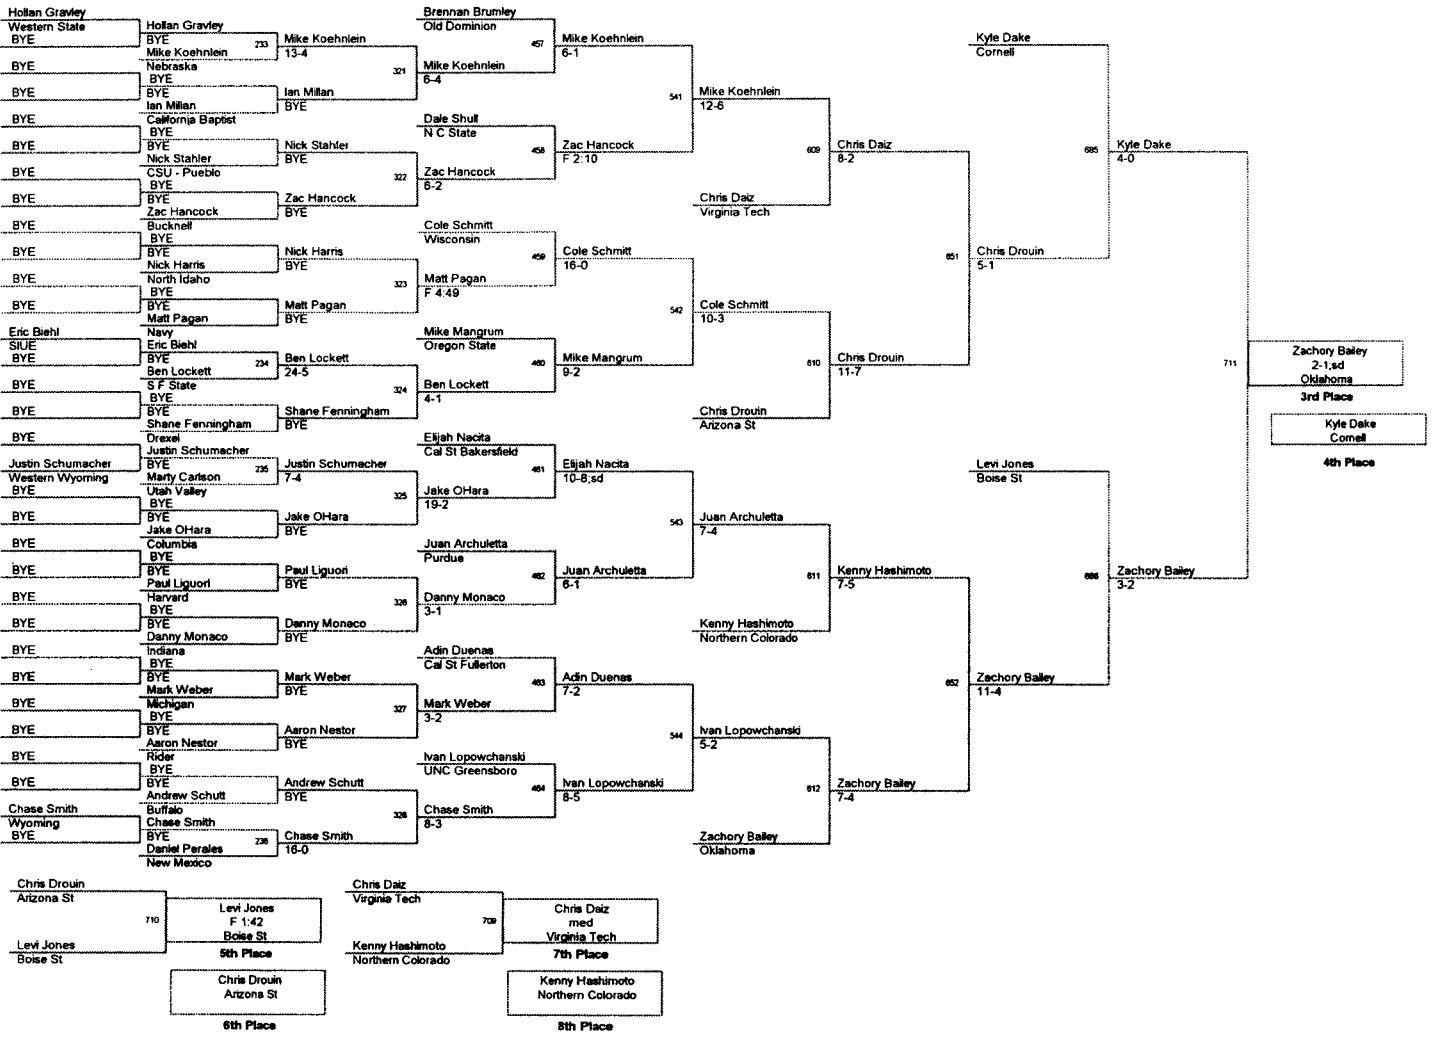

Plc	Points	Team	CH	CONS
1	122.5	Ohio State	-	-
2	121.5	Cornell	-	-
3	109.5	Oklahoma	-	-
4	97.5	Boise St	-	-
5	94.0	Nebraska	-	-
6	90.5	Indiana	-	-
7	78.5	Cal Poly	-	-
8	77.5	Oregon State	-	-
9	73.5	Wisconsin	-	-
10	71.0	Wyoming	-	-
11	69.5	Arizona St	-	-
12	60.0	Bucknell	-	-
13	58.0	Purdue	-	-
14	57.0	Navy	-	-
15	49.0	Rider	-	-
16	47.0	Michigan	-	-
17	41.5	Drexel	-	-
18	40.5	Harvard	-	-
19	36.5	Illinois	-	-
20	36.0	Virginia Tech	-	-
21	35.5	Cal St Bakersfield	-	-
22	33.0	Northern Colorado	-	-
23	32.0	Buffalo	-	-
24	30.5	Columbia	-	-
24	30.5	Hofstra	-	-
26	29.5	UNC Greensboro	-	-
27	29.0	Old Dominion	-	-
28	28.5	West Virginia	-	-
29	22.0	Utah Valley	-	-
30	17.5	California Baptist	-	-
31	16.0	Cal St Fullerton	-	-
32	15.0	S F State	-	-
32	15.0	Western State	-	-
34	14.0	Cal Davis	-	-
34	14.0	N C State	-	-
36	11.5	North Idaho	-	-
37	10.5	Air Force	-	-
38	9.5	Brown	-	-
39	7.0	SIUE	-	-
40	5.0	CSU - Pueblo	-	-
41	2.5	Western Wyoming	-	-
42		New Mexico	-	-

125 Lbs

133 Lbs

133 Lbs

141 Lbs

149 Lbs

165 Lbs

174 Lbs

184 Lbs

184 Lbs

197 Lbs