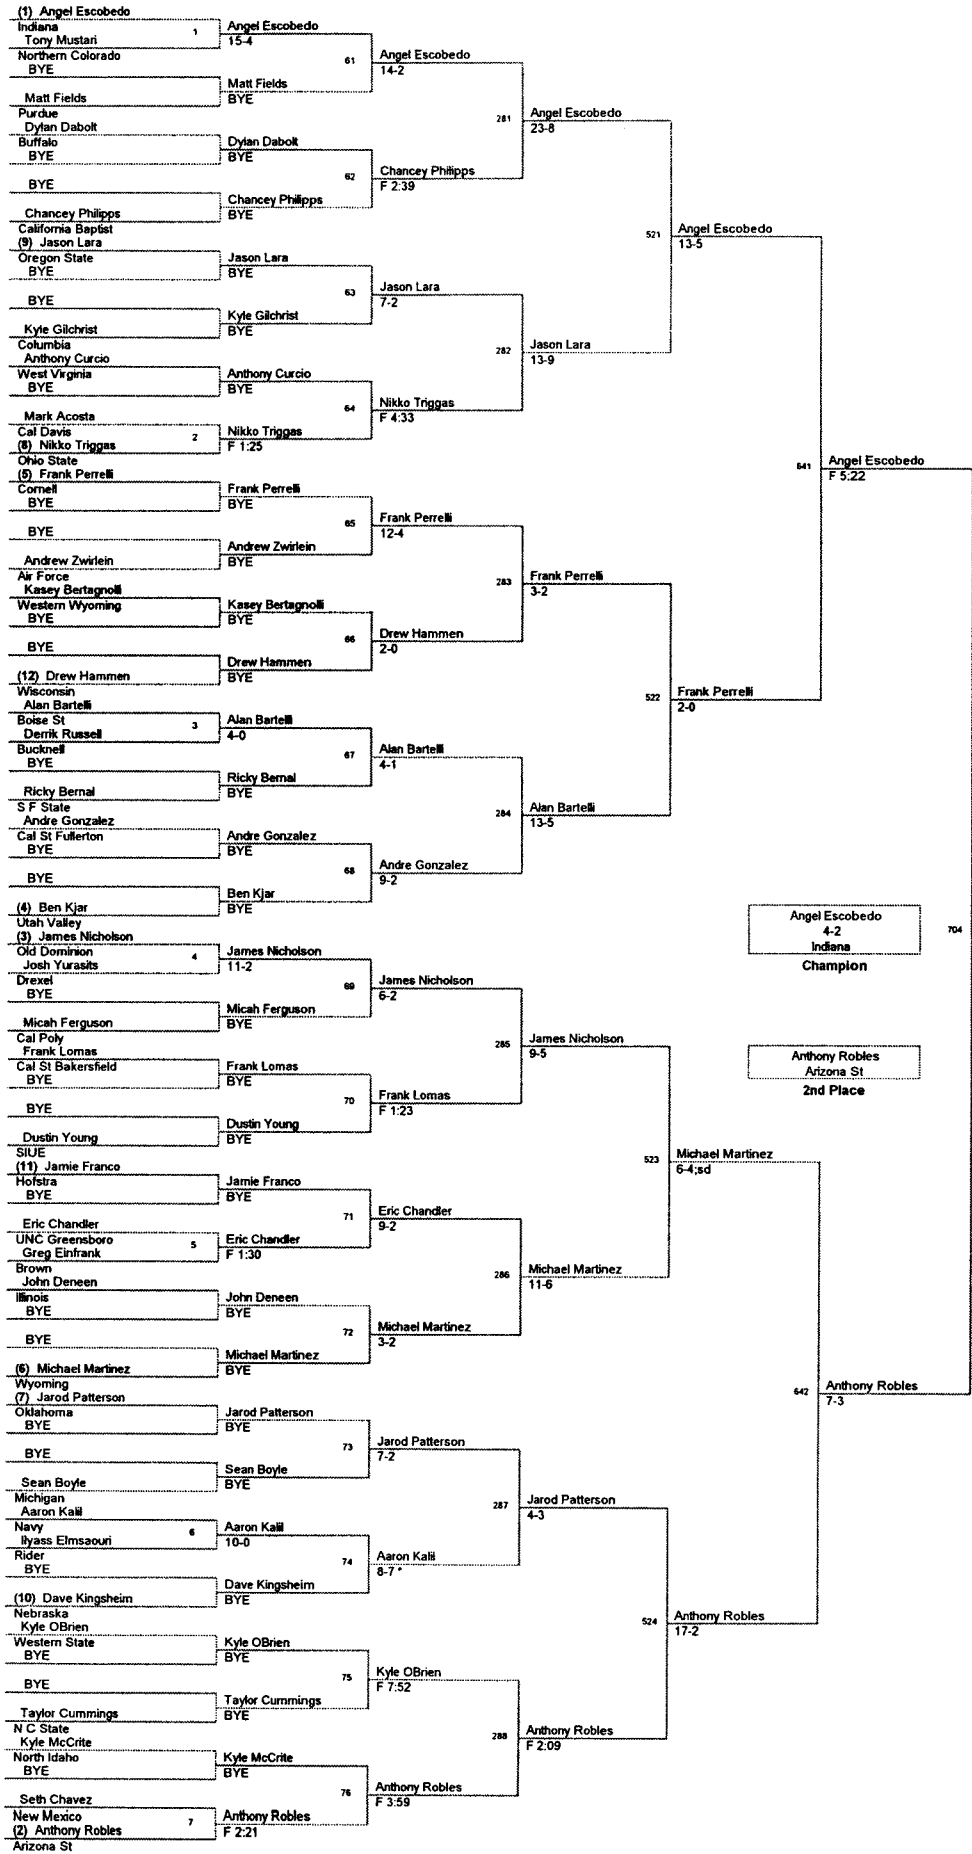

Plc	Points	Team	CH	CONS
1	122.5	Ohio State	-	-
2	121.5	Cornell	-	-
3	109.5	Oklahoma	-	-
4	97.5	Boise St	-	-
5	94.0	Nebraska	-	-
6	90.5	Indiana	-	-
7	78.5	Cal Poly	-	-
8	77.5	Oregon State	-	-
9	73.5	Wisconsin	-	-
10	71.0	Wyoming	-	-
11	69.5	Arizona St	-	-
12	60.0	Bucknell	-	-
13	58.0	Purdue	-	-
14	57.0	Navy	-	-
15	49.0	Rider	-	-
16	47.0	Michigan	-	-
17	41.5	Drexel	-	-
18	40.5	Harvard	-	-
19	36.5	Illinois	-	-
20	36.0	Virginia Tech	-	-
21	35.5	Cal St Bakersfield	-	-
22	33.0	Northern Colorado	-	-
23	32.0	Buffalo	-	-
24	30.5	Columbia	-	-
24	30.5	Hofstra	-	-
26	29.5	UNC Greensboro	-	-
27	29.0	Old Dominion	-	-
28	28.5	West Virginia	-	-
29	22.0	Utah Valley	-	-
30	17.5	California Baptist	-	-
31	16.0	Cal St Fullerton	-	-
32	15.0	S F State	-	-
32	15.0	Western State	-	-
34	14.0	Cal Davis	-	-
34	14.0	N C State	-	-
36	11.5	North Idaho	-	-
37	10.5	Air Force	-	-
38	9.5	Brown	-	-
39	7.0	SIUE	-	-
40	5.0	CSU - Pueblo	-	-
41	2.5	Western Wyoming	-	-
42		New Mexico	-	-

125 Lbs

133 Lbs

133 Lbs

141 Lbs

149 Lbs

165 Lbs

174 Lbs

184 Lbs