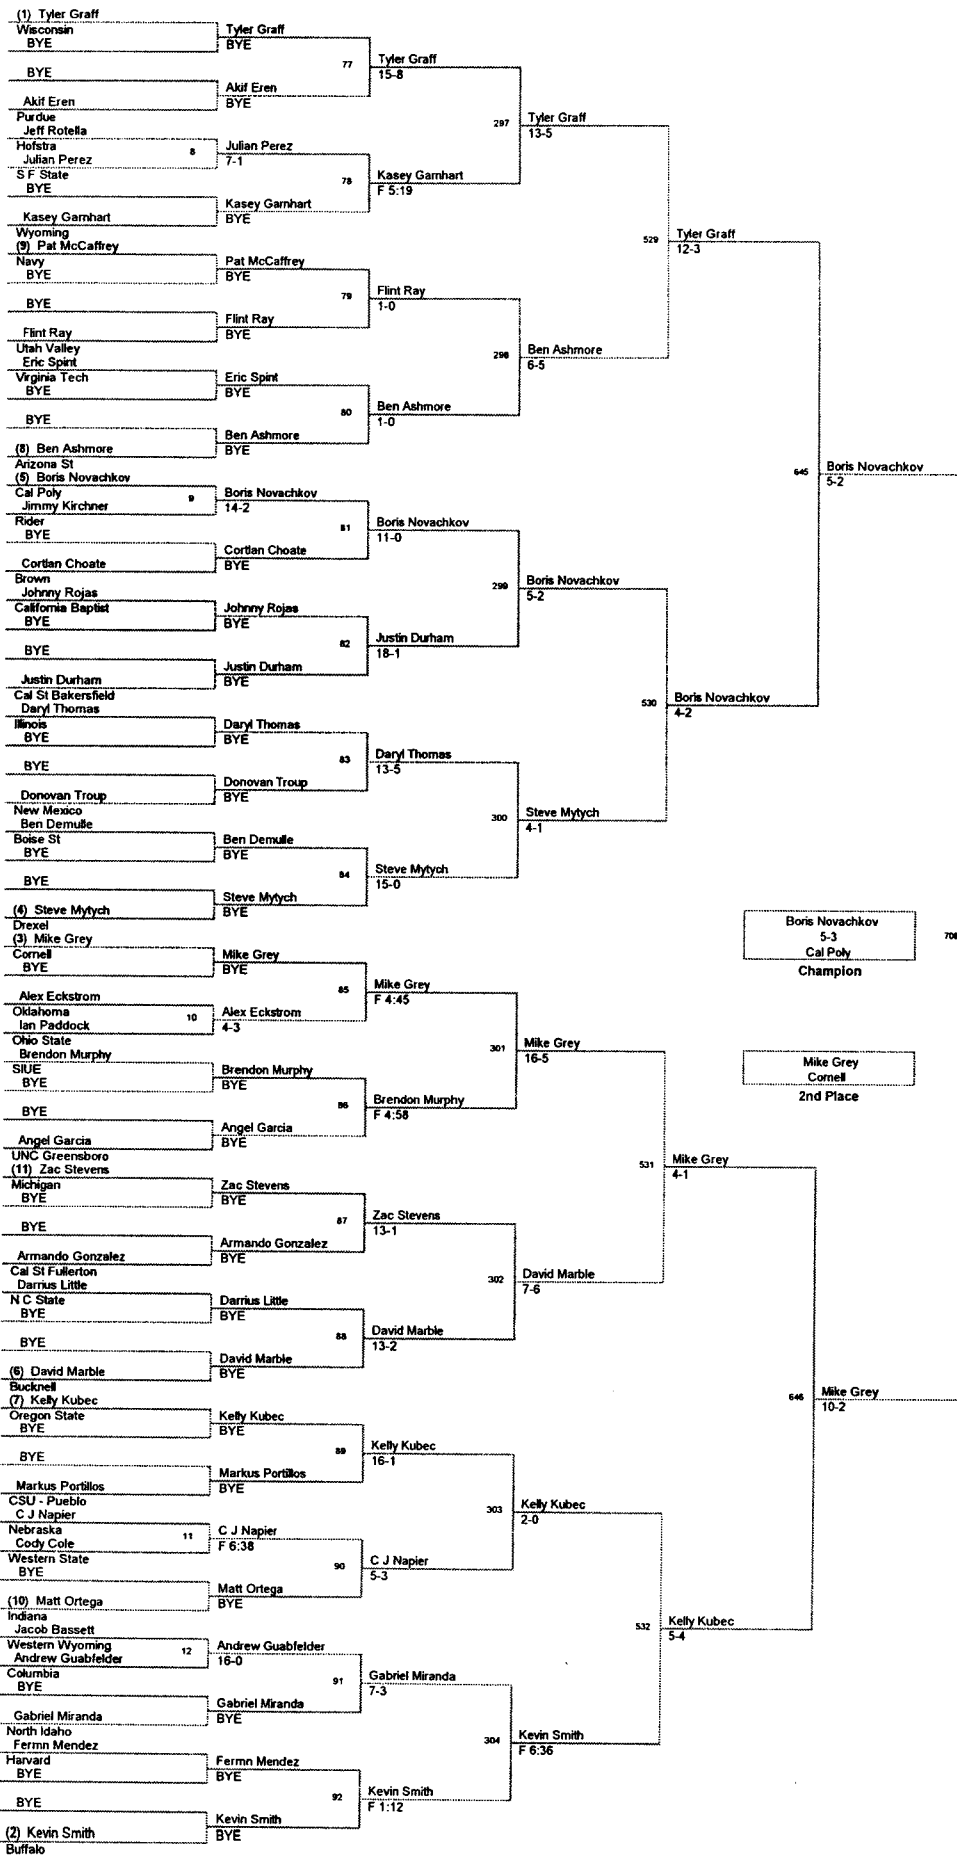

Plc	Points	Team	CH	CONS
1	122.5	Ohio State	-	-
2	121.5	Cornell	-	-
3	109.5	Oklahoma	-	-
4	97.5	Boise St	-	-
5	94.0	Nebraska	-	-
6	90.5	Indiana	-	-
7	78.5	Cal Poly	-	-
8	77.5	Oregon State	-	-
9	73.5	Wisconsin	-	-
10	71.0	Wyoming	-	-
11	69.5	Arizona St	-	-
12	60.0	Bucknell	-	-
13	58.0	Purdue	-	-
14	57.0	Navy	-	-
15	49.0	Rider	-	-
16	47.0	Michigan	-	-
17	41.5	Drexel	-	-
18	40.5	Harvard	-	-
19	36.5	Illinois	-	-
20	36.0	Virginia Tech	-	-
21	35.5	Cal St Bakersfield	-	-
22	33.0	Northern Colorado	-	-
23	32.0	Buffalo	-	-
24	30.5	Columbia	-	-
24	30.5	Hofstra	-	-
26	29.5	UNC Greensboro	-	-
27	29.0	Old Dominion	-	-
28	28.5	West Virginia	-	-
29	22.0	Utah Valley	-	-
30	17.5	California Baptist	-	-
31	16.0	Cal St Fullerton	-	-
32	15.0	S F State	-	-
32	15.0	Western State	-	-
34	14.0	Cal Davis	-	-
34	14.0	N C State	-	-
36	11.5	North Idaho	-	-
37	10.5	Air Force	-	-
38	9.5	Brown	-	-
39	7.0	SIUE	-	-
40	5.0	CSU - Pueblo	-	-
41	2.5	Western Wyoming	-	-
42		New Mexico	-	-

125 Lbs

133 Lbs

133 Lbs

141 Lbs

149 Lbs

165 Lbs

174 Lbs

184 Lbs