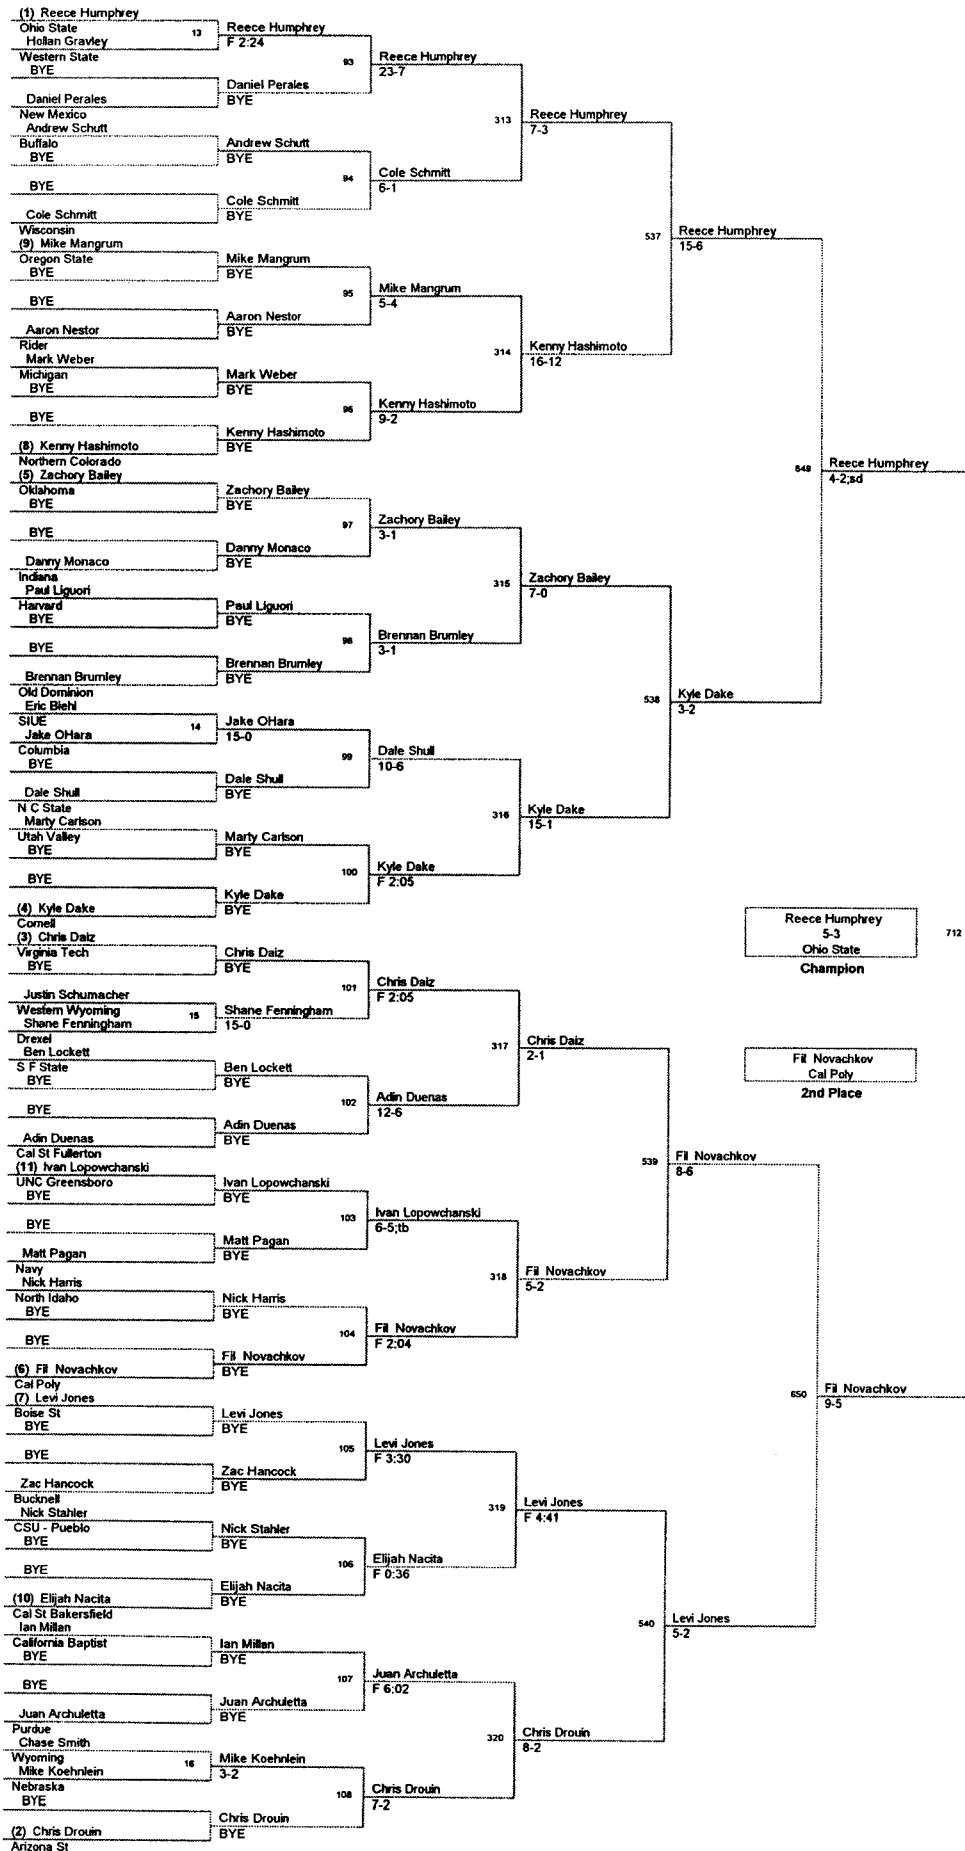

Plc	Points	Team	CH	CONS
1	122.5	Ohio State	-	-
2	121.5	Cornell	-	-
3	109.5	Oklahoma	-	-
4	97.5	Boise St	-	-
5	94.0	Nebraska	-	-
6	90.5	Indiana	-	-
7	78.5	Cal Poly	-	-
8	77.5	Oregon State	-	-
9	73.5	Wisconsin	-	-
10	71.0	Wyoming	-	-
11	69.5	Arizona St	-	-
12	60.0	Bucknell	-	-
13	58.0	Purdue	-	-
14	57.0	Navy	-	-
15	49.0	Rider	-	-
16	47.0	Michigan	-	-
17	41.5	Drexel	-	-
18	40.5	Harvard	-	-
19	36.5	Illinois	-	-
20	36.0	Virginia Tech	-	-
21	35.5	Cal St Bakersfield	-	-
22	33.0	Northern Colorado	-	-
23	32.0	Buffalo	-	-
24	30.5	Columbia	-	-
24	30.5	Hofstra	-	-
26	29.5	UNC Greensboro	-	-
27	29.0	Old Dominion	-	-
28	28.5	West Virginia	-	-
29	22.0	Utah Valley	-	-
30	17.5	California Baptist	-	-
31	16.0	Cal St Fullerton	-	-
32	15.0	S F State	-	-
32	15.0	Western State	-	-
34	14.0	Cal Davis	-	-
34	14.0	N C State	-	-
36	11.5	North Idaho	-	-
37	10.5	Air Force	-	-
38	9.5	Brown	-	-
39	7.0	SIUE	-	-
40	5.0	CSU - Pueblo	-	-
41	2.5	Western Wyoming	-	-
42		New Mexico	-	-

125 Lbs

133 Lbs

133 Lbs

141 Lbs

149 Lbs

165 Lbs

174 Lbs

184 Lbs