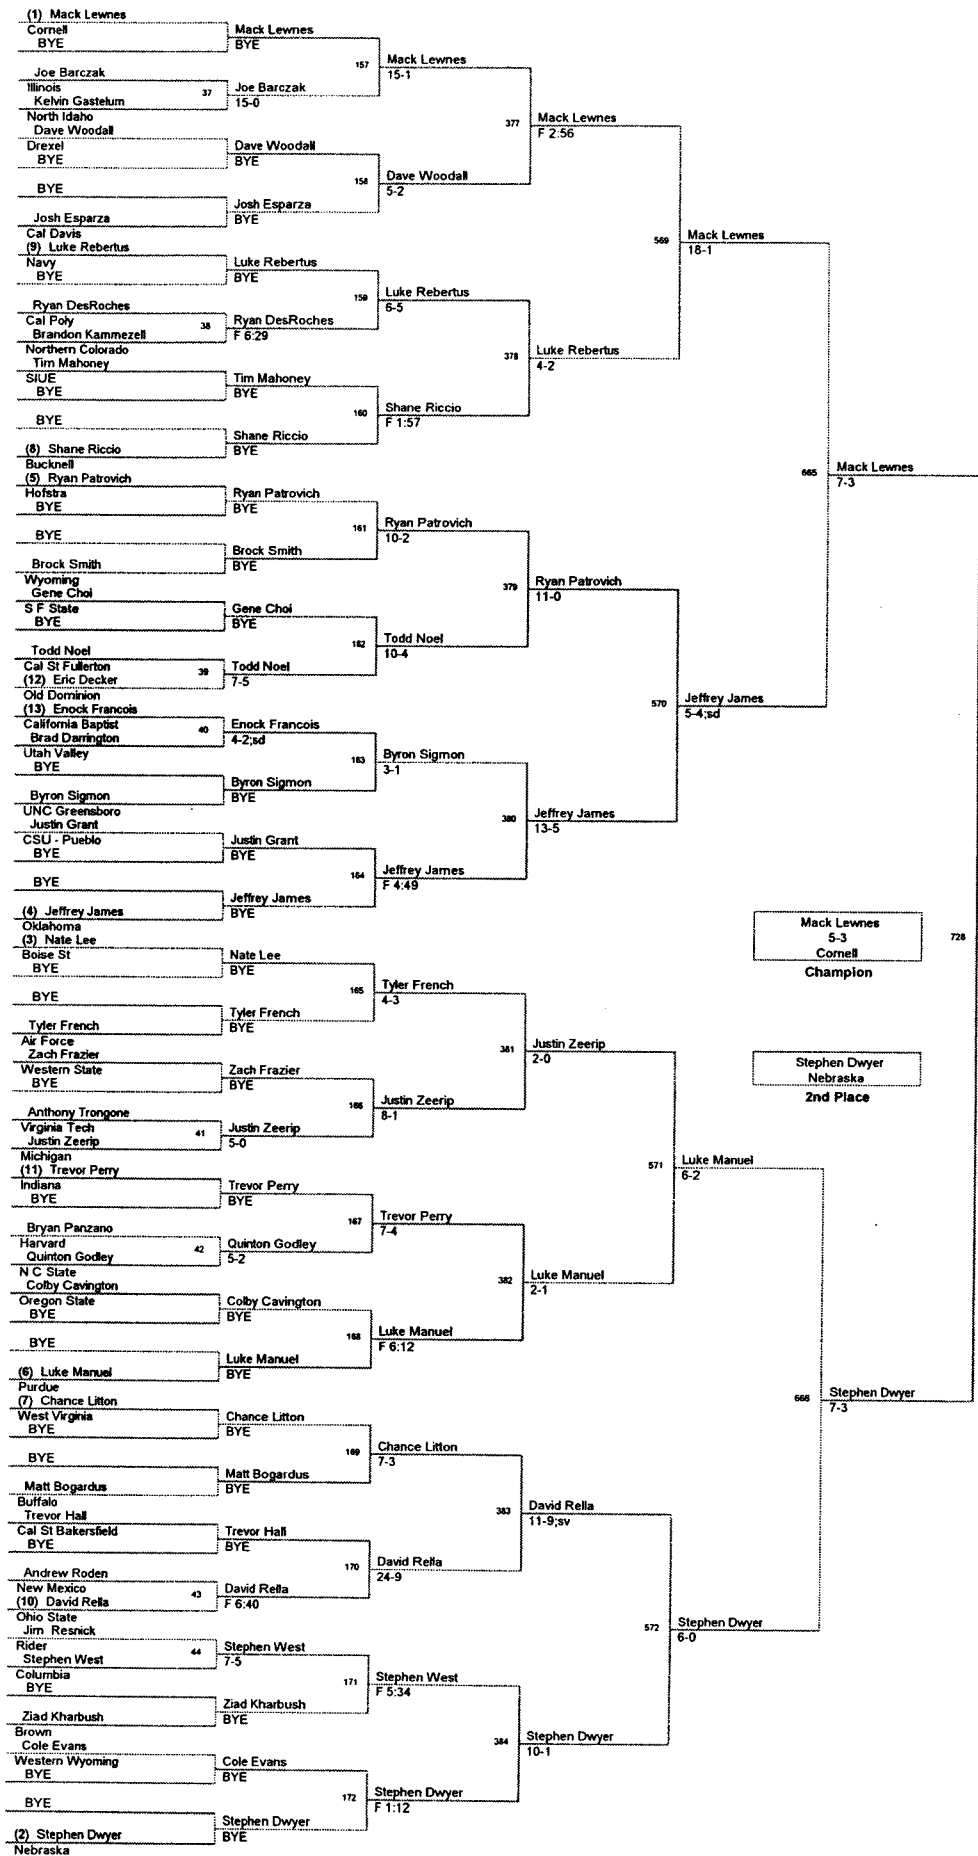

Plc	Points	Team	CH	CONS
1	122.5	Ohio State	-	-
2	121.5	Cornell	-	-
3	109.5	Oklahoma	-	-
4	97.5	Boise St	-	-
5	94.0	Nebraska	-	-
6	90.5	Indiana	-	-
7	78.5	Cal Poly	-	-
8	77.5	Oregon State	-	-
9	73.5	Wisconsin	-	-
10	71.0	Wyoming	-	-
11	69.5	Arizona St	-	-
12	60.0	Bucknell	-	-
13	58.0	Purdue	-	-
14	57.0	Navy	-	-
15	49.0	Rider	-	-
16	47.0	Michigan	-	-
17	41.5	Drexel	-	-
18	40.5	Harvard	-	-
19	36.5	Illinois	-	-
20	36.0	Virginia Tech	-	-
21	35.5	Cal St Bakersfield	-	-
22	33.0	Northern Colorado	-	-
23	32.0	Buffalo	-	-
24	30.5	Columbia	-	-
24	30.5	Hofstra	-	-
26	29.5	UNC Greensboro	-	-
27	29.0	Old Dominion	-	-
28	28.5	West Virginia	-	-
29	22.0	Utah Valley	-	-
30	17.5	California Baptist	-	-
31	16.0	Cal St Fullerton	-	-
32	15.0	S F State	-	-
32	15.0	Western State	-	-
34	14.0	Cal Davis	-	-
34	14.0	N C State	-	-
36	11.5	North Idaho	-	-
37	10.5	Air Force	-	-
38	9.5	Brown	-	-
39	7.0	SIUE	-	-
40	5.0	CSU - Pueblo	-	-
41	2.5	Western Wyoming	-	-
42		New Mexico	-	-

125 Lbs

133 Lbs

133 Lbs

141 Lbs

149 Lbs

165 Lbs

174 Lbs

184 Lbs