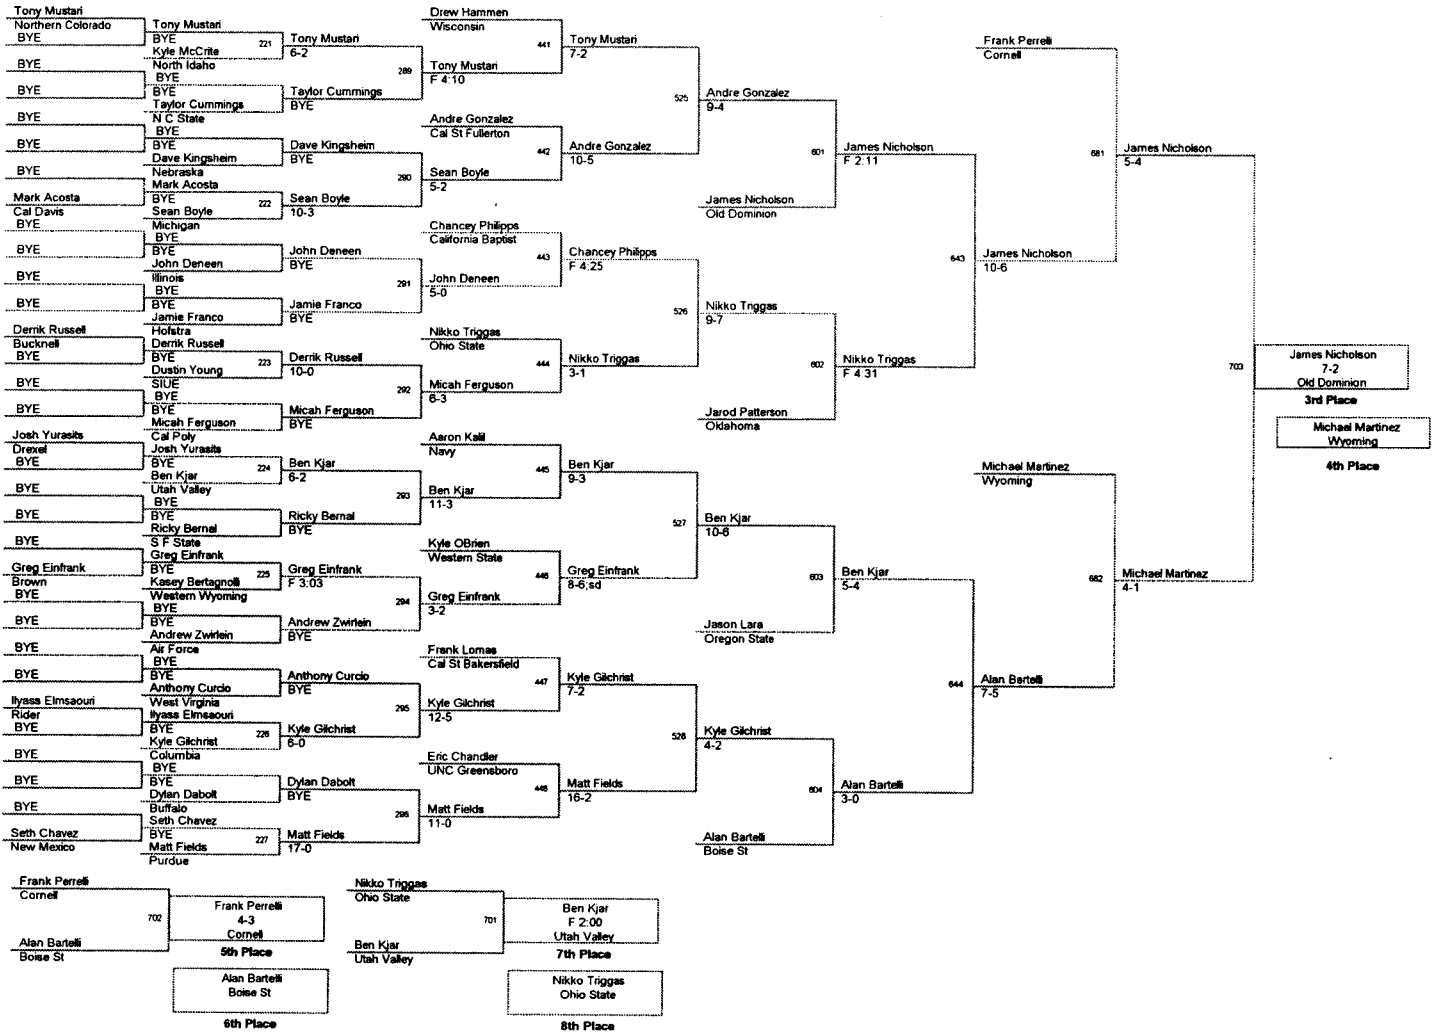

Plc	Points	Team	CH	CONS
1	122.5	Ohio State	-	-
2	121.5	Cornell	-	-
3	109.5	Oklahoma	-	-
4	97.5	Boise St	-	-
5	94.0	Nebraska	-	-
6	90.5	Indiana	-	-
7	78.5	Cal Poly	-	-
8	77.5	Oregon State	-	-
9	73.5	Wisconsin	-	-
10	71.0	Wyoming	-	-
11	69.5	Arizona St	-	-
12	60.0	Bucknell	-	-
13	58.0	Purdue	-	-
14	57.0	Navy	-	-
15	49.0	Rider	-	-
16	47.0	Michigan	-	-
17	41.5	Drexel	-	-
18	40.5	Harvard	-	-
19	36.5	Illinois	-	-
20	36.0	Virginia Tech	-	-
21	35.5	Cal St Bakersfield	-	-
22	33.0	Northern Colorado	-	-
23	32.0	Buffalo	-	-
24	30.5	Columbia	-	-
24	30.5	Hofstra	-	-
26	29.5	UNC Greensboro	-	-
27	29.0	Old Dominion	-	-
28	28.5	West Virginia	-	-
29	22.0	Utah Valley	-	-
30	17.5	California Baptist	-	-
31	16.0	Cal St Fullerton	-	-
32	15.0	S F State	-	-
32	15.0	Western State	-	-
34	14.0	Cal Davis	-	-
34	14.0	N C State	-	-
36	11.5	North Idaho	-	-
37	10.5	Air Force	-	-
38	9.5	Brown	-	-
39	7.0	SIUE	-	-
40	5.0	CSU - Pueblo	-	-
41	2.5	Western Wyoming	-	-
42		New Mexico	-	-

125 Lbs

133 Lbs

133 Lbs

141 Lbs

149 Lbs

165 Lbs

174 Lbs

184 Lbs

184 Lbs

197 Lbs