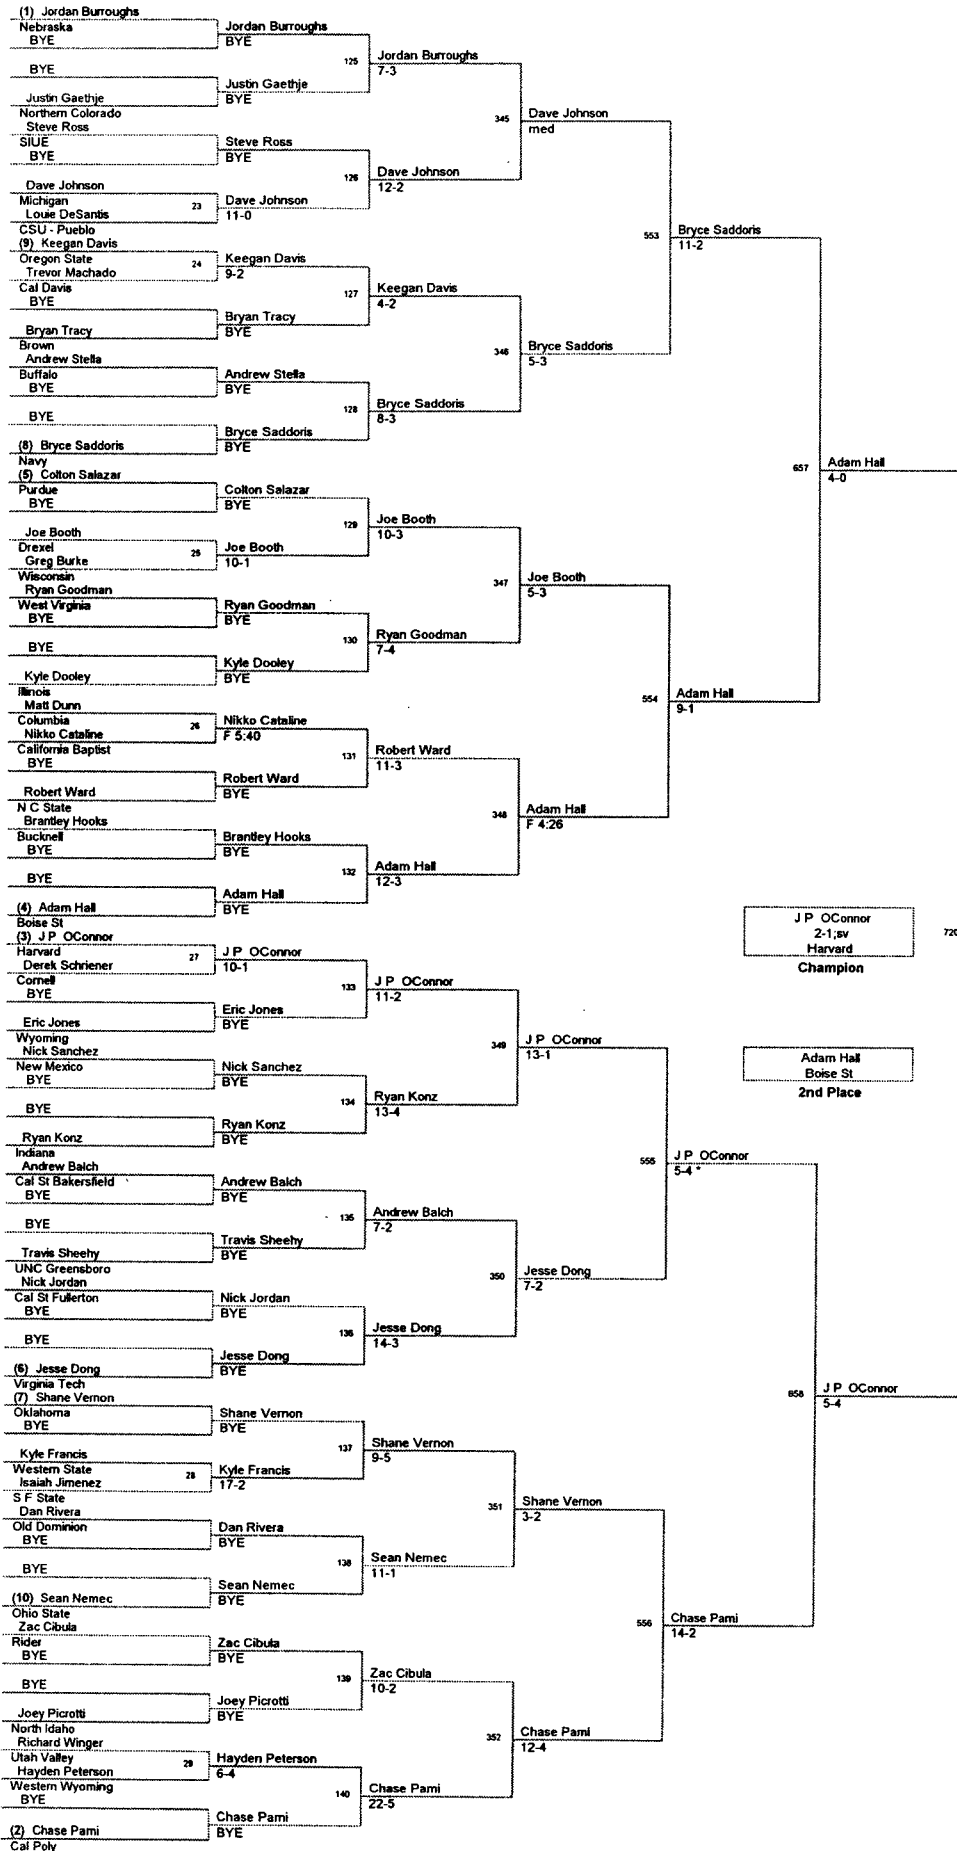

Plc	Points	Team	CH	CONS
1	122.5	Ohio State	-	-
2	121.5	Cornell	-	-
3	109.5	Oklahoma	-	-
4	97.5	Boise St	-	-
5	94.0	Nebraska	-	-
6	90.5	Indiana	-	-
7	78.5	Cal Poly	-	-
8	77.5	Oregon State	-	-
9	73.5	Wisconsin	-	-
10	71.0	Wyoming	-	-
11	69.5	Arizona St	-	-
12	60.0	Bucknell	-	-
13	58.0	Purdue	-	-
14	57.0	Navy	-	-
15	49.0	Rider	-	-
16	47.0	Michigan	-	-
17	41.5	Drexel	-	-
18	40.5	Harvard	-	-
19	36.5	Illinois	-	-
20	36.0	Virginia Tech	-	-
21	35.5	Cal St Bakersfield	-	-
22	33.0	Northern Colorado	-	-
23	32.0	Buffalo	-	-
24	30.5	Columbia	-	-
24	30.5	Hofstra	-	-
26	29.5	UNC Greensboro	-	-
27	29.0	Old Dominion	-	-
28	28.5	West Virginia	-	-
29	22.0	Utah Valley	-	-
30	17.5	California Baptist	-	-
31	16.0	Cal St Fullerton	-	-
32	15.0	S F State	-	-
32	15.0	Western State	-	-
34	14.0	Cal Davis	-	-
34	14.0	N C State	-	-
36	11.5	North Idaho	-	-
37	10.5	Air Force	-	-
38	9.5	Brown	-	-
39	7.0	SIUE	-	-
40	5.0	CSU - Pueblo	-	-
41	2.5	Western Wyoming	-	-
42		New Mexico	-	-

125 Lbs

133 Lbs

133 Lbs

141 Lbs

149 Lbs

165 Lbs

174 Lbs

184 Lbs