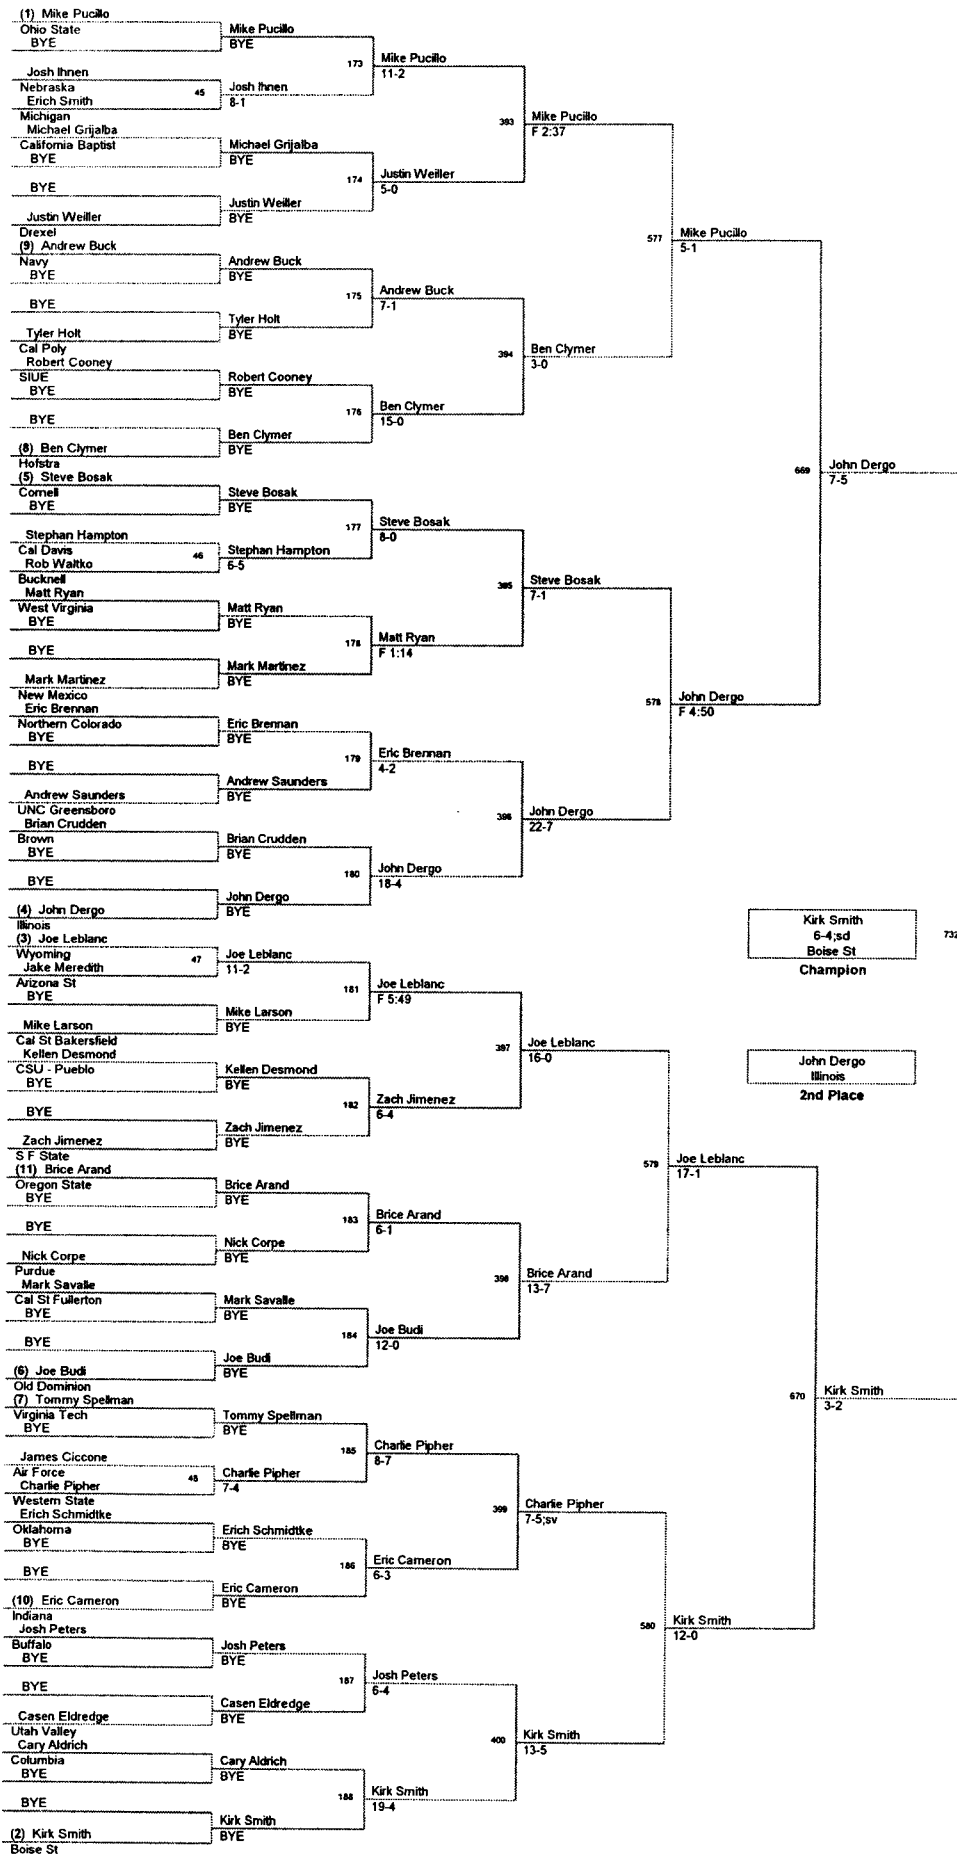

Plc	Points	Team	CH	CONS
1	122.5	Ohio State	-	-
2	121.5	Cornell	-	-
3	109.5	Oklahoma	-	-
4	97.5	Boise St	-	-
5	94.0	Nebraska	-	-
6	90.5	Indiana	-	-
7	78.5	Cal Poly	-	-
8	77.5	Oregon State	-	-
9	73.5	Wisconsin	-	-
10	71.0	Wyoming	-	-
11	69.5	Arizona St	-	-
12	60.0	Bucknell	-	-
13	58.0	Purdue	-	-
14	57.0	Navy	-	-
15	49.0	Rider	-	-
16	47.0	Michigan	-	-
17	41.5	Drexel	-	-
18	40.5	Harvard	-	-
19	36.5	Illinois	-	-
20	36.0	Virginia Tech	-	-
21	35.5	Cal St Bakersfield	-	-
22	33.0	Northern Colorado	-	-
23	32.0	Buffalo	-	-
24	30.5	Columbia	-	-
24	30.5	Hofstra	-	-
26	29.5	UNC Greensboro	-	-
27	29.0	Old Dominion	-	-
28	28.5	West Virginia	-	-
29	22.0	Utah Valley	-	-
30	17.5	California Baptist	-	-
31	16.0	Cal St Fullerton	-	-
32	15.0	S F State	-	-
32	15.0	Western State	-	-
34	14.0	Cal Davis	-	-
34	14.0	N C State	-	-
36	11.5	North Idaho	-	-
37	10.5	Air Force	-	-
38	9.5	Brown	-	-
39	7.0	SIUE	-	-
40	5.0	CSU - Pueblo	-	-
41	2.5	Western Wyoming	-	-
42		New Mexico	-	-

125 Lbs

133 Lbs

133 Lbs

141 Lbs

149 Lbs

165 Lbs

174 Lbs

184 Lbs