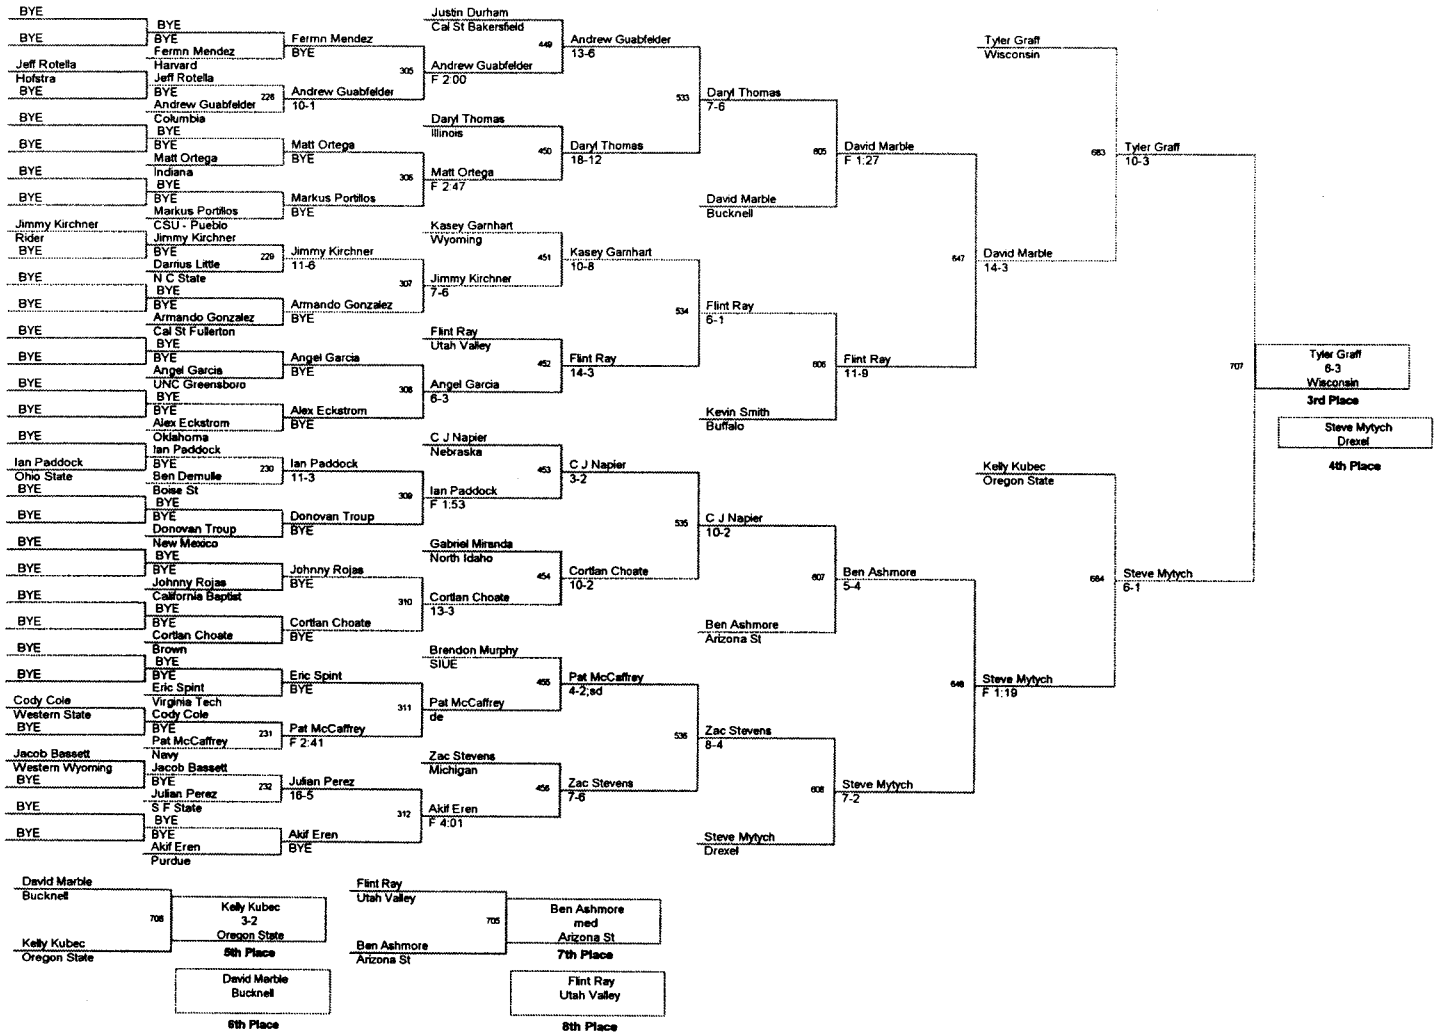

Plc	Points	Team	CH	CONS
1	122.5	Ohio State	-	-
2	121.5	Cornell	-	-
3	109.5	Oklahoma	-	-
4	97.5	Boise St	-	-
5	94.0	Nebraska	-	-
6	90.5	Indiana	-	-
7	78.5	Cal Poly	-	-
8	77.5	Oregon State	-	-
9	73.5	Wisconsin	-	-
10	71.0	Wyoming	-	-
11	69.5	Arizona St	-	-
12	60.0	Bucknell	-	-
13	58.0	Purdue	-	-
14	57.0	Navy	-	-
15	49.0	Rider	-	-
16	47.0	Michigan	-	-
17	41.5	Drexel	-	-
18	40.5	Harvard	-	-
19	36.5	Illinois	-	-
20	36.0	Virginia Tech	-	-
21	35.5	Cal St Bakersfield	-	-
22	33.0	Northern Colorado	-	-
23	32.0	Buffalo	-	-
24	30.5	Columbia	-	-
24	30.5	Hofstra	-	-
26	29.5	UNC Greensboro	-	-
27	29.0	Old Dominion	-	-
28	28.5	West Virginia	-	-
29	22.0	Utah Valley	-	-
30	17.5	California Baptist	-	-
31	16.0	Cal St Fullerton	-	-
32	15.0	S F State	-	-
32	15.0	Western State	-	-
34	14.0	Cal Davis	-	-
34	14.0	N C State	-	-
36	11.5	North Idaho	-	-
37	10.5	Air Force	-	-
38	9.5	Brown	-	-
39	7.0	SIUE	-	-
40	5.0	CSU - Pueblo	-	-
41	2.5	Western Wyoming	-	-
42		New Mexico	-	-

125 Lbs

133 Lbs

133 Lbs

141 Lbs

149 Lbs

165 Lbs

174 Lbs

184 Lbs

184 Lbs

197 Lbs