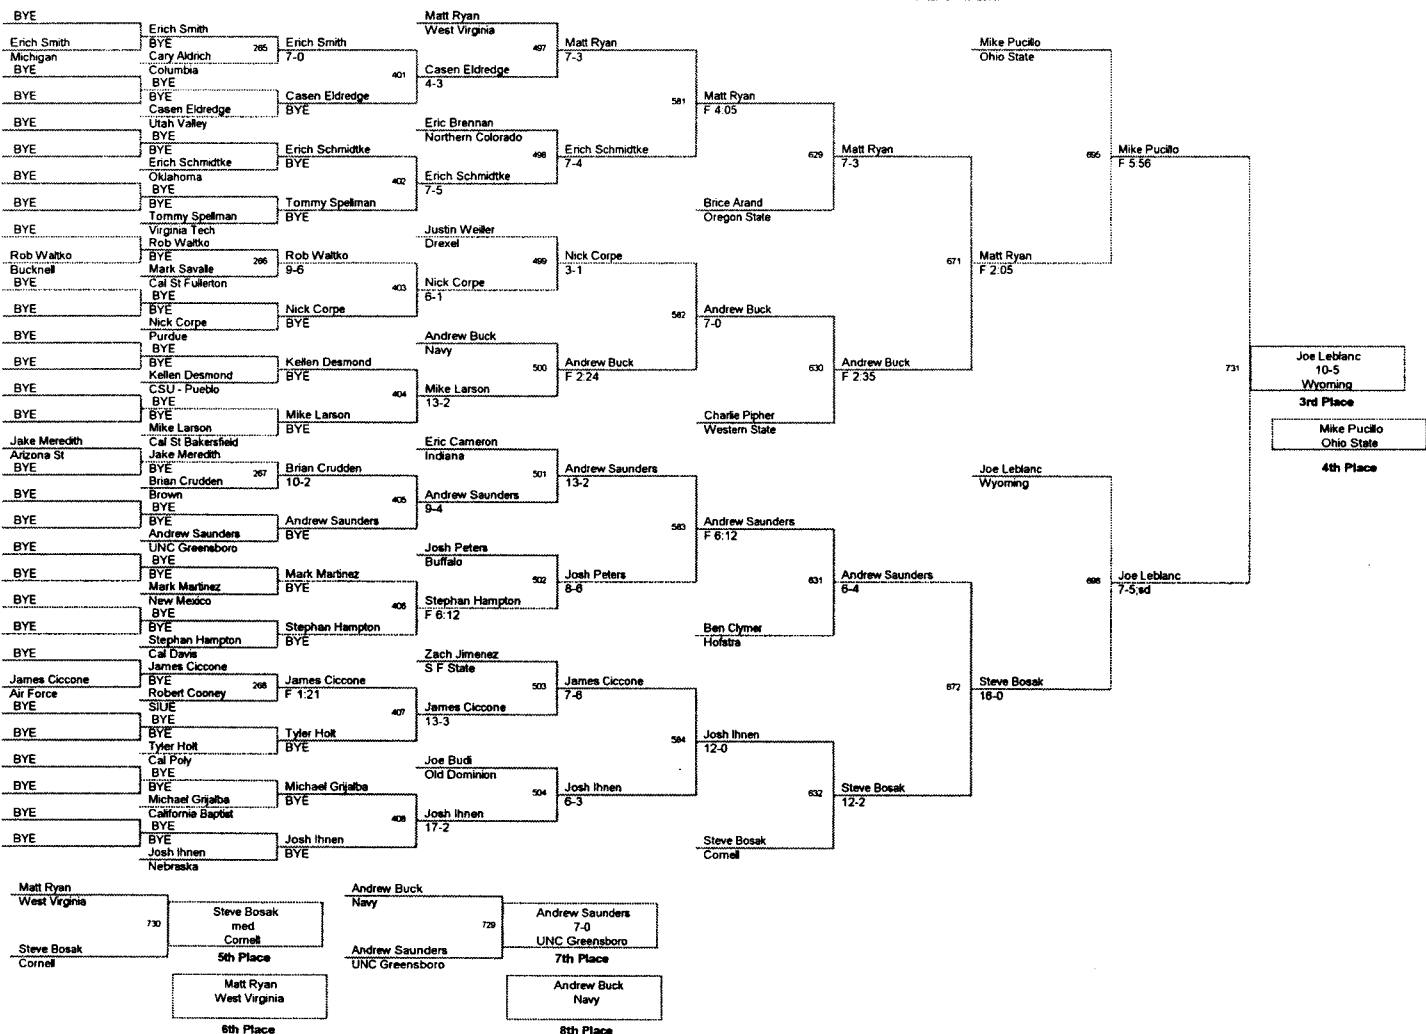

Plc	Points	Team	CH	CONS
1	122.5	Ohio State	-	-
2	121.5	Cornell	-	-
3	109.5	Oklahoma	-	-
4	97.5	Boise St	-	-
5	94.0	Nebraska	-	-
6	90.5	Indiana	-	-
7	78.5	Cal Poly	-	-
8	77.5	Oregon State	-	-
9	73.5	Wisconsin	-	-
10	71.0	Wyoming	-	-
11	69.5	Arizona St	-	-
12	60.0	Bucknell	-	-
13	58.0	Purdue	-	-
14	57.0	Navy	-	-
15	49.0	Rider	-	-
16	47.0	Michigan	-	-
17	41.5	Drexel	-	-
18	40.5	Harvard	-	-
19	36.5	Illinois	-	-
20	36.0	Virginia Tech	-	-
21	35.5	Cal St Bakersfield	-	-
22	33.0	Northern Colorado	-	-
23	32.0	Buffalo	-	-
24	30.5	Columbia	-	-
24	30.5	Hofstra	-	-
26	29.5	UNC Greensboro	-	-
27	29.0	Old Dominion	-	-
28	28.5	West Virginia	-	-
29	22.0	Utah Valley	-	-
30	17.5	California Baptist	-	-
31	16.0	Cal St Fullerton	-	-
32	15.0	S F State	-	-
32	15.0	Western State	-	-
34	14.0	Cal Davis	-	-
34	14.0	N C State	-	-
36	11.5	North Idaho	-	-
37	10.5	Air Force	-	-
38	9.5	Brown	-	-
39	7.0	SIUE	-	-
40	5.0	CSU - Pueblo	-	-
41	2.5	Western Wyoming	-	-
42		New Mexico	-	-

125 Lbs

133 Lbs

133 Lbs

141 Lbs

149 Lbs

165 Lbs

174 Lbs

184 Lbs

184 Lbs

197 Lbs