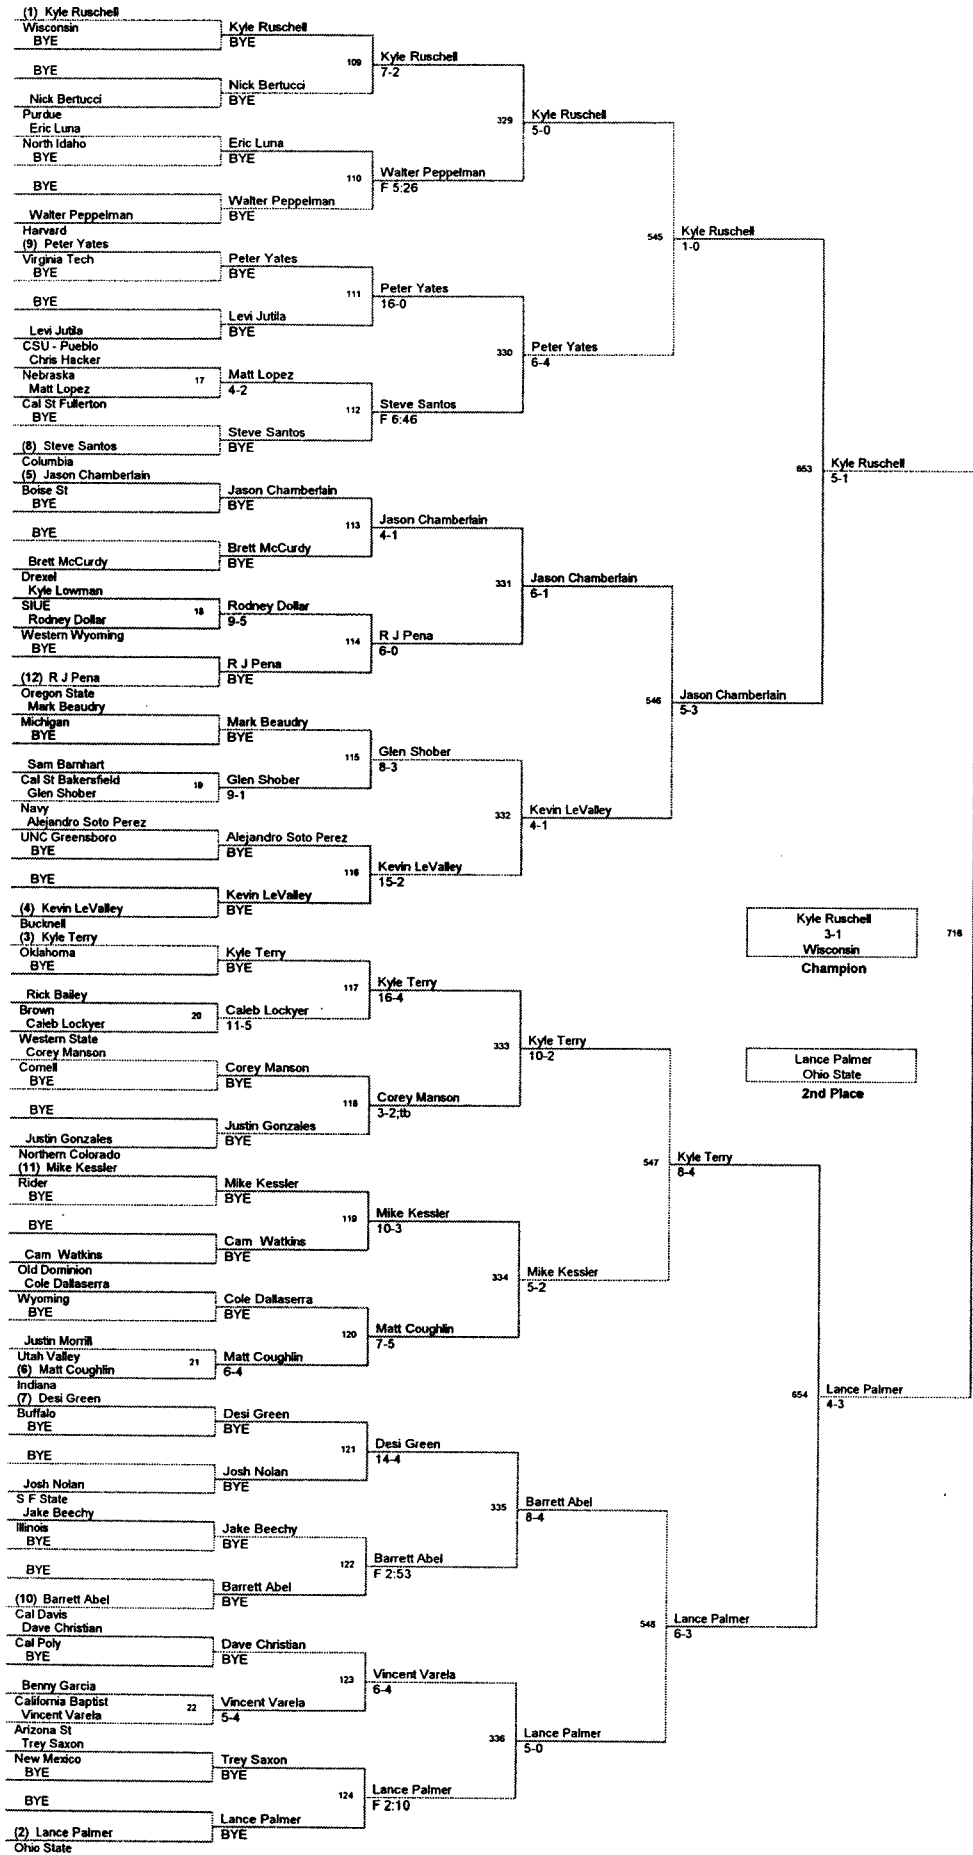

Plc	Points	Team	CH	CONS
1	122.5	Ohio State	-	-
2	121.5	Cornell	-	-
3	109.5	Oklahoma	-	-
4	97.5	Boise St	-	-
5	94.0	Nebraska	-	-
6	90.5	Indiana	-	-
7	78.5	Cal Poly	-	-
8	77.5	Oregon State	-	-
9	73.5	Wisconsin	-	-
10	71.0	Wyoming	-	-
11	69.5	Arizona St	-	-
12	60.0	Bucknell	-	-
13	58.0	Purdue	-	-
14	57.0	Navy	-	-
15	49.0	Rider	-	-
16	47.0	Michigan	-	-
17	41.5	Drexel	-	-
18	40.5	Harvard	-	-
19	36.5	Illinois	-	-
20	36.0	Virginia Tech	-	-
21	35.5	Cal St Bakersfield	-	-
22	33.0	Northern Colorado	-	-
23	32.0	Buffalo	-	-
24	30.5	Columbia	-	-
24	30.5	Hofstra	-	-
26	29.5	UNC Greensboro	-	-
27	29.0	Old Dominion	-	-
28	28.5	West Virginia	-	-
29	22.0	Utah Valley	-	-
30	17.5	California Baptist	-	-
31	16.0	Cal St Fullerton	-	-
32	15.0	S F State	-	-
32	15.0	Western State	-	-
34	14.0	Cal Davis	-	-
34	14.0	N C State	-	-
36	11.5	North Idaho	-	-
37	10.5	Air Force	-	-
38	9.5	Brown	-	-
39	7.0	SIUE	-	-
40	5.0	CSU - Pueblo	-	-
41	2.5	Western Wyoming	-	-
42		New Mexico	-	-

125 Lbs

133 Lbs

133 Lbs

141 Lbs

149 Lbs

165 Lbs

174 Lbs

184 Lbs