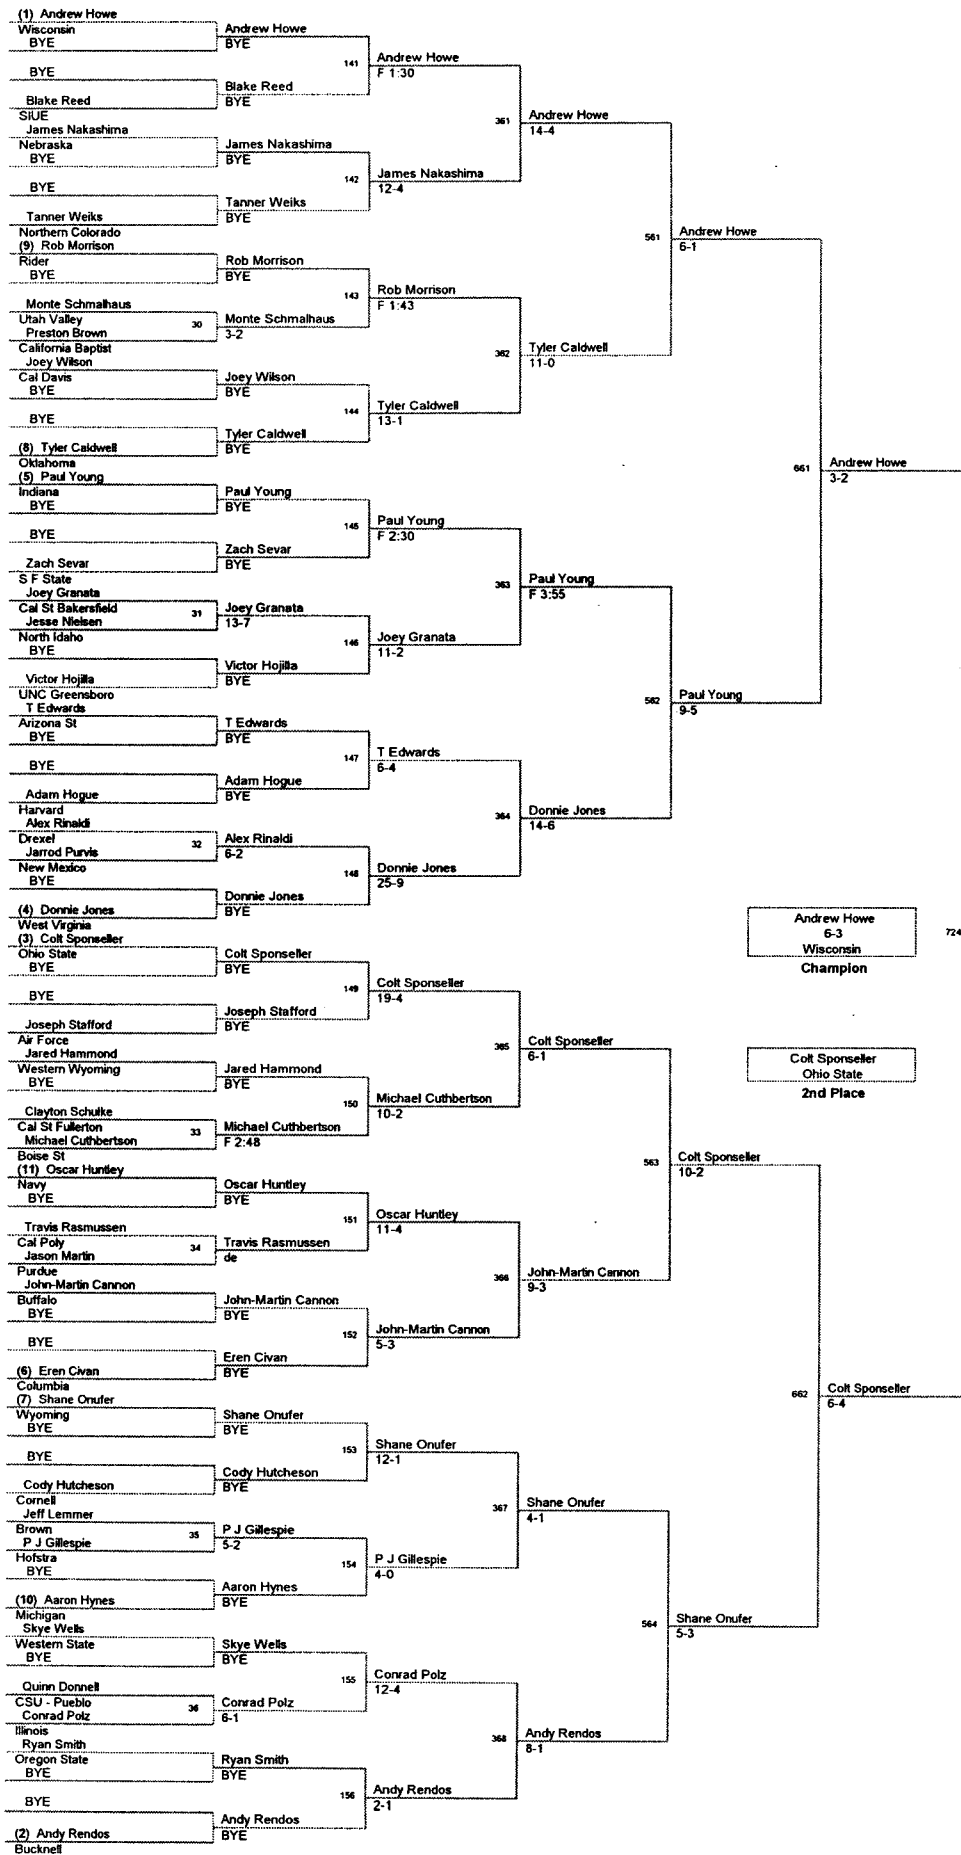

Plc	Points	Team	CH	CONS
1	122.5	Ohio State	-	-
2	121.5	Cornell	-	-
3	109.5	Oklahoma	-	-
4	97.5	Boise St	-	-
5	94.0	Nebraska	-	-
6	90.5	Indiana	-	-
7	78.5	Cal Poly	-	-
8	77.5	Oregon State	-	-
9	73.5	Wisconsin	-	-
10	71.0	Wyoming	-	-
11	69.5	Arizona St	-	-
12	60.0	Bucknell	-	-
13	58.0	Purdue	-	-
14	57.0	Navy	-	-
15	49.0	Rider	-	-
16	47.0	Michigan	-	-
17	41.5	Drexel	-	-
18	40.5	Harvard	-	-
19	36.5	Illinois	-	-
20	36.0	Virginia Tech	-	-
21	35.5	Cal St Bakersfield	-	-
22	33.0	Northern Colorado	-	-
23	32.0	Buffalo	-	-
24	30.5	Columbia	-	-
24	30.5	Hofstra	-	-
26	29.5	UNC Greensboro	-	-
27	29.0	Old Dominion	-	-
28	28.5	West Virginia	-	-
29	22.0	Utah Valley	-	-
30	17.5	California Baptist	-	-
31	16.0	Cal St Fullerton	-	-
32	15.0	S F State	-	-
32	15.0	Western State	-	-
34	14.0	Cal Davis	-	-
34	14.0	N C State	-	-
36	11.5	North Idaho	-	-
37	10.5	Air Force	-	-
38	9.5	Brown	-	-
39	7.0	SIUE	-	-
40	5.0	CSU - Pueblo	-	-
41	2.5	Western Wyoming	-	-
42		New Mexico	-	-

125 Lbs

133 Lbs

133 Lbs

141 Lbs

149 Lbs

165 Lbs

174 Lbs

184 Lbs