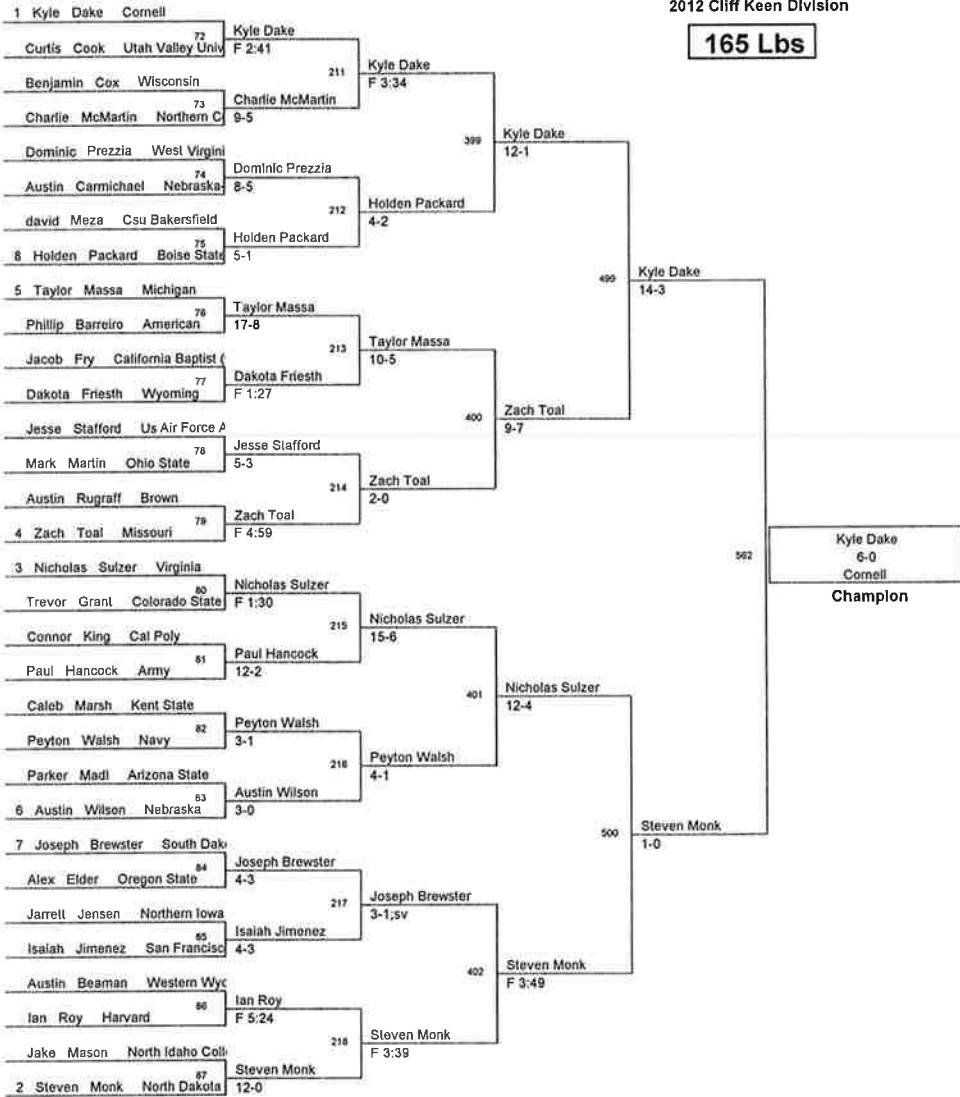

Plc	Points	Team	CH	CO
1	124.5	Ohio State	-	-
2	123.5	Missouri	-	-
3	104.5	Cornell	-	-
4	98.5	Oregon State	-	-
5	89.5	Nebraska	-	-
6	76	Boise State	-	-
7	64.5	Virginia	-	-
8	62.5	Northern Iowa	-	-
9	58	Wyoming	-	-
10	56	Navy	-	-
11	53.5	Us Air Force Academy	-	-
12	52.5	Michigan	-	-
13	52	Arizona State	-	-
14	51.5	Wisconsin	-	-
15	44	Csu Bakersfield	-	-
16	42	Kent State	-	-
17	37.5	North Dakota State University	-	-
18	30.5	West Virginia	-	-
19	29.5	American	-	-
19	29.5	Northern Colorado	-	-
21	27	Cal Poly	-	-
22	21	Colorado State University - Pu	-	-
23	20.5	Utah Valley University	-	-
24	19	Army	-	-
24	19	Harvard	-	-
26	13.5	California Baptist (Calif.)	-	-
27	12	Nebraska-Kearney	-	-
28	10	North Idaho College	-	-
29	9.5	San Francisco State	-	-
29	9.5	South Dakota State	-	-
31	7.5	Western Wyoming College	-	-
32	6.5	Brown	-	-

141 Lbs

2012 Cliff Keen Las Vegas
2012 Cliff Keen Division

149 Lbs

2012 Cliff Keen Las Vegas
2012 Cliff Keen Division

157 Lbs

2012 Cliff Keen Las Vegas
2012 Cliff Keen Division

165 Lbs

2012 Cliff Keen Las Vegas
2012 Cliff Keen Division