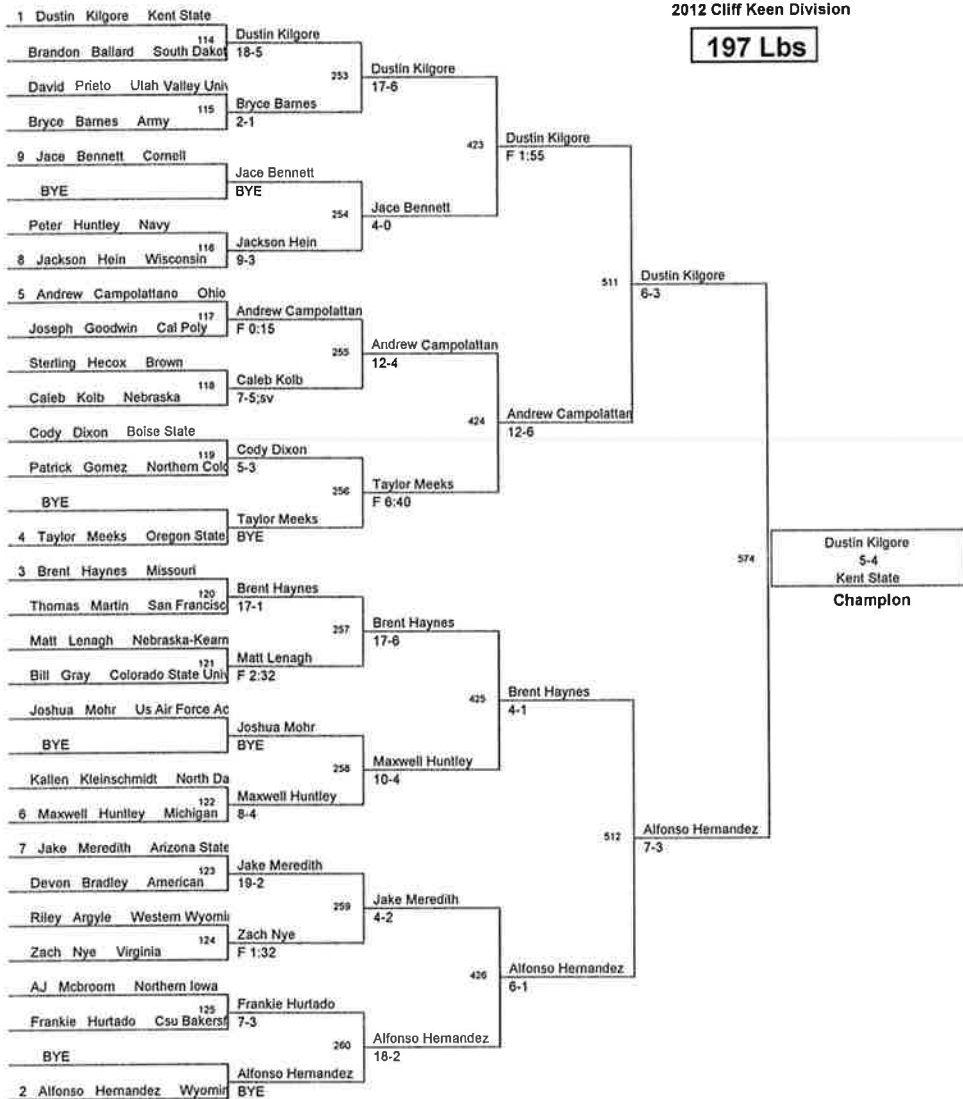

Plc	Points	Team	CH	CO
1	124.5	Ohio State	-	-
2	123.5	Missouri	-	-
3	104.5	Cornell	-	-
4	98.5	Oregon State	-	-
5	89.5	Nebraska	-	-
6	76	Boise State	-	-
7	64.5	Virginia	-	-
8	62.5	Northern Iowa	-	-
9	58	Wyoming	-	-
10	56	Navy	-	-
11	53.5	Us Air Force Academy	-	-
12	52.5	Michigan	-	-
13	52	Arizona State	-	-
14	51.5	Wisconsin	-	-
15	44	Csu Bakersfield	-	-
16	42	Kent State	-	-
17	37.5	North Dakota State University	-	-
18	30.5	West Virginia	-	-
19	29.5	American	-	-
19	29.5	Northern Colorado	-	-
21	27	Cal Poly	-	-
22	21	Colorado State University - Pu	-	-
23	20.5	Utah Valley University	-	-
24	19	Army	-	-
24	19	Harvard	-	-
26	13.5	California Baptist (Calif.)	-	-
27	12	Nebraska-Kearney	-	-
28	10	North Idaho College	-	-
29	9.5	San Francisco State	-	-
29	9.5	South Dakota State	-	-
31	7.5	Western Wyoming College	-	-
32	6.5	Brown	-	-

174 Lbs

2012 Cliff Keen Las Vegas
2012 Cliff Keen Division

184 Lbs

2012 Cliff Keen Las Vegas
2012 Cliff Keen Division

197 Lbs

2012 Cliff Keen Las Vegas
2012 Cliff Keen Division

285 Lbs