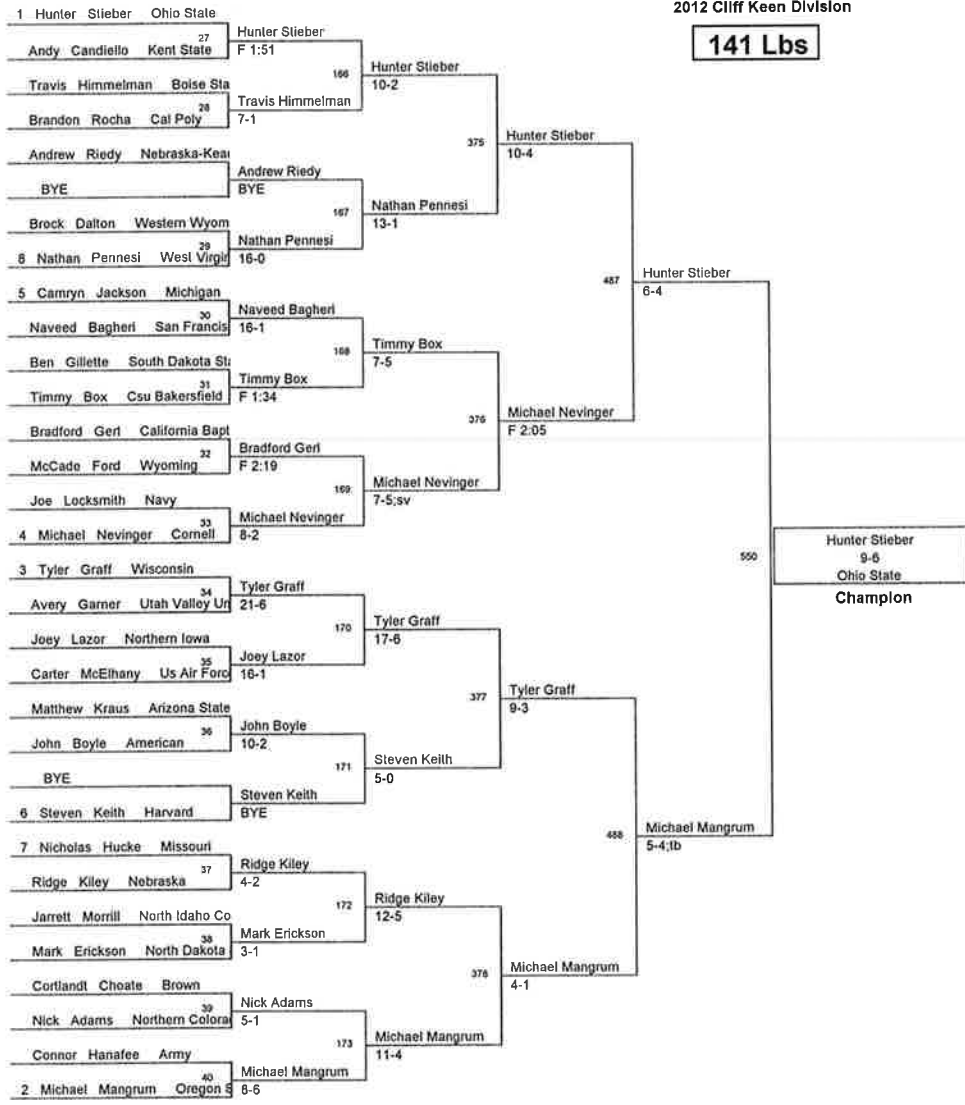

2012 Cliff Keen Las Vegas
2012 Cliff Keen Division

141 Lbs