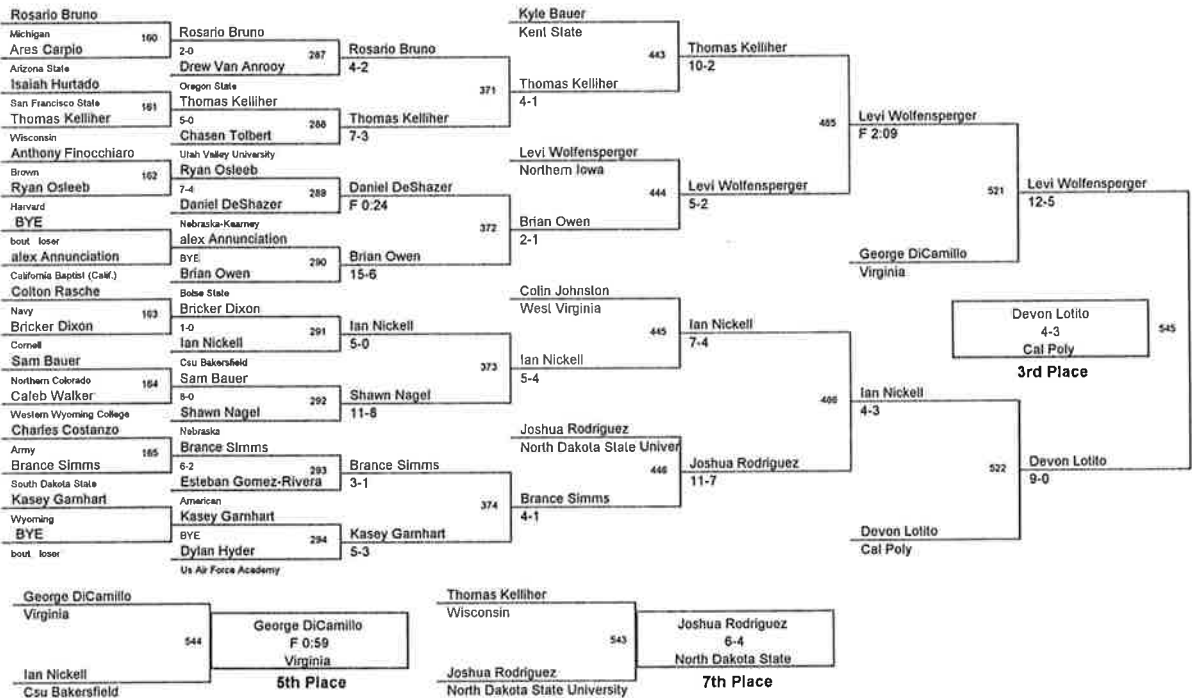

2012 Cliff Keen Las Vegas
2012 Cliff Keen Division

133 Lbs