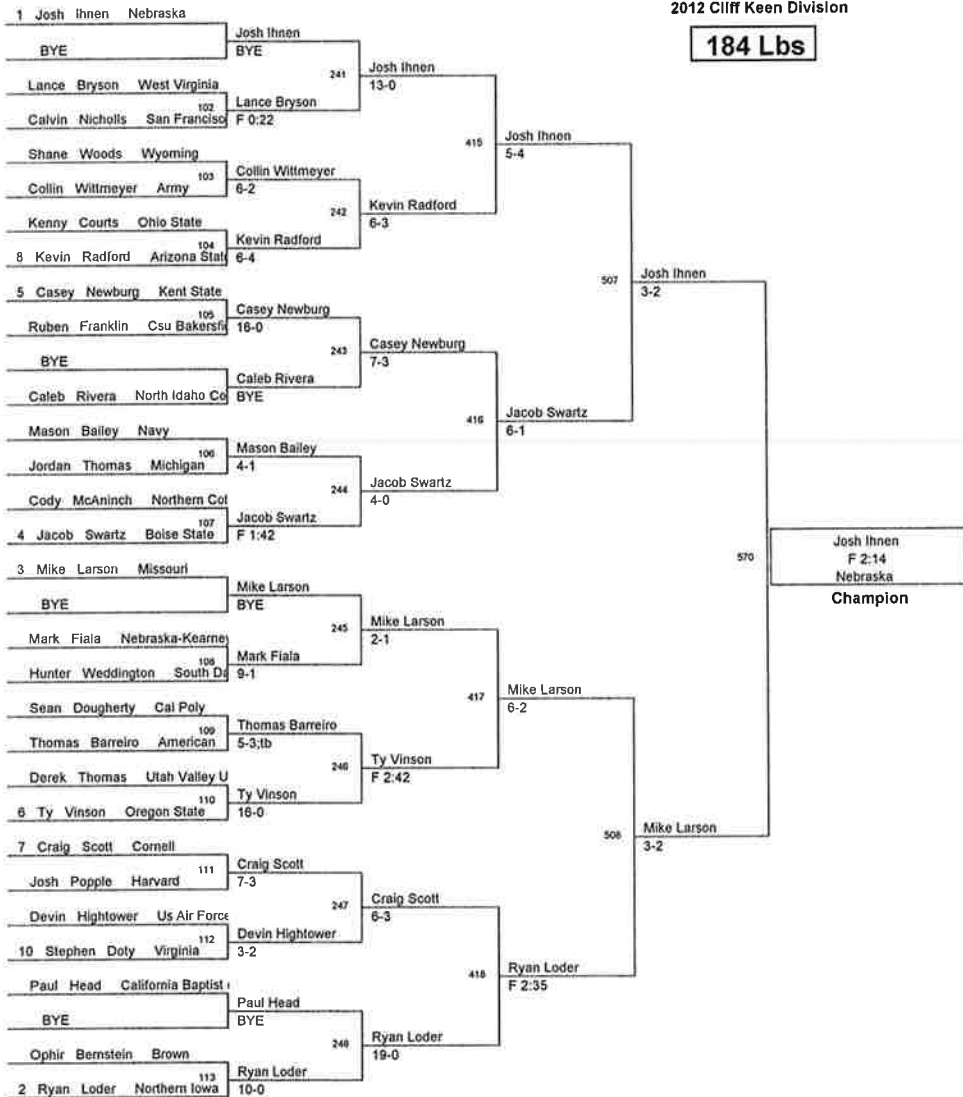

2012 Cliff Keen Las Vegas
2012 Cliff Keen Division

184 Lbs