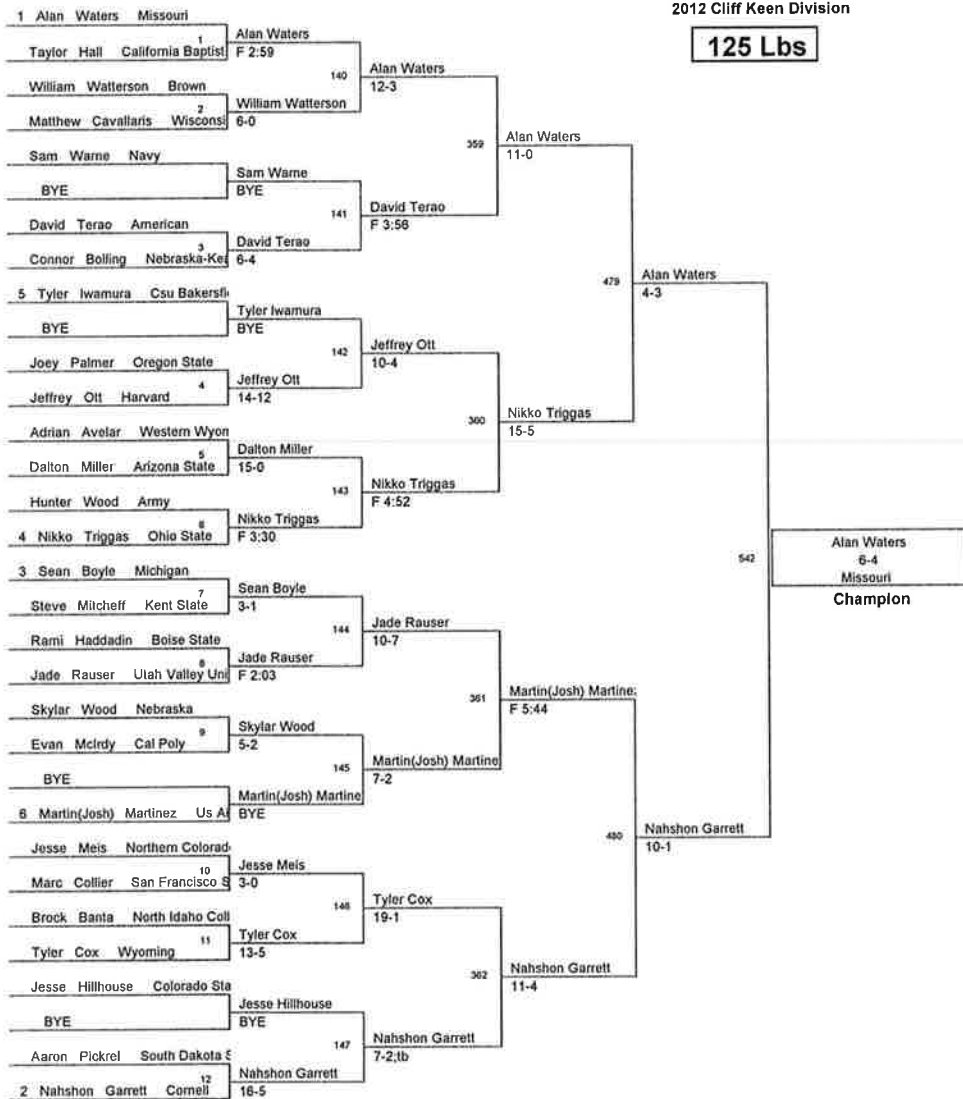

Plc	Points	Team	CH	CO
1	124.5	Ohio State	-	-
2	123.5	Missouri	-	-
3	104.5	Cornell	-	-
4	98.5	Oregon State	-	-
5	89.5	Nebraska	-	-
6	76	Boise State	-	-
7	64.5	Virginia	-	-
8	62.5	Northern Iowa	-	-
9	58	Wyoming	-	-
10	56	Navy	-	-
11	53.5	Us Air Force Academy	-	-
12	52.5	Michigan	-	-
13	52	Arizona State	-	-
14	51.5	Wisconsin	-	-
15	44	Csu Bakersfield	-	-
16	42	Kent State	-	-
17	37.5	North Dakota State University	-	-
18	30.5	West Virginia	-	-
19	29.5	American	-	-
19	29.5	Northern Colorado	-	-
21	27	Cal Poly	-	-
22	21	Colorado State University - Pu	-	-
23	20.5	Utah Valley University	-	-
24	19	Army	-	-
24	19	Harvard	-	-
26	13.5	California Baptist (Calif.)	-	-
27	12	Nebraska-Kearney	-	-
28	10	North Idaho College	-	-
29	9.5	San Francisco State	-	-
29	9.5	South Dakota State	-	-
31	7.5	Western Wyoming College	-	-
32	6.5	Brown	-	-

Team Scores 2012 Cliff Keen Division @ Sat, 1 Dec 2012 16:56:13

2012 Cliff Keen Las Vegas
2012 Cliff Keen Division

125 Lbs

2012 Cliff Keen Las Vegas
2012 Cliff Keen Division

133 Lbs

2012 Cliff Keen Las Vegas
2012 Cliff Keen Division