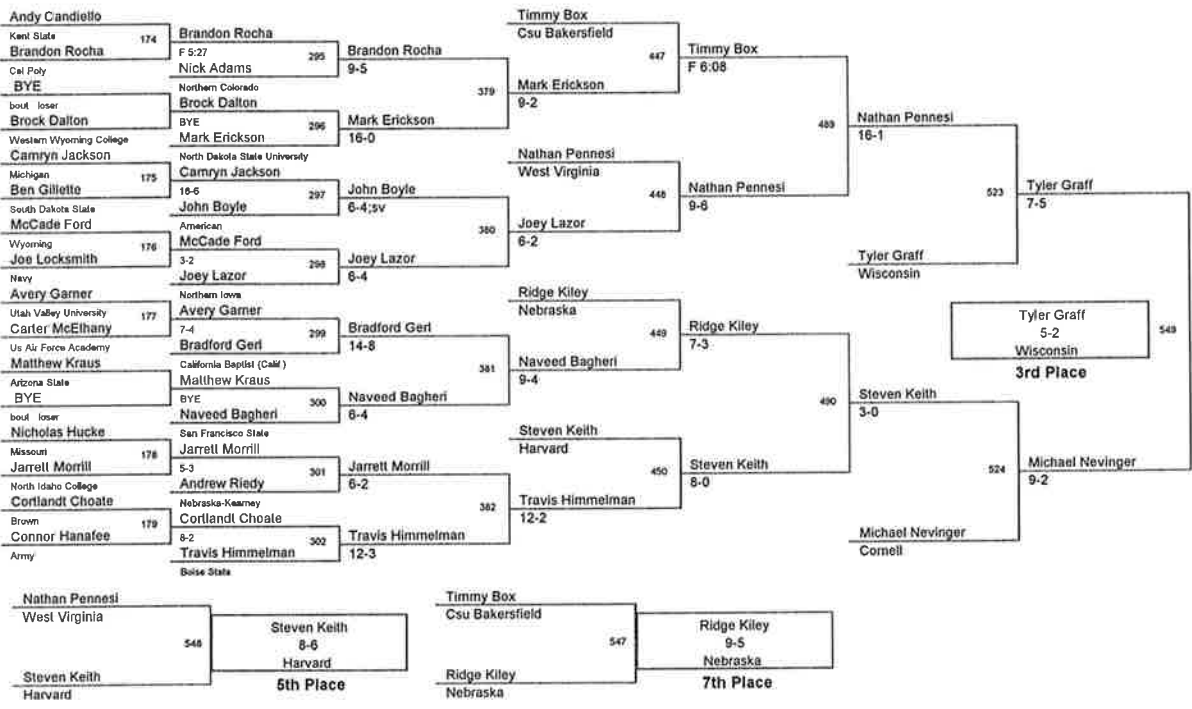

2012 Cliff Keen Las Vegas
2012 Cliff Keen Division

141 Lbs