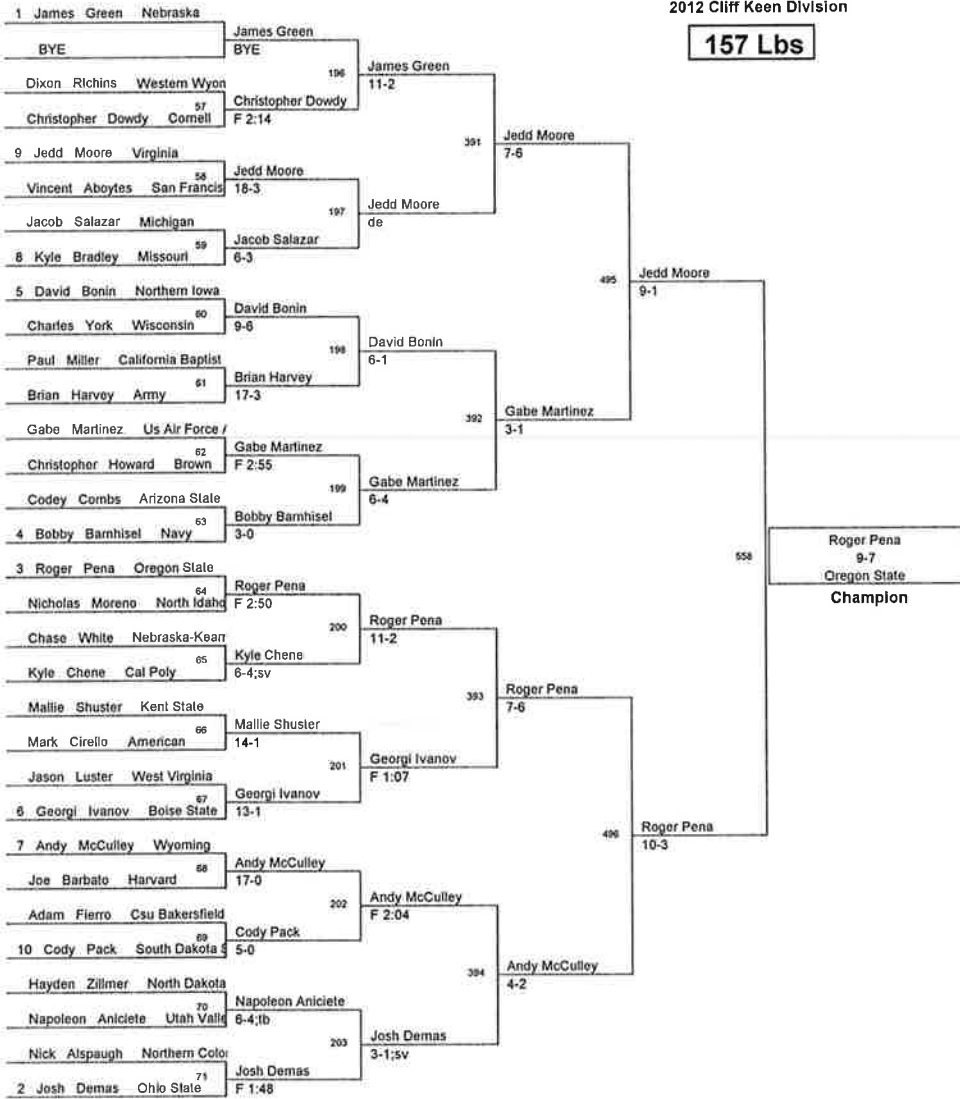

Plc	Points	Team	CH	CO
1	124.5	Ohio State	-	-
2	123.5	Missouri	-	-
3	104.5	Cornell	-	-
4	98.5	Oregon State	-	-
5	89.5	Nebraska	-	-
6	76	Boise State	-	-
7	64.5	Virginia	-	-
8	62.5	Northern Iowa	-	-
9	58	Wyoming	-	-
10	56	Navy	-	-
11	53.5	Us Air Force Academy	-	-
12	52.5	Michigan	-	-
13	52	Arizona State	-	-
14	51.5	Wisconsin	-	-
15	44	Csu Bakersfield	-	-
16	42	Kent State	-	-
17	37.5	North Dakota State University	-	-
18	30.5	West Virginia	-	-
19	29.5	American	-	-
19	29.5	Northern Colorado	-	-
21	27	Cal Poly	-	-
22	21	Colorado State University - Pu	-	-
23	20.5	Utah Valley University	-	-
24	19	Army	-	-
24	19	Harvard	-	-
26	13.5	California Baptist (Calif.)	-	-
27	12	Nebraska-Kearney	-	-
28	10	North Idaho College	-	-
29	9.5	San Francisco State	-	-
29	9.5	South Dakota State	-	-
31	7.5	Western Wyoming College	-	-
32	6.5	Brown	-	-

141 Lbs

2012 Cliff Keen Las Vegas
2012 Cliff Keen Division

149 Lbs

2012 Cliff Keen Las Vegas
2012 Cliff Keen Division

157 Lbs

2012 Cliff Keen Las Vegas
2012 Cliff Keen Division

165 Lbs

2012 Cliff Keen Las Vegas
2012 Cliff Keen Division