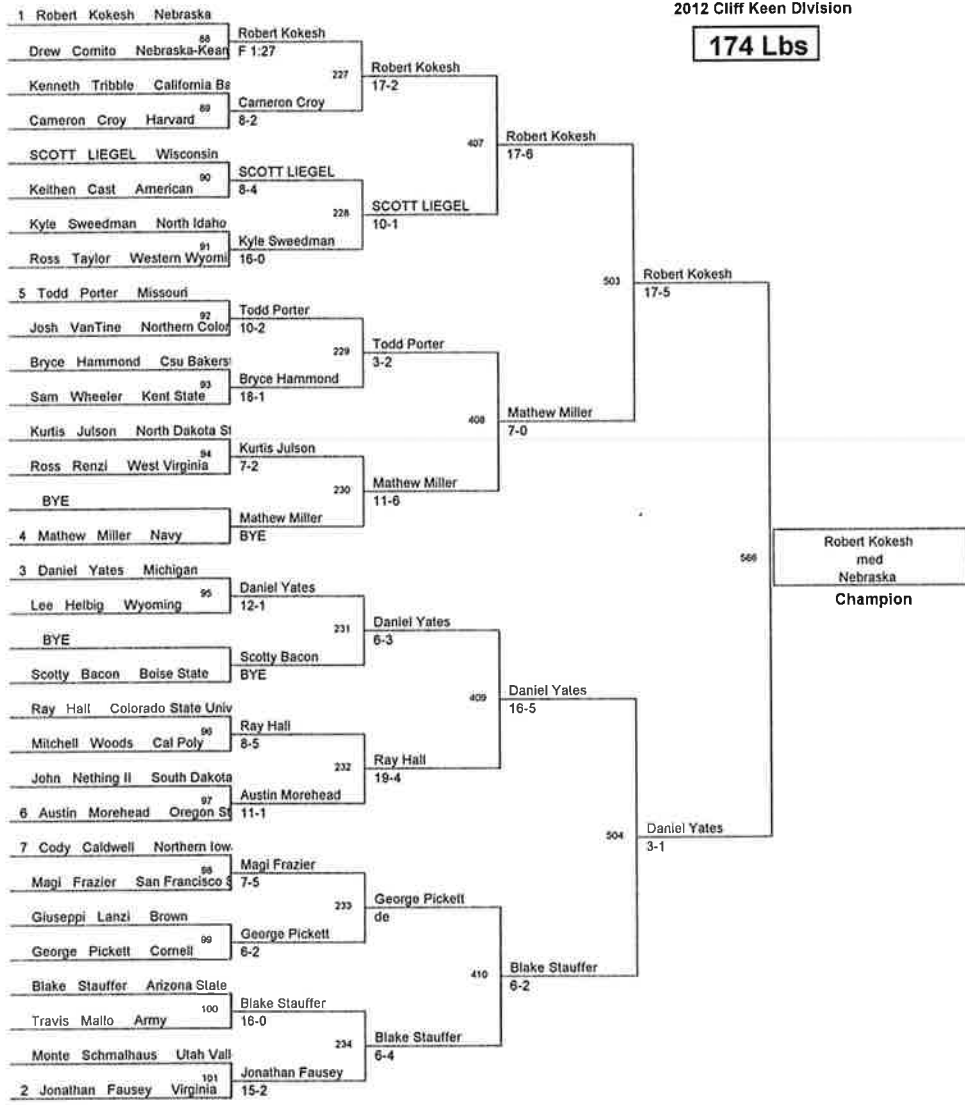

2012 Cliff Keen Las Vegas
2012 Cliff Keen Division

174 Lbs