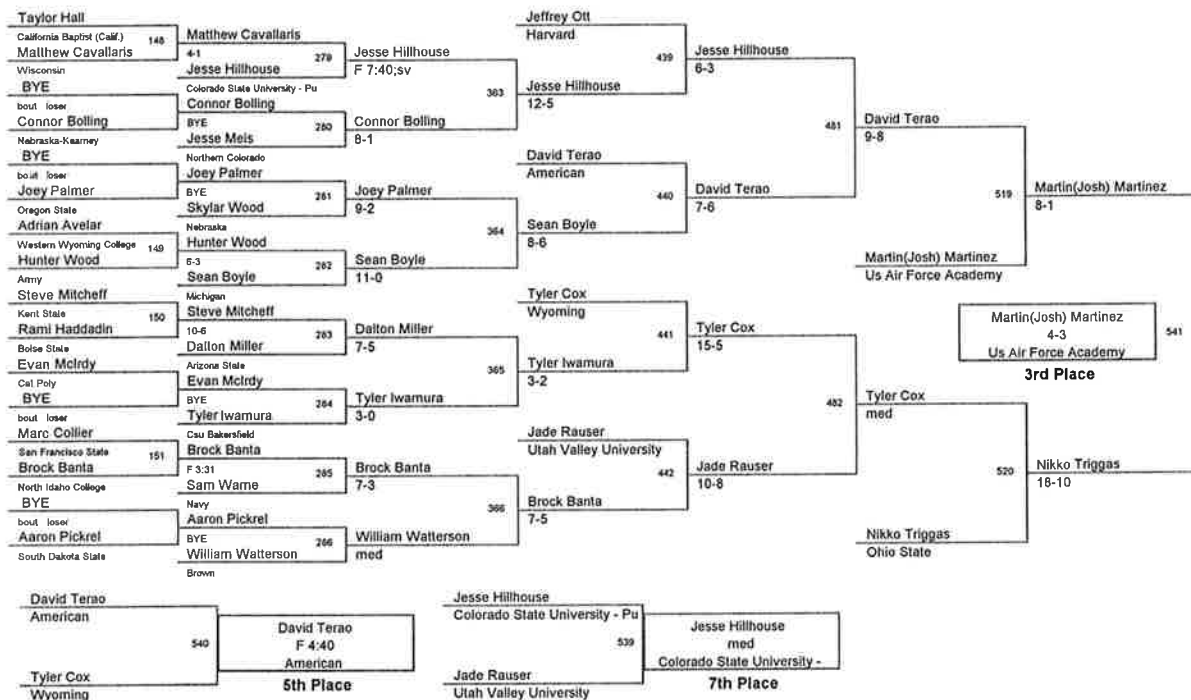

Plc	Points	Team	CH	CO
1	124.5	Ohio State	-	-
2	123.5	Missouri	-	-
3	104.5	Cornell	-	-
4	98.5	Oregon State	-	-
5	89.5	Nebraska	-	-
6	76	Boise State	-	-
7	64.5	Virginia	-	-
8	62.5	Northern Iowa	-	-
9	58	Wyoming	-	-
10	56	Navy	-	-
11	53.5	Us Air Force Academy	-	-
12	52.5	Michigan	-	-
13	52	Arizona State	-	-
14	51.5	Wisconsin	-	-
15	44	Csu Bakersfield	-	-
16	42	Kent State	-	-
17	37.5	North Dakota State University	-	-
18	30.5	West Virginia	-	-
19	29.5	American	-	-
19	29.5	Northern Colorado	-	-
21	27	Cal Poly	-	-
22	21	Colorado State University - Pu	-	-
23	20.5	Utah Valley University	-	-
24	19	Army	-	-
24	19	Harvard	-	-
26	13.5	California Baptist (Calif.)	-	-
27	12	Nebraska-Kearney	-	-
28	10	North Idaho College	-	-
29	9.5	San Francisco State	-	-
29	9.5	South Dakota State	-	-
31	7.5	Western Wyoming College	-	-
32	6.5	Brown	-	-

Team Scores 2012 Cliff Keen Division @ Sat, 1 Dec 2012 16:56:13

2012 Cliff Keen Las Vegas
2012 Cliff Keen Division

125 Lbs

2012 Cliff Keen Las Vegas
2012 Cliff Keen Division

133 Lbs

2012 Cliff Keen Las Vegas
2012 Cliff Keen Division