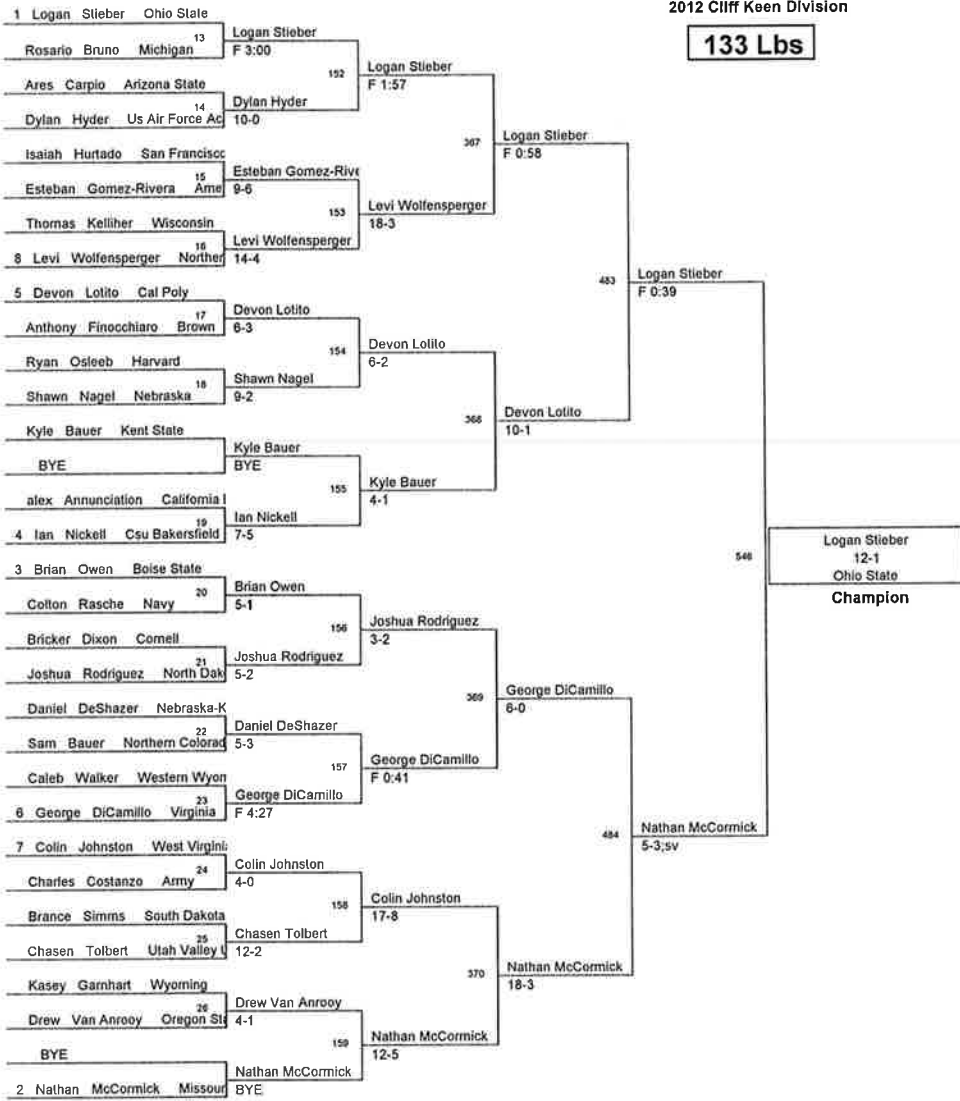

Plc	Points	Team	CH	CO
1	124.5	Ohio State	-	-
2	123.5	Missouri	-	-
3	104.5	Cornell	-	-
4	98.5	Oregon State	-	-
5	89.5	Nebraska	-	-
6	76	Boise State	-	-
7	64.5	Virginia	-	-
8	62.5	Northern Iowa	-	-
9	58	Wyoming	-	-
10	56	Navy	-	-
11	53.5	Us Air Force Academy	-	-
12	52.5	Michigan	-	-
13	52	Arizona State	-	-
14	51.5	Wisconsin	-	-
15	44	Csu Bakersfield	-	-
16	42	Kent State	-	-
17	37.5	North Dakota State University	-	-
18	30.5	West Virginia	-	-
19	29.5	American	-	-
19	29.5	Northern Colorado	-	-
21	27	Cal Poly	-	-
22	21	Colorado State University - Pu	-	-
23	20.5	Utah Valley University	-	-
24	19	Army	-	-
24	19	Harvard	-	-
26	13.5	California Baptist (Calif.)	-	-
27	12	Nebraska-Kearney	-	-
28	10	North Idaho College	-	-
29	9.5	San Francisco State	-	-
29	9.5	South Dakota State	-	-
31	7.5	Western Wyoming College	-	-
32	6.5	Brown	-	-

Team Scores 2012 Cliff Keen Division @ Sat, 1 Dec 2012 16:56:13

2012 Cliff Keen Las Vegas
2012 Cliff Keen Division

125 Lbs

2012 Cliff Keen Las Vegas
2012 Cliff Keen Division

133 Lbs

2012 Cliff Keen Las Vegas
2012 Cliff Keen Division