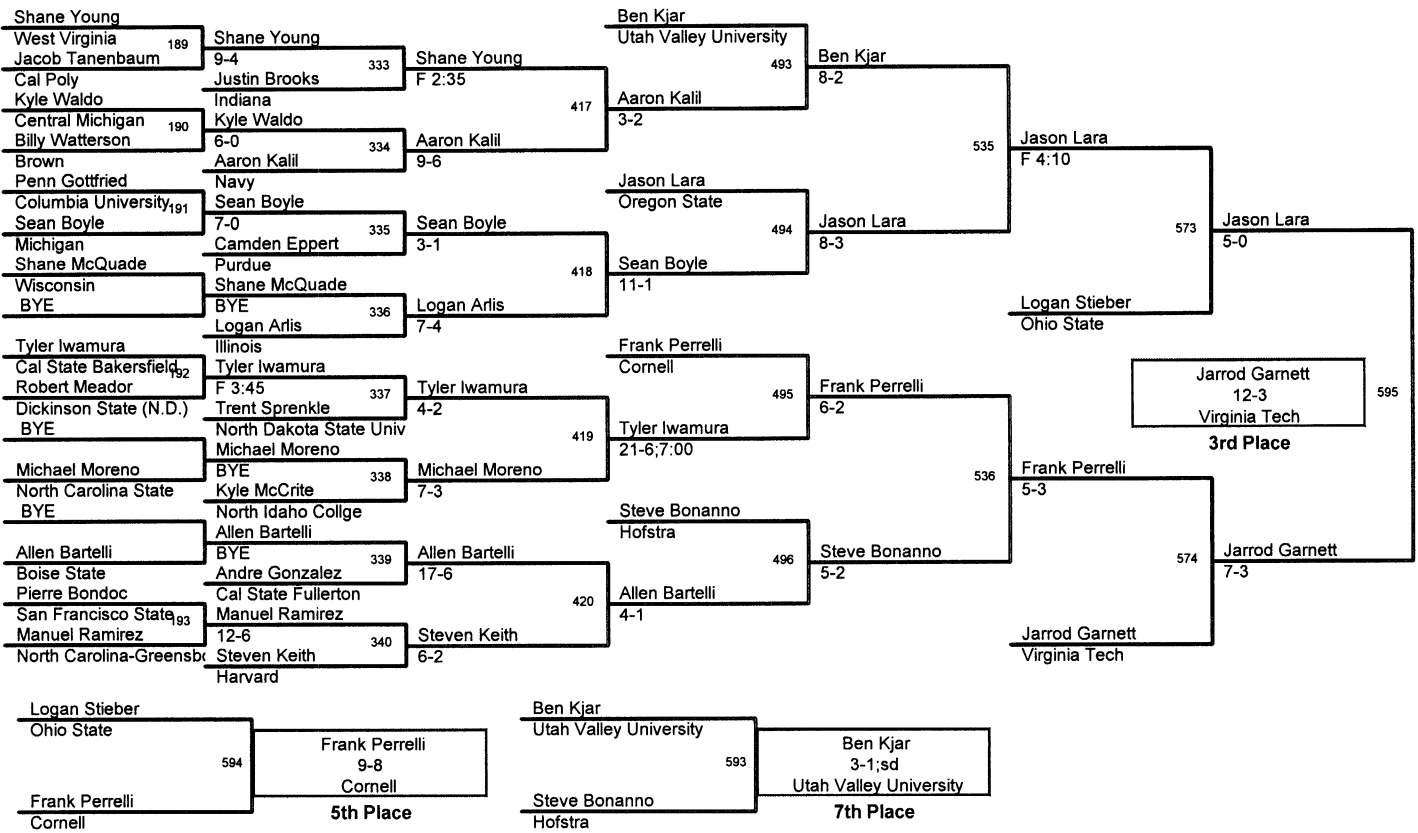

2010_Cliff Div.

125 Lbs