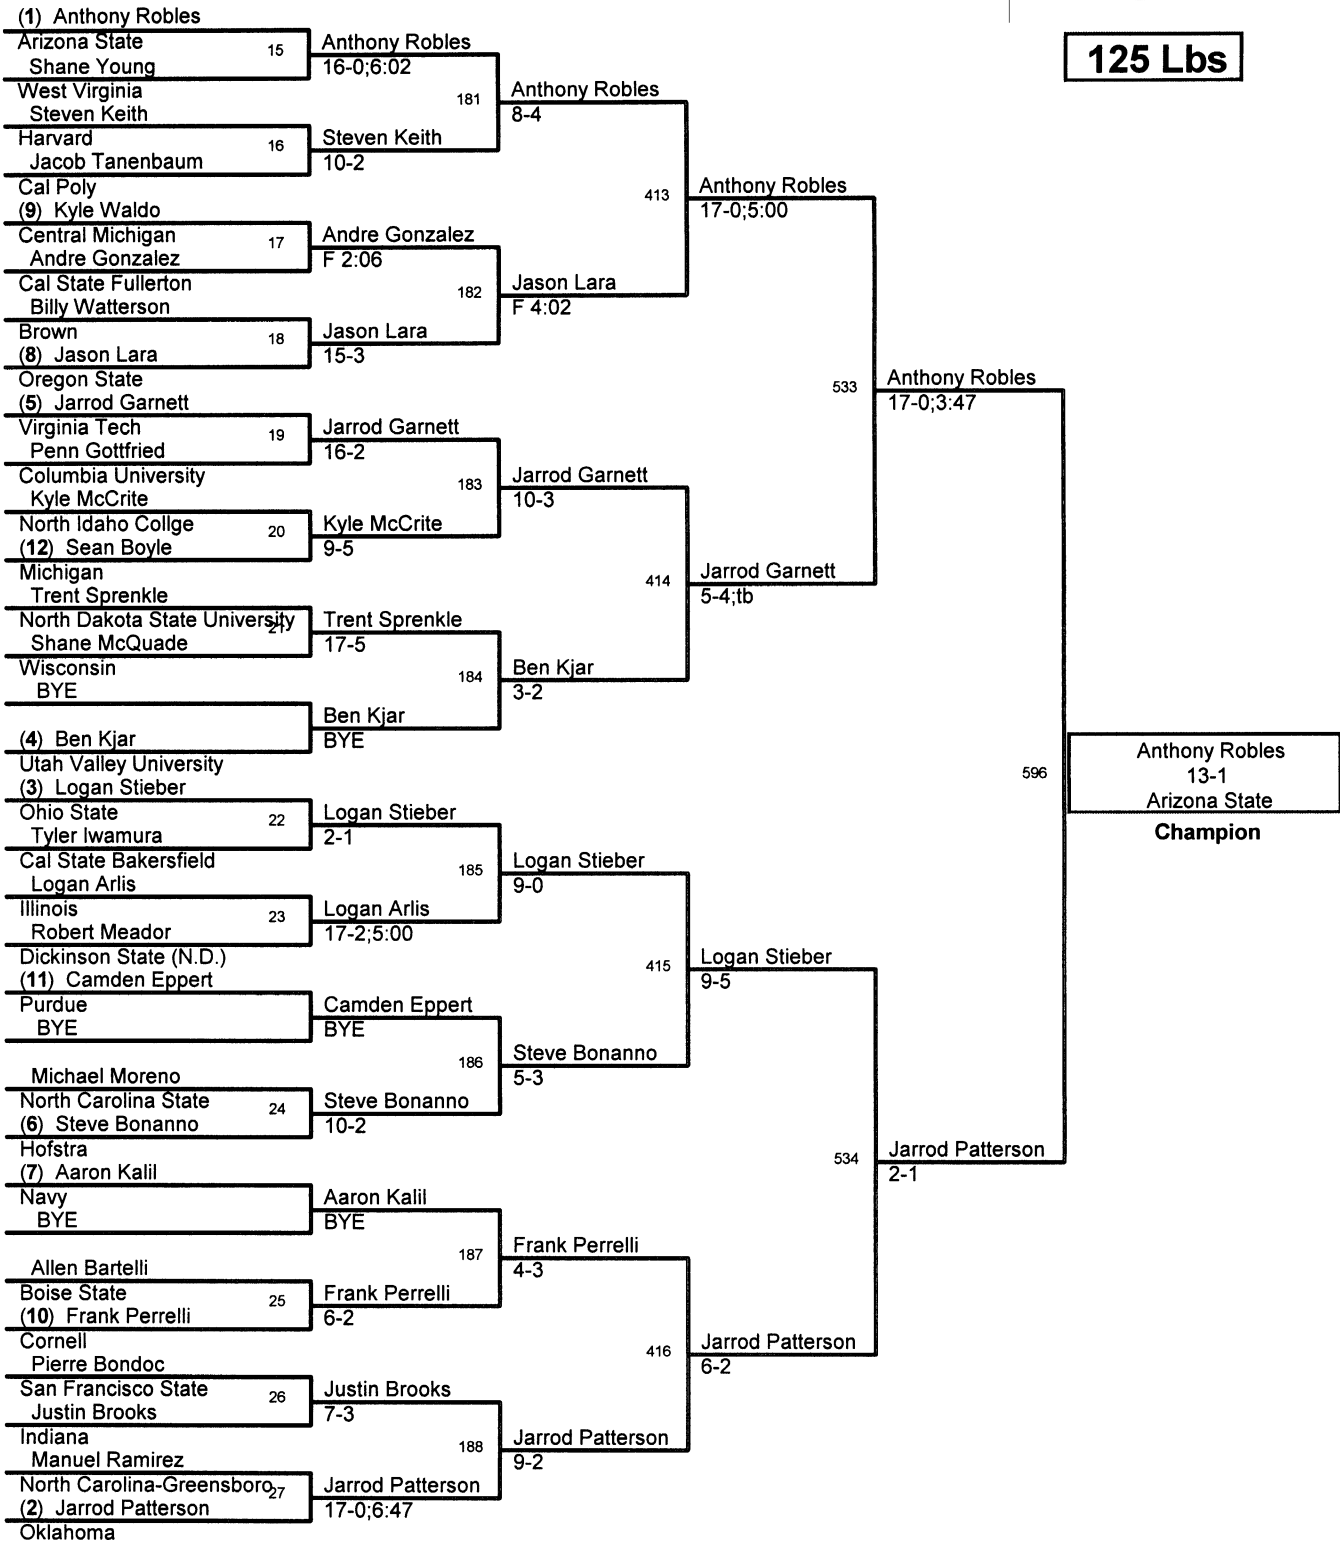

Plc	Points	Team	CH	CONS
1	140.0	Cornell	-	-
2	101.5	Wisconsin	-	-
3	101.0	Boise State	-	-
4	99.0	Oklahoma	-	-
5	91.0	Illinois	-	-
6	86.5	Michigan	-	-
7	74.5	Virginia Tech	-	-
8	68.5	Cal State Bakersfield	-	-
8	68.5	Purdue	-	-
10	66.5	Oregon State	-	-
11	65.0	Hofstra	-	-
12	63.5	Arizona State	-	-
12	63.5	Ohio State	-	-
14	59.5	Cal Poly	-	-
15	57.0	Central Michigan	-	-
16	54.0	Indiana	-	-
17	50.0	Harvard	-	-
18	46.0	Navy	-	-
18	46.0	North Carolina-Greensboro	-	-
20	33.0	Drexel University	-	-
21	27.0	Utah Valley University	-	-
22	23.0	U.S. Air Force Academy	-	-
23	20.0	West Virginia	-	-
24	19.5	Columbia University	-	-
24	19.5	North Dakota State University	-	-
26	16.0	North Idaho Collge	-	-
27	12.5	Grand Canyon	-	-
28	10.5	San Francisco State	-	-
29	8.5	Cal State Fullerton	-	-
30	8.0	Duke	-	-
31	7.0	Brown	-	-
32	6.0	California Baptist (Calif.)	-	-
33	5.0	Southern Illinois Edwardsville	-	-
34	3.5	North Carolina State	-	-
35	3.0	Western Wyoming College	-	-
36	2.5	Dickinson State (N.D.)	-	-

125 Lbs