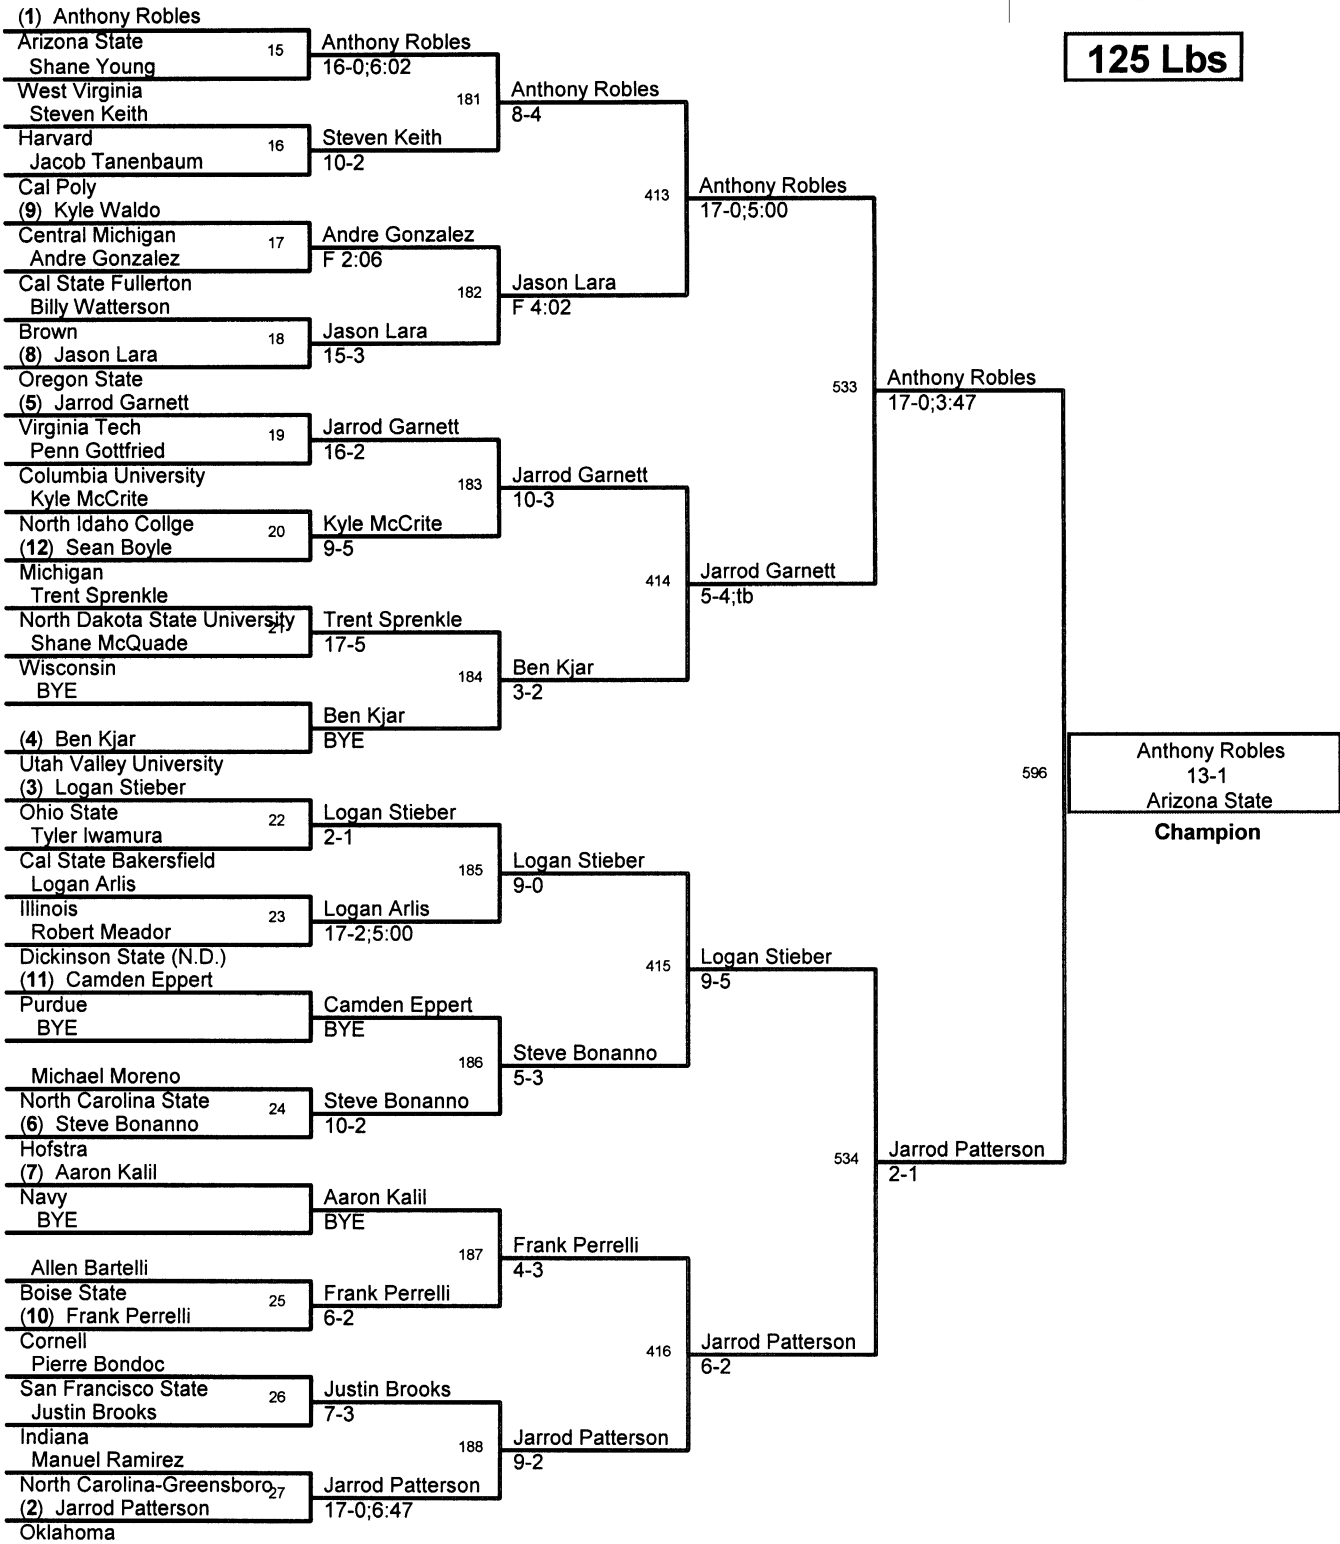

Plc	Points	Team	CH	CONS
1	140.0	Cornell	-	-
2	101.5	Wisconsin	-	-
3	101.0	Boise State	-	-
4	99.0	Oklahoma	-	-
5	91.0	Illinois	-	-
6	86.5	Michigan	-	-
7	74.5	Virginia Tech	-	-
8	68.5	Cal State Bakersfield	-	-
8	68.5	Purdue	-	-
10	66.5	Oregon State	-	-
11	65.0	Hofstra	-	-
12	63.5	Arizona State	-	-
12	63.5	Ohio State	-	-
14	59.5	Cal Poly	-	-
15	57.0	Central Michigan	-	-
16	54.0	Indiana	-	-
17	50.0	Harvard	-	-
18	46.0	Navy	-	-
18	46.0	North Carolina-Greensboro	-	-
20	33.0	Drexel University	-	-
21	27.0	Utah Valley University	-	-
22	23.0	U.S. Air Force Academy	-	-
23	20.0	West Virginia	-	-
24	19.5	Columbia University	-	-
24	19.5	North Dakota State University	-	-
26	16.0	North Idaho Collge	-	-
27	12.5	Grand Canyon	-	-
28	10.5	San Francisco State	-	-
29	8.5	Cal State Fullerton	-	-
30	8.0	Duke	-	-
31	7.0	Brown	-	-
32	6.0	California Baptist (Calif.)	-	-
33	5.0	Southern Illinois Edwardsville	-	-
34	3.5	North Carolina State	-	-
35	3.0	Western Wyoming College	-	-
36	2.5	Dickinson State (N.D.)	-	-

125 Lbs

2010_Cliff Div.

125 Lbs

133 Lbs

133 Lbs

141 Lbs

141 Lbs

149 Lbs

149 Lbs

157 Lbs

157 Lbs

Andrew Howe
10-3
Wisconsin
Champion

Justin Kerber
Cornell
2nd Place

165 Lbs

174 Lbs