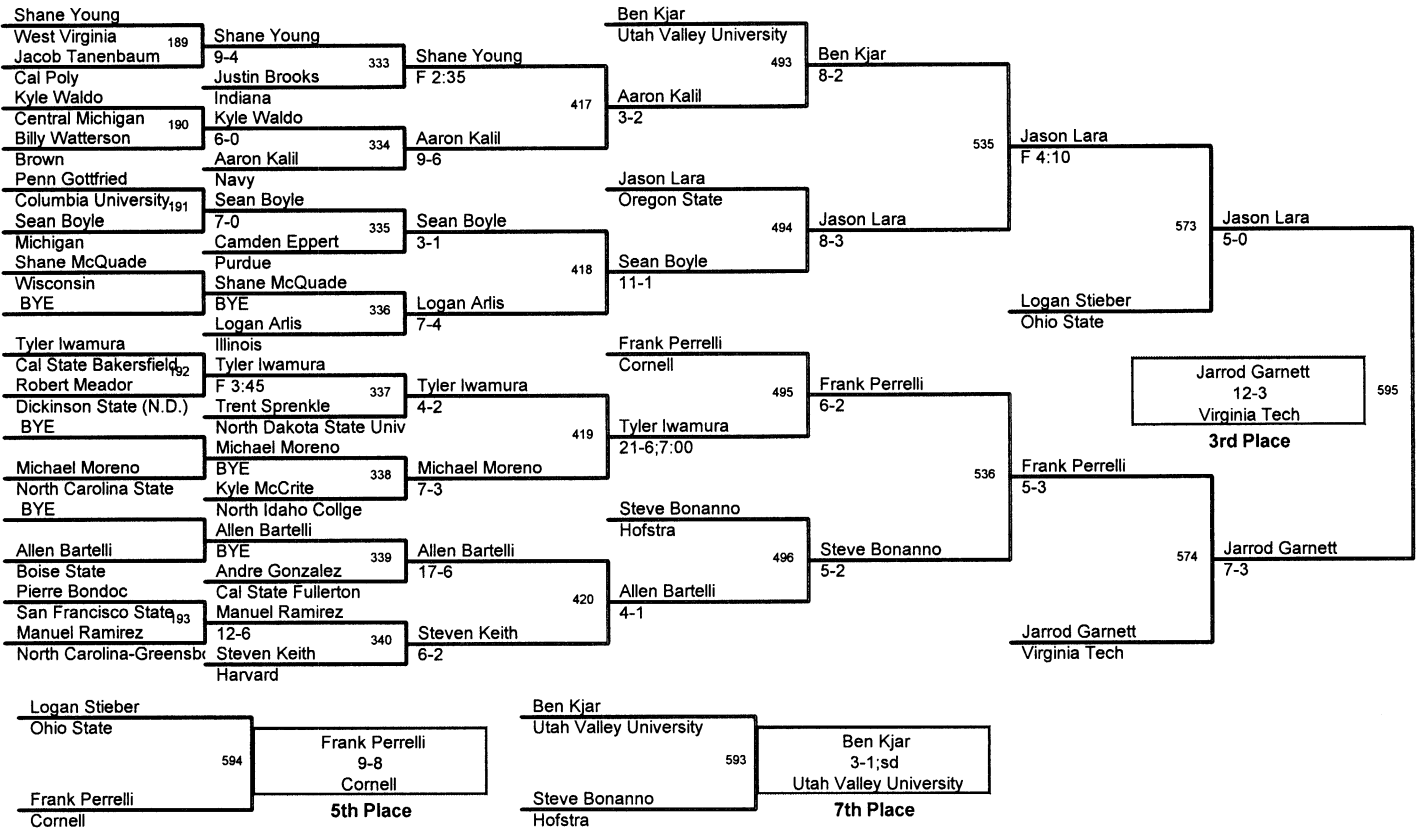

2010_Cliff Div.

125 Lbs