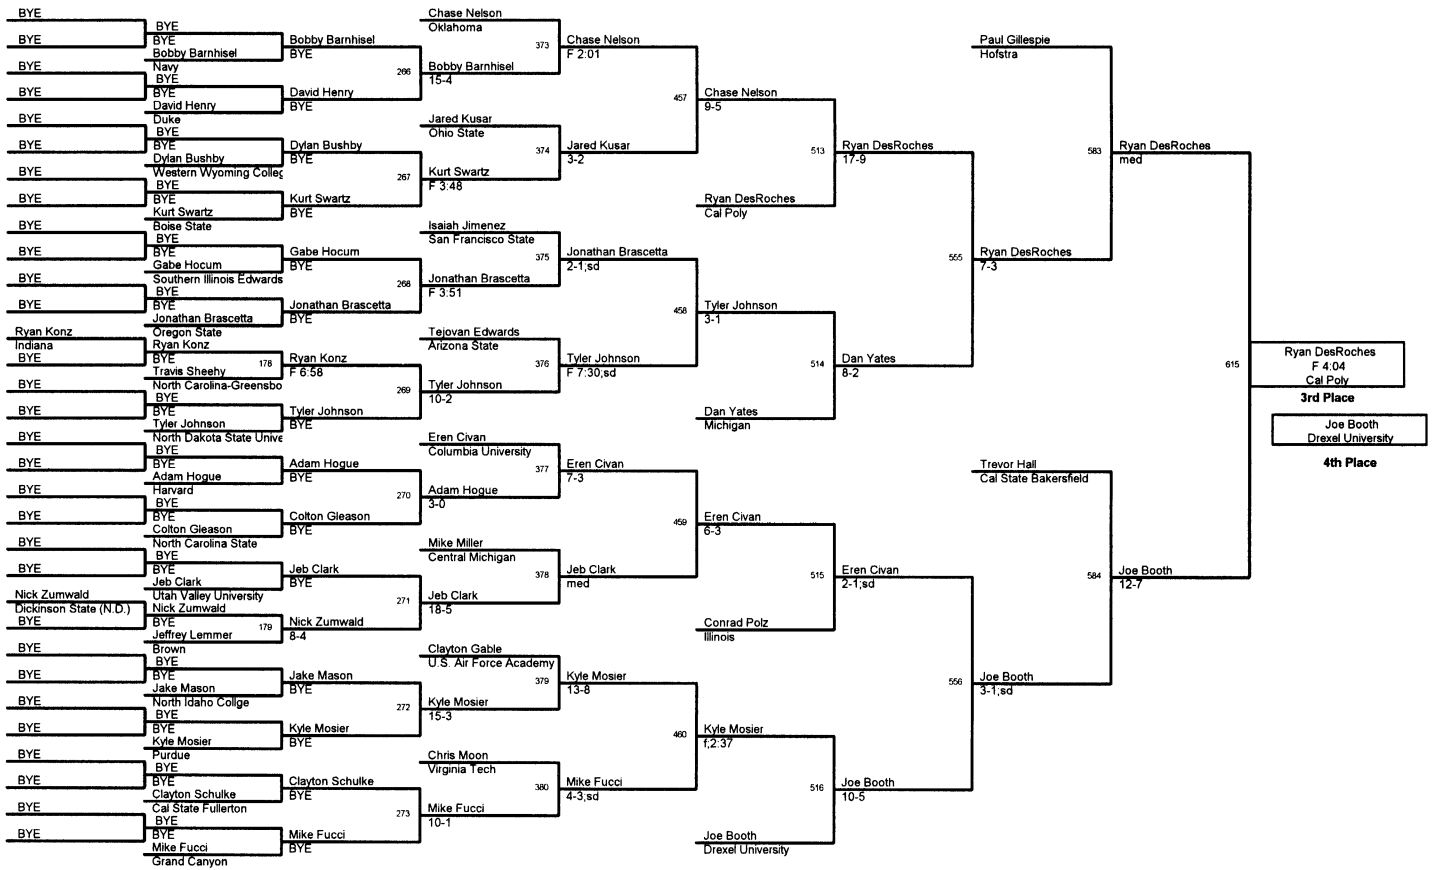

149 Lbs

157 Lbs

157 Lbs

Andrew Howe
10-3
Wisconsin
Champion

Justin Kerber
Cornell
2nd Place

165 Lbs

174 Lbs