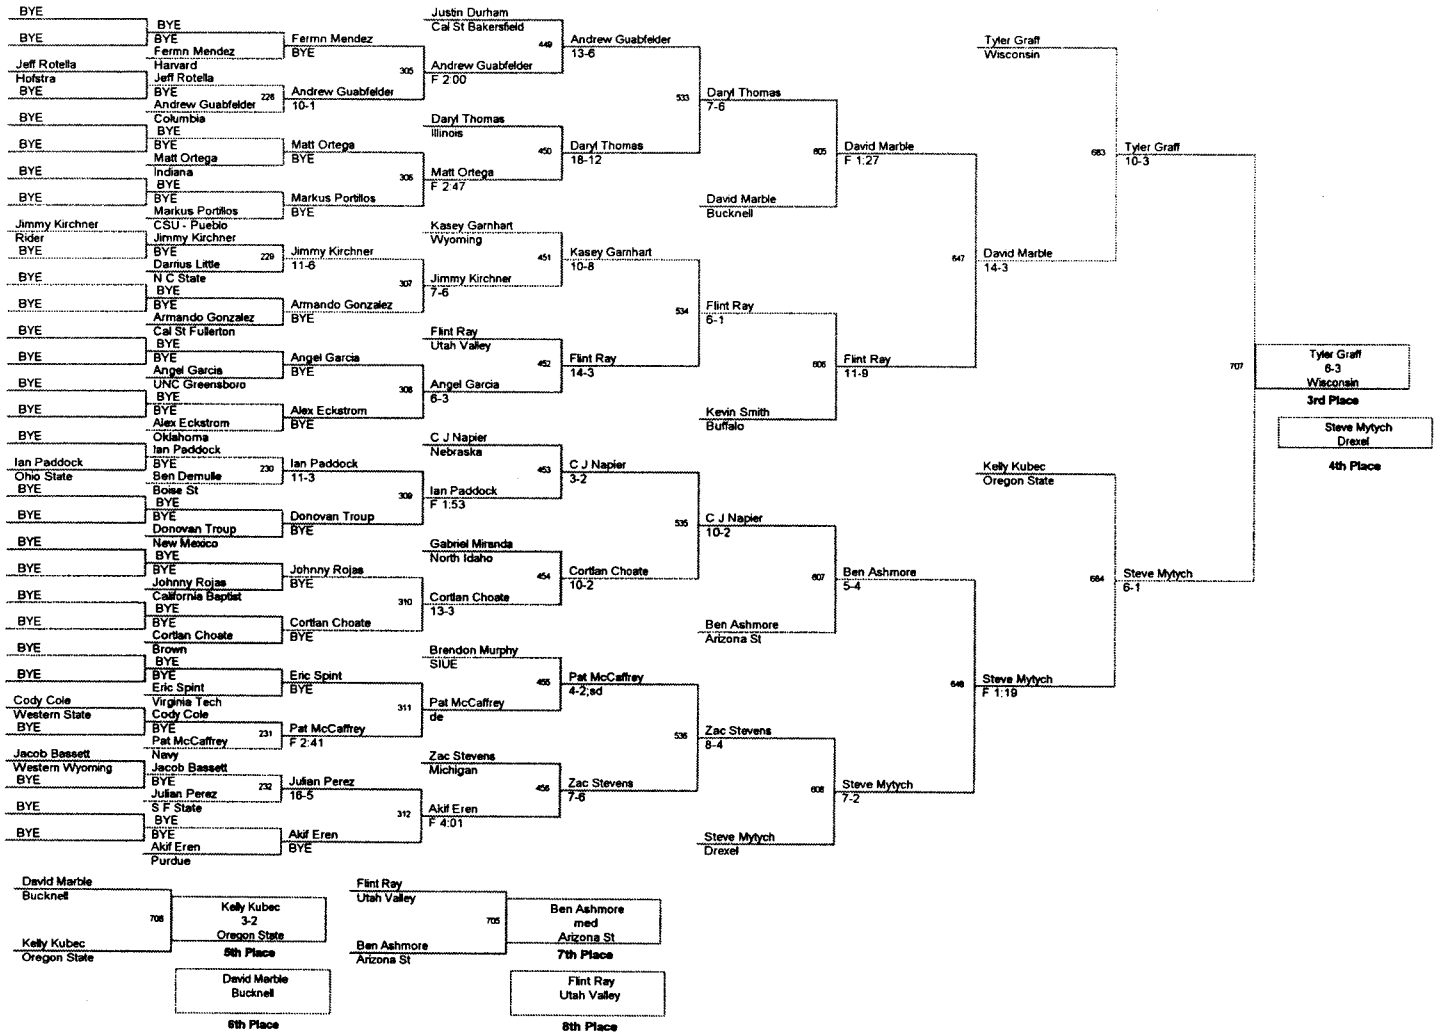

Plc	Points	Team	CH	CONS
1	122.5	Ohio State	-	-
2	121.5	Cornell	-	-
3	109.5	Oklahoma	-	-
4	97.5	Boise St	-	-
5	94.0	Nebraska	-	-
6	90.5	Indiana	-	-
7	78.5	Cal Poly	-	-
8	77.5	Oregon State	-	-
9	73.5	Wisconsin	-	-
10	71.0	Wyoming	-	-
11	69.5	Arizona St	-	-
12	60.0	Bucknell	-	-
13	58.0	Purdue	-	-
14	57.0	Navy	-	-
15	49.0	Rider	-	-
16	47.0	Michigan	-	-
17	41.5	Drexel	-	-
18	40.5	Harvard	-	-
19	36.5	Illinois	-	-
20	36.0	Virginia Tech	-	-
21	35.5	Cal St Bakersfield	-	-
22	33.0	Northern Colorado	-	-
23	32.0	Buffalo	-	-
24	30.5	Columbia	-	-
24	30.5	Hofstra	-	-
26	29.5	UNC Greensboro	-	-
27	29.0	Old Dominion	-	-
28	28.5	West Virginia	-	-
29	22.0	Utah Valley	-	-
30	17.5	California Baptist	-	-
31	16.0	Cal St Fullerton	-	-
32	15.0	S F State	-	-
32	15.0	Western State	-	-
34	14.0	Cal Davis	-	-
34	14.0	N C State	-	-
36	11.5	North Idaho	-	-
37	10.5	Air Force	-	-
38	9.5	Brown	-	-
39	7.0	SIUE	-	-
40	5.0	CSU - Pueblo	-	-
41	2.5	Western Wyoming	-	-
42		New Mexico	-	-

125 Lbs

133 Lbs

133 Lbs

141 Lbs

149 Lbs

165 Lbs

174 Lbs

184 Lbs

184 Lbs

Craig Brester
6-3
Nebraska
Champion

Eric Lapotsky
Oklahoma
2nd Place

Eric Lapotsky
med

197 Lbs

285 Lbs