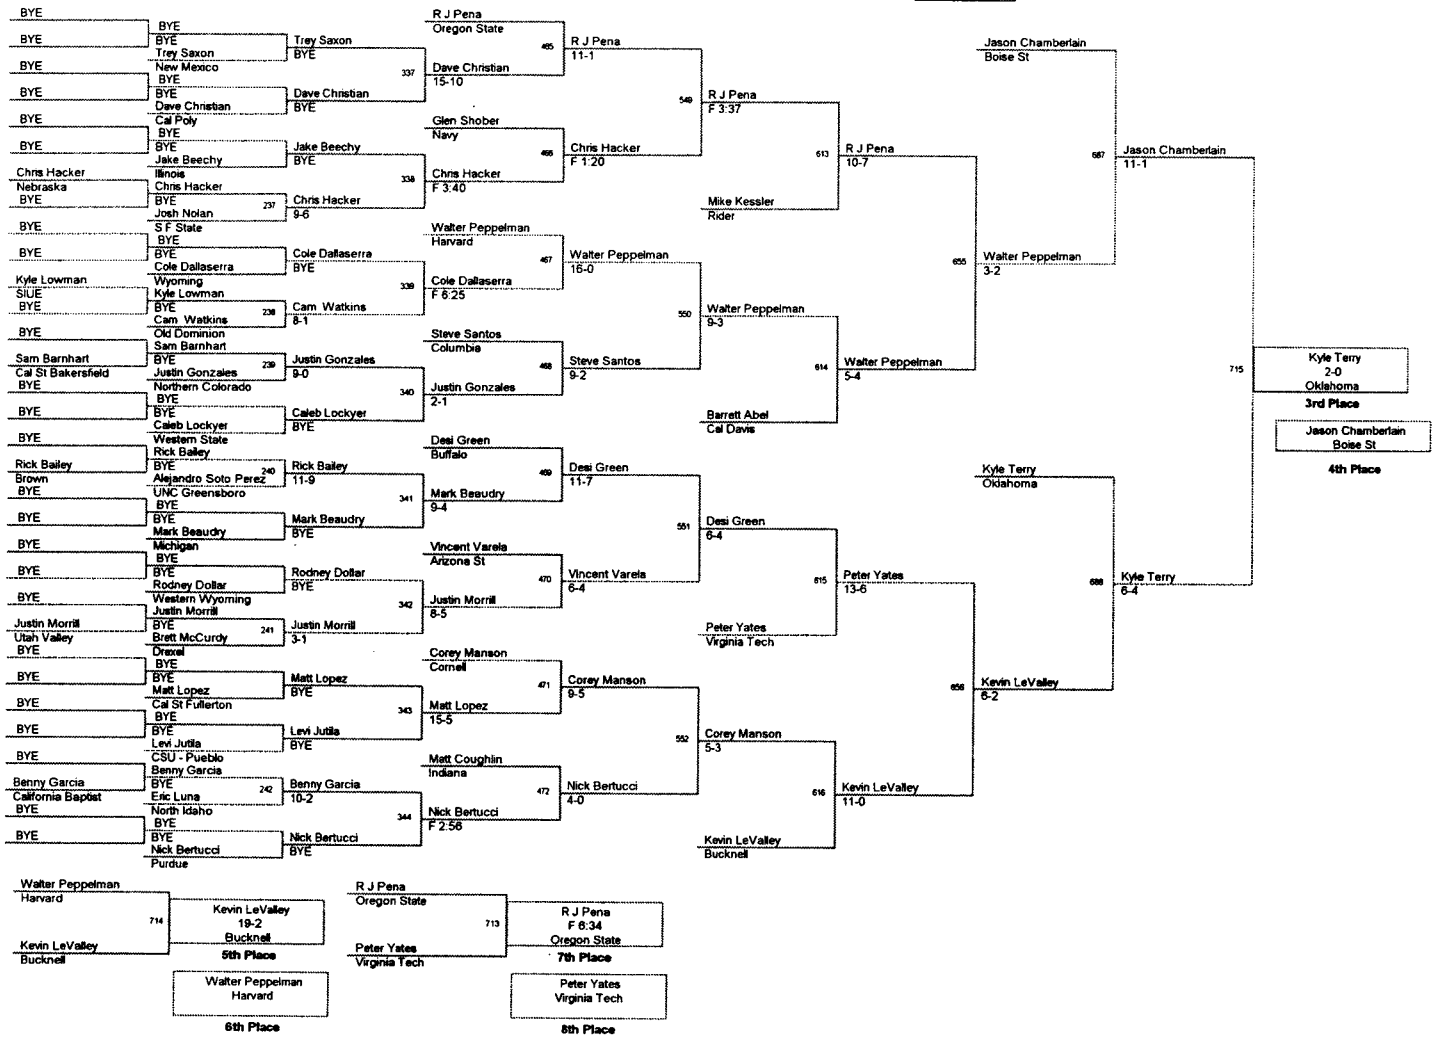

**125 Lbs**

133 Lbs

**133 Lbs**

141 Lbs

149 Lbs

157 Lbs

Andrew Howe  
6-3  
Wisconsin  
Champion

Colt Sponseller  
Ohio State  
2nd Place

165 Lbs

**174 Lbs**

184 Lbs

**184 Lbs**

**197 Lbs**