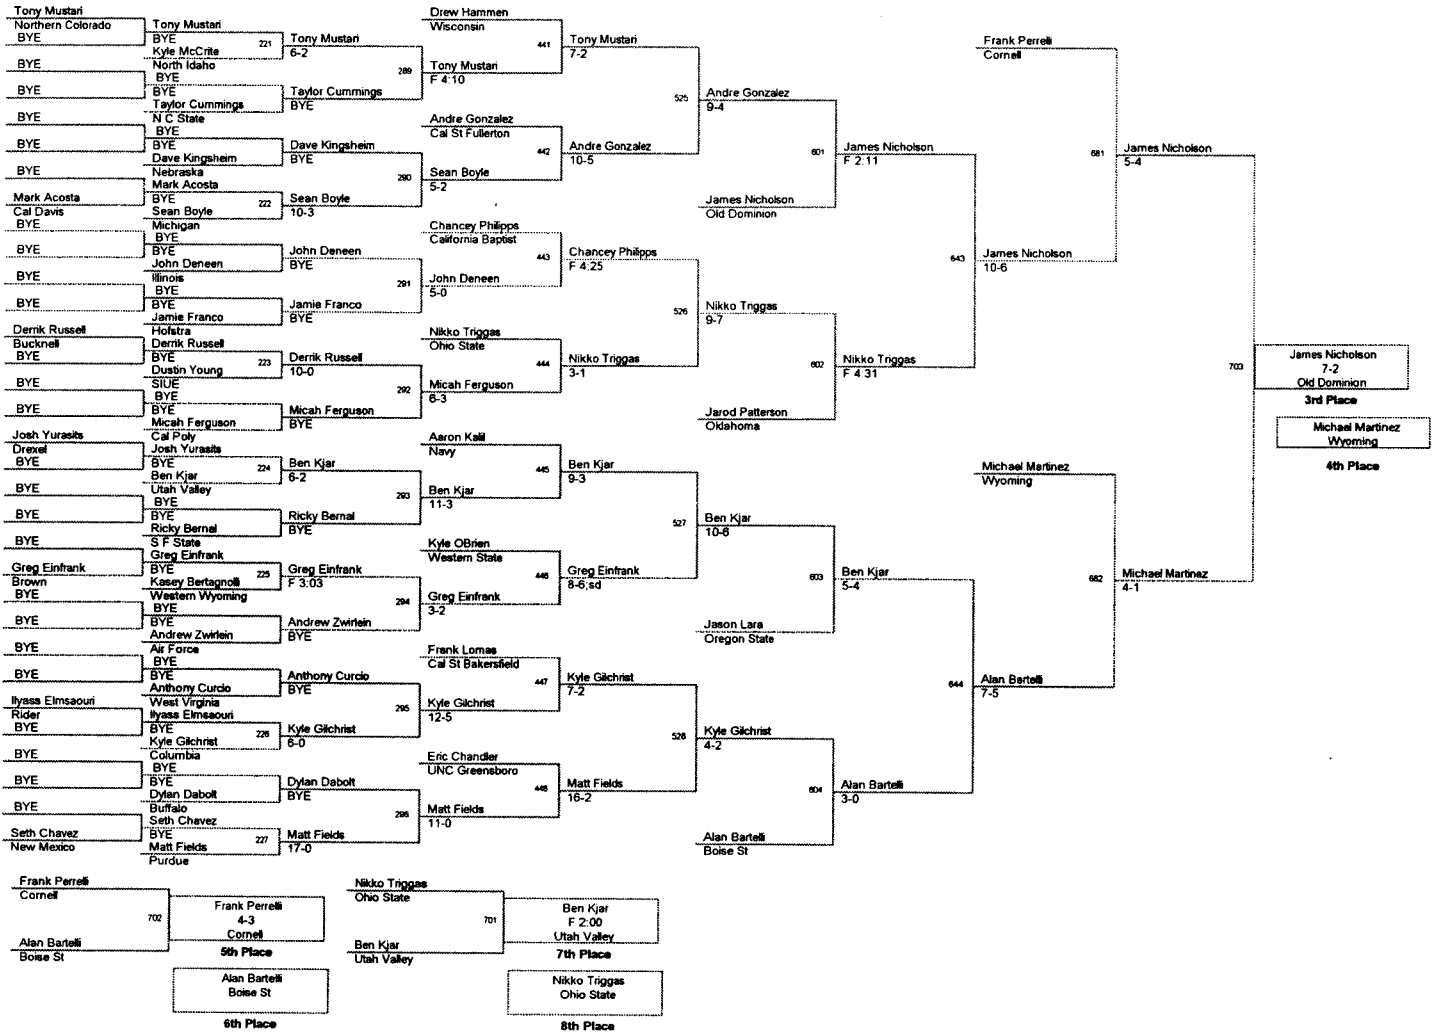

Plc	Points	Team	CH	CONS
1	122.5	Ohio State	-	-
2	121.5	Cornell	-	-
3	109.5	Oklahoma	-	-
4	97.5	Boise St	-	-
5	94.0	Nebraska	-	-
6	90.5	Indiana	-	-
7	78.5	Cal Poly	-	-
8	77.5	Oregon State	-	-
9	73.5	Wisconsin	-	-
10	71.0	Wyoming	-	-
11	69.5	Arizona St	-	-
12	60.0	Bucknell	-	-
13	58.0	Purdue	-	-
14	57.0	Navy	-	-
15	49.0	Rider	-	-
16	47.0	Michigan	-	-
17	41.5	Drexel	-	-
18	40.5	Harvard	-	-
19	36.5	Illinois	-	-
20	36.0	Virginia Tech	-	-
21	35.5	Cal St Bakersfield	-	-
22	33.0	Northern Colorado	-	-
23	32.0	Buffalo	-	-
24	30.5	Columbia	-	-
24	30.5	Hofstra	-	-
26	29.5	UNC Greensboro	-	-
27	29.0	Old Dominion	-	-
28	28.5	West Virginia	-	-
29	22.0	Utah Valley	-	-
30	17.5	California Baptist	-	-
31	16.0	Cal St Fullerton	-	-
32	15.0	S F State	-	-
32	15.0	Western State	-	-
34	14.0	Cal Davis	-	-
34	14.0	N C State	-	-
36	11.5	North Idaho	-	-
37	10.5	Air Force	-	-
38	9.5	Brown	-	-
39	7.0	SIUE	-	-
40	5.0	CSU - Pueblo	-	-
41	2.5	Western Wyoming	-	-
42		New Mexico	-	-

**125 Lbs**

133 Lbs

**133 Lbs**

141 Lbs

149 Lbs

157 Lbs

Andrew Howe  
6-3  
Wisconsin  
Champion

Colt Sponseller  
Ohio State  
2nd Place

165 Lbs

**174 Lbs**

184 Lbs

**184 Lbs**

**197 Lbs**