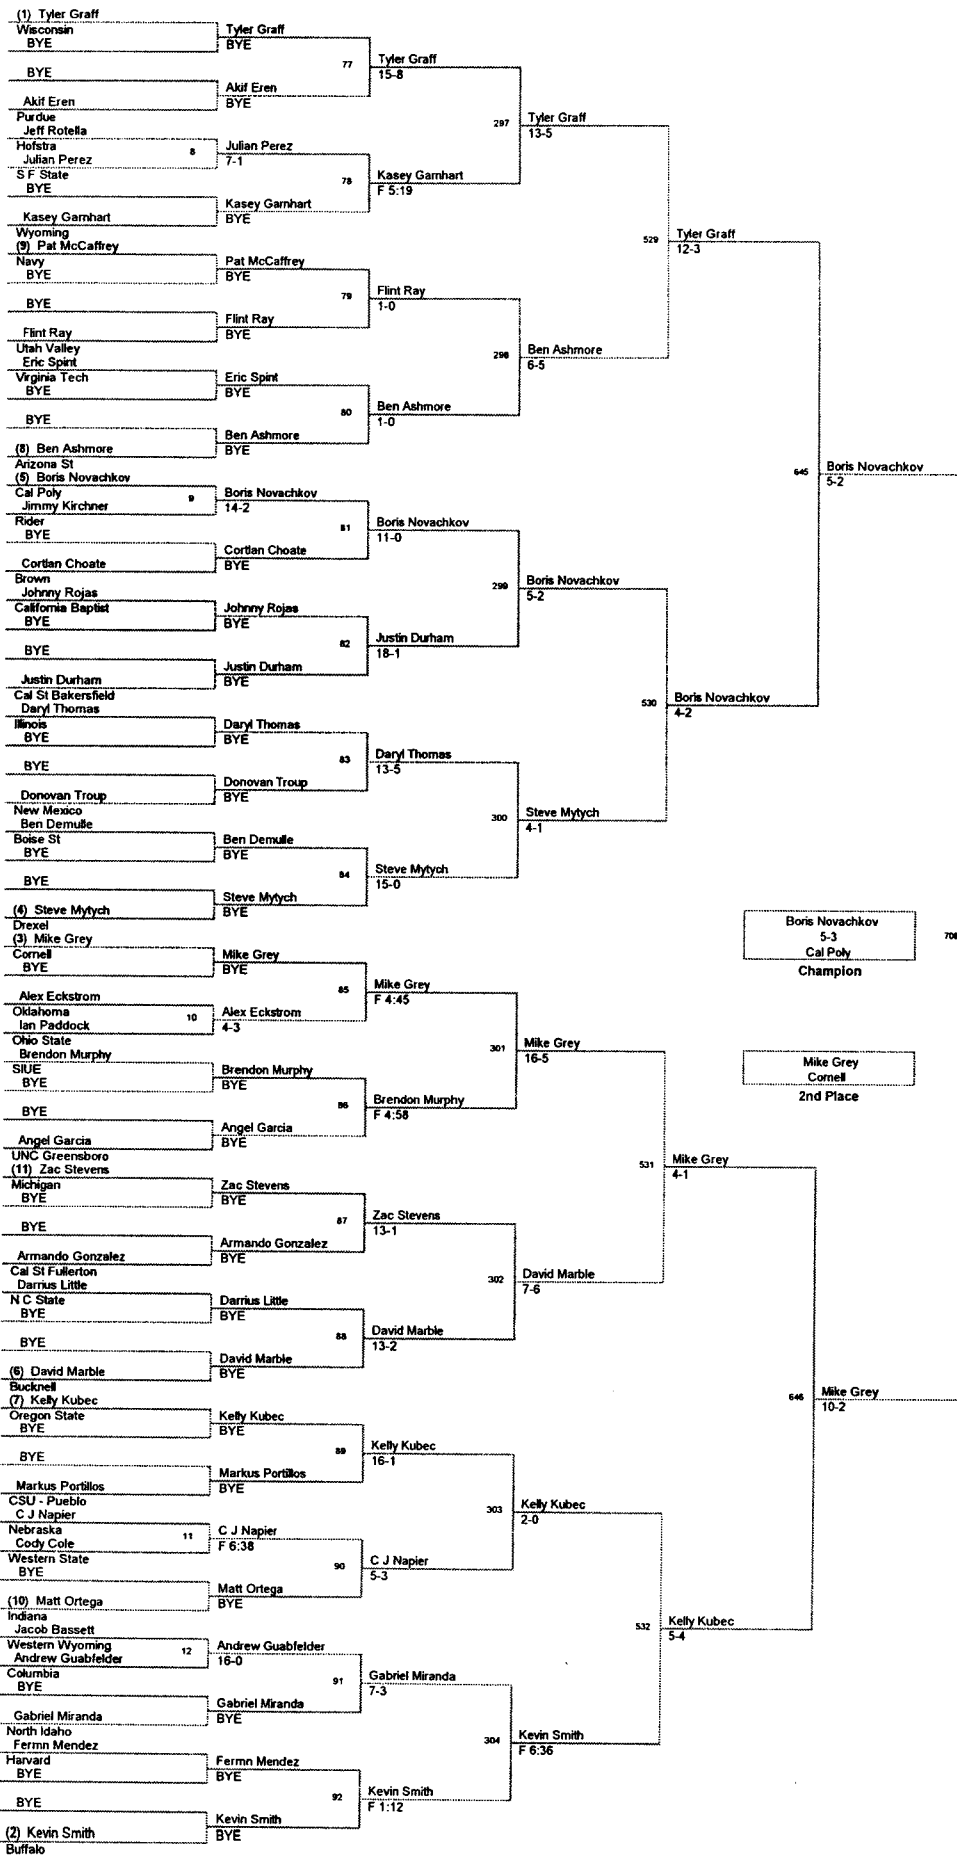

Plc	Points	Team	CH	CONS
1	122.5	Ohio State	-	-
2	121.5	Cornell	-	-
3	109.5	Oklahoma	-	-
4	97.5	Boise St	-	-
5	94.0	Nebraska	-	-
6	90.5	Indiana	-	-
7	78.5	Cal Poly	-	-
8	77.5	Oregon State	-	-
9	73.5	Wisconsin	-	-
10	71.0	Wyoming	-	-
11	69.5	Arizona St	-	-
12	60.0	Bucknell	-	-
13	58.0	Purdue	-	-
14	57.0	Navy	-	-
15	49.0	Rider	-	-
16	47.0	Michigan	-	-
17	41.5	Drexel	-	-
18	40.5	Harvard	-	-
19	36.5	Illinois	-	-
20	36.0	Virginia Tech	-	-
21	35.5	Cal St Bakersfield	-	-
22	33.0	Northern Colorado	-	-
23	32.0	Buffalo	-	-
24	30.5	Columbia	-	-
24	30.5	Hofstra	-	-
26	29.5	UNC Greensboro	-	-
27	29.0	Old Dominion	-	-
28	28.5	West Virginia	-	-
29	22.0	Utah Valley	-	-
30	17.5	California Baptist	-	-
31	16.0	Cal St Fullerton	-	-
32	15.0	S F State	-	-
32	15.0	Western State	-	-
34	14.0	Cal Davis	-	-
34	14.0	N C State	-	-
36	11.5	North Idaho	-	-
37	10.5	Air Force	-	-
38	9.5	Brown	-	-
39	7.0	SIUE	-	-
40	5.0	CSU - Pueblo	-	-
41	2.5	Western Wyoming	-	-
42		New Mexico	-	-

**125 Lbs**

133 Lbs

**133 Lbs**

141 Lbs

149 Lbs

157 Lbs

Andrew Howe  
6-3  
Wisconsin  
Champion

Colt Sponseller  
Ohio State  
2nd Place

165 Lbs

**174 Lbs**

184 Lbs

**184 Lbs**

**197 Lbs**