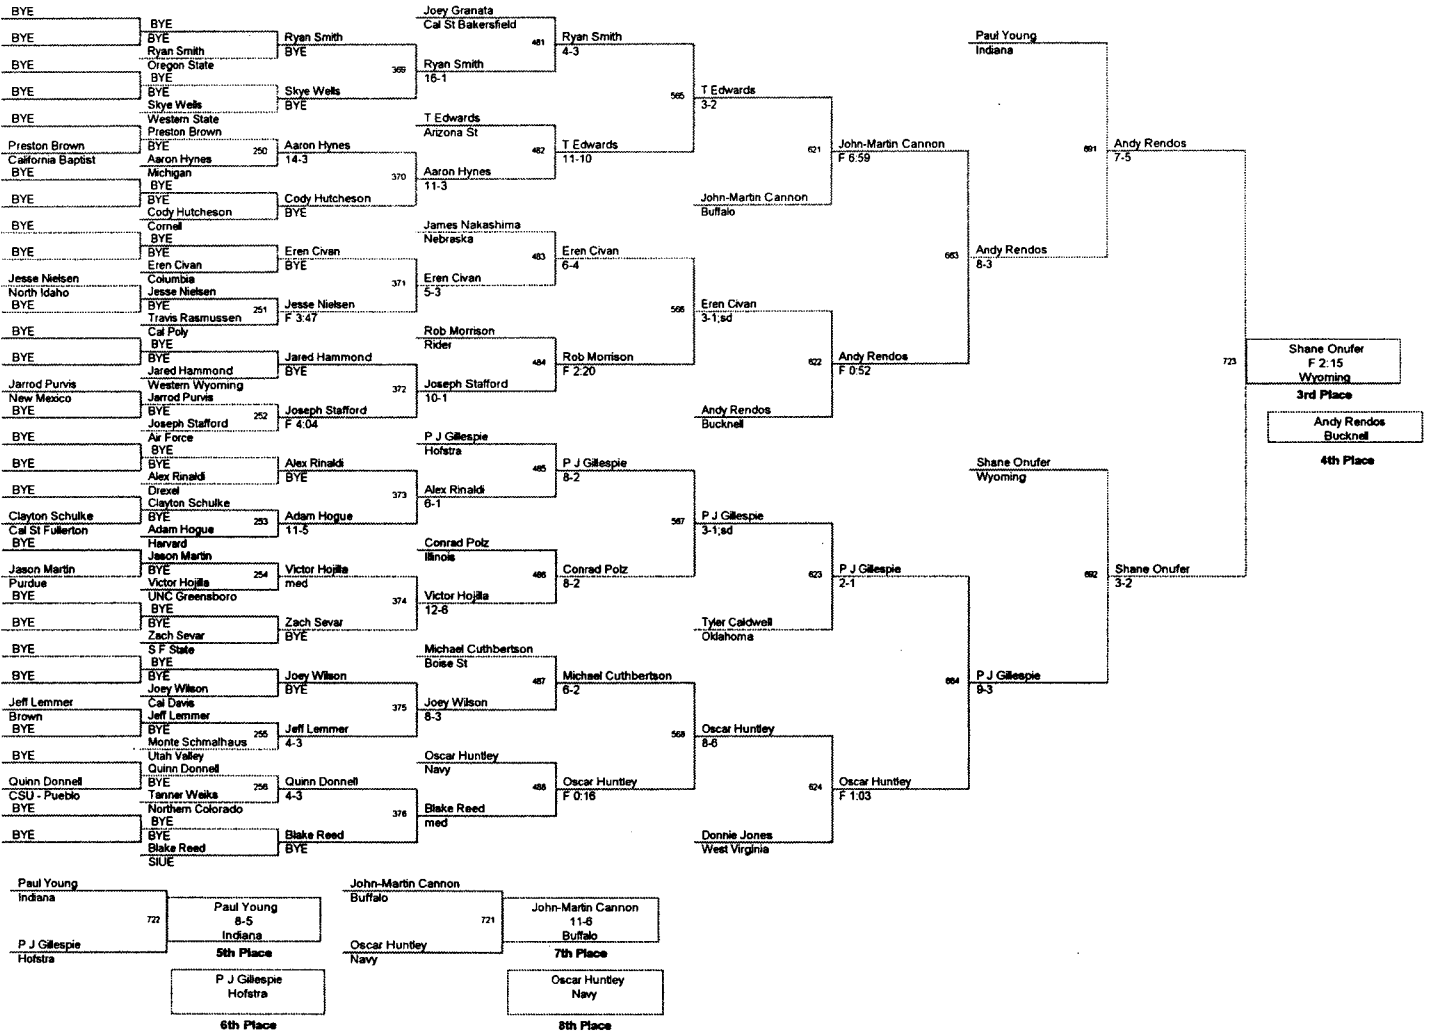

125 Lbs

133 Lbs

133 Lbs

141 Lbs

149 Lbs

165 Lbs

174 Lbs

184 Lbs

184 Lbs

Craig Brester
6-3
Nebraska
Champion

Eric Lapotsky
Oklahoma
2nd Place

Eric Lapotsky
med

197 Lbs

285 Lbs