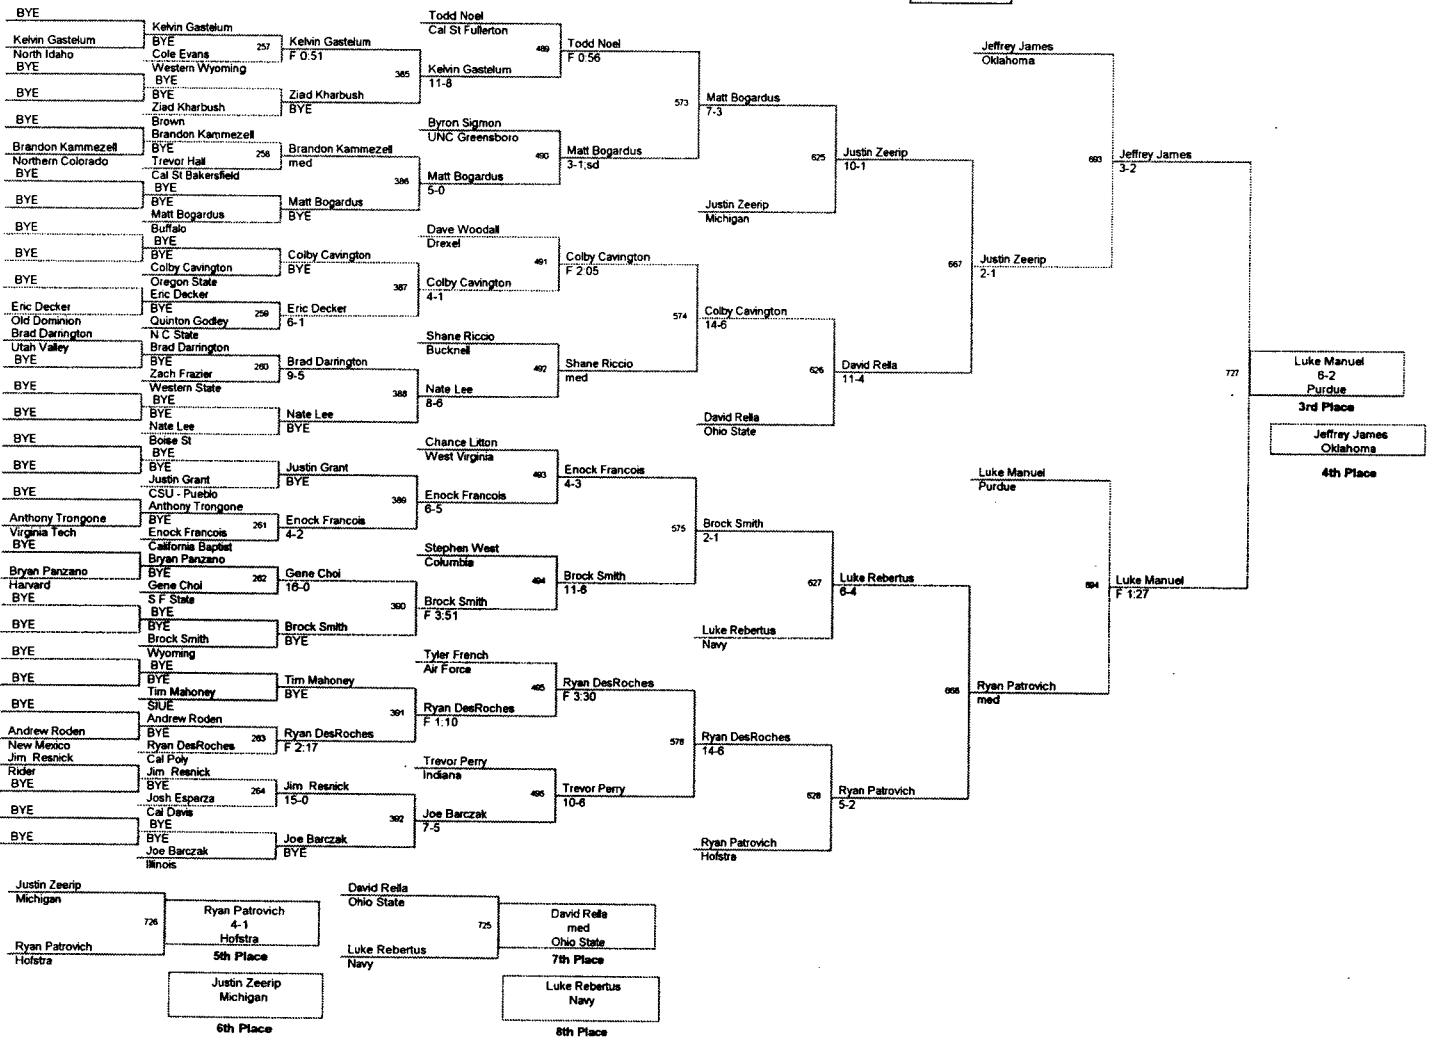

125 Lbs

133 Lbs

133 Lbs

141 Lbs

149 Lbs

165 Lbs

174 Lbs

184 Lbs

184 Lbs

Craig Brester
6-3
Nebraska
Champion

Eric Lapotsky
Oklahoma
2nd Place

Eric Lapotsky
med

197 Lbs

285 Lbs