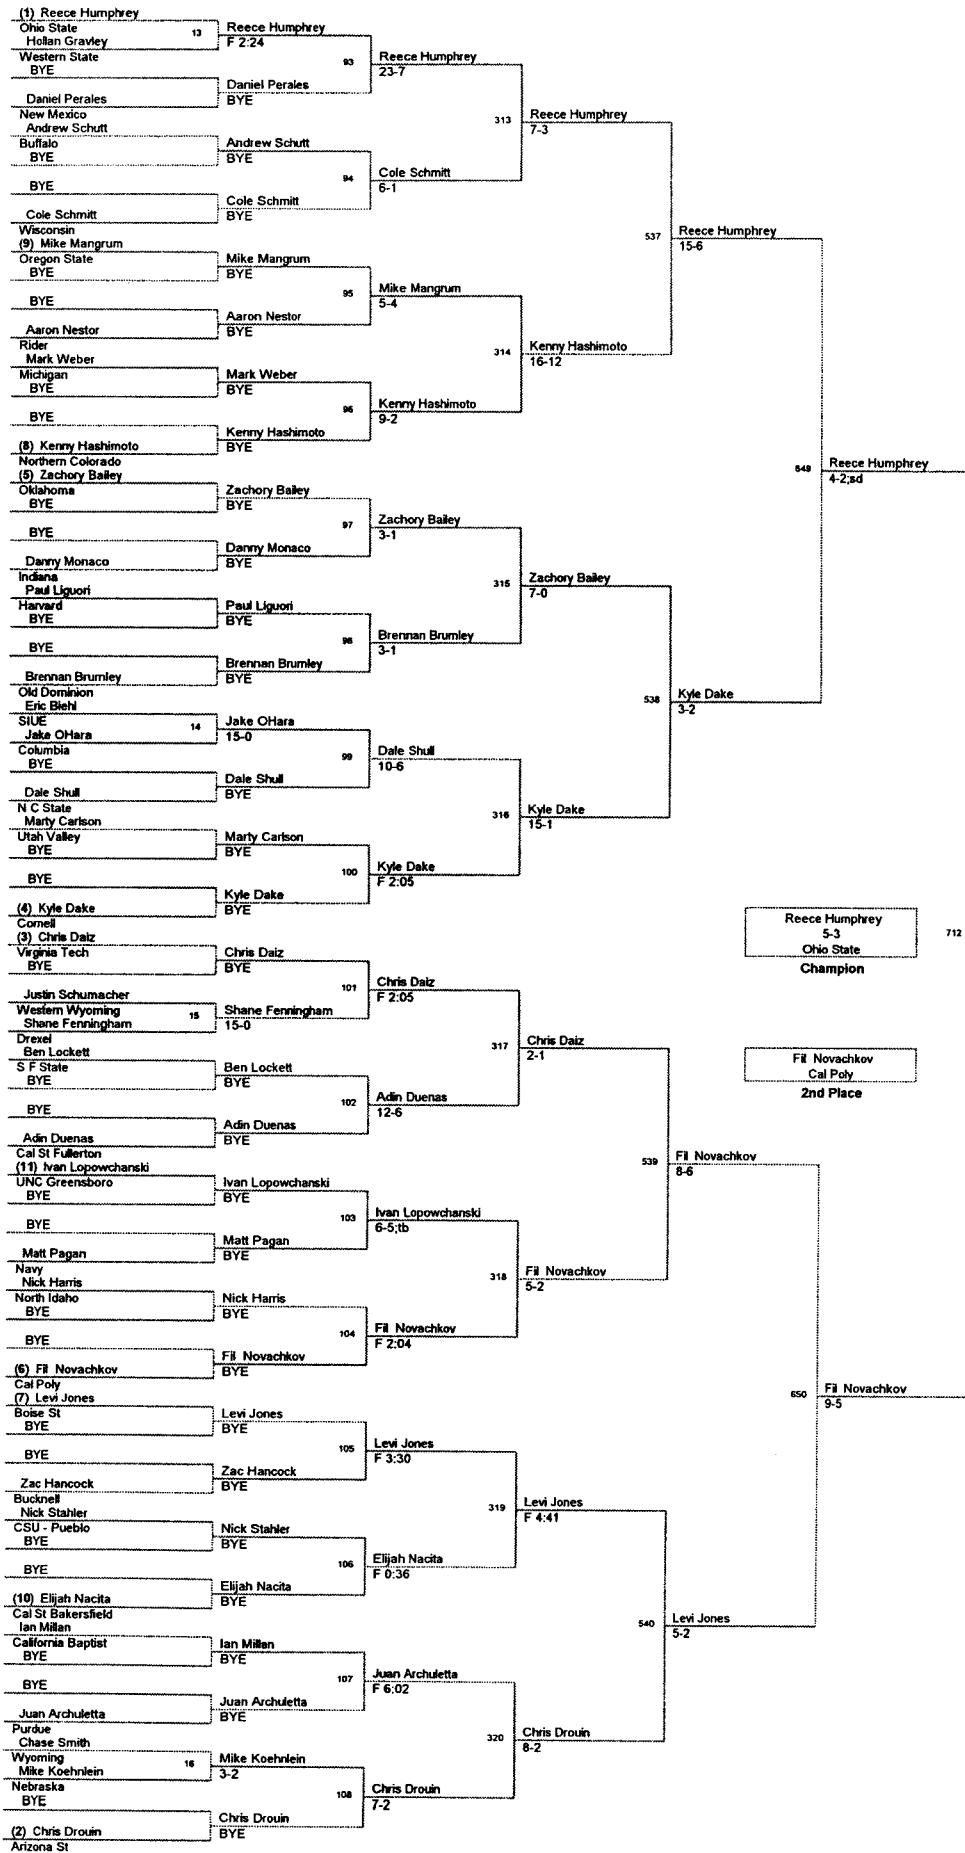

Plc	Points	Team	CH	CONS
1	122.5	Ohio State	-	-
2	121.5	Cornell	-	-
3	109.5	Oklahoma	-	-
4	97.5	Boise St	-	-
5	94.0	Nebraska	-	-
6	90.5	Indiana	-	-
7	78.5	Cal Poly	-	-
8	77.5	Oregon State	-	-
9	73.5	Wisconsin	-	-
10	71.0	Wyoming	-	-
11	69.5	Arizona St	-	-
12	60.0	Bucknell	-	-
13	58.0	Purdue	-	-
14	57.0	Navy	-	-
15	49.0	Rider	-	-
16	47.0	Michigan	-	-
17	41.5	Drexel	-	-
18	40.5	Harvard	-	-
19	36.5	Illinois	-	-
20	36.0	Virginia Tech	-	-
21	35.5	Cal St Bakersfield	-	-
22	33.0	Northern Colorado	-	-
23	32.0	Buffalo	-	-
24	30.5	Columbia	-	-
24	30.5	Hofstra	-	-
26	29.5	UNC Greensboro	-	-
27	29.0	Old Dominion	-	-
28	28.5	West Virginia	-	-
29	22.0	Utah Valley	-	-
30	17.5	California Baptist	-	-
31	16.0	Cal St Fullerton	-	-
32	15.0	S F State	-	-
32	15.0	Western State	-	-
34	14.0	Cal Davis	-	-
34	14.0	N C State	-	-
36	11.5	North Idaho	-	-
37	10.5	Air Force	-	-
38	9.5	Brown	-	-
39	7.0	SIUE	-	-
40	5.0	CSU - Pueblo	-	-
41	2.5	Western Wyoming	-	-
42		New Mexico	-	-

**125 Lbs**

133 Lbs

**133 Lbs**

141 Lbs

149 Lbs

157 Lbs

Andrew Howe  
6-3  
Wisconsin  
Champion

Colt Sponseller  
Ohio State  
2nd Place

165 Lbs

**174 Lbs**

184 Lbs

**184 Lbs**

**197 Lbs**