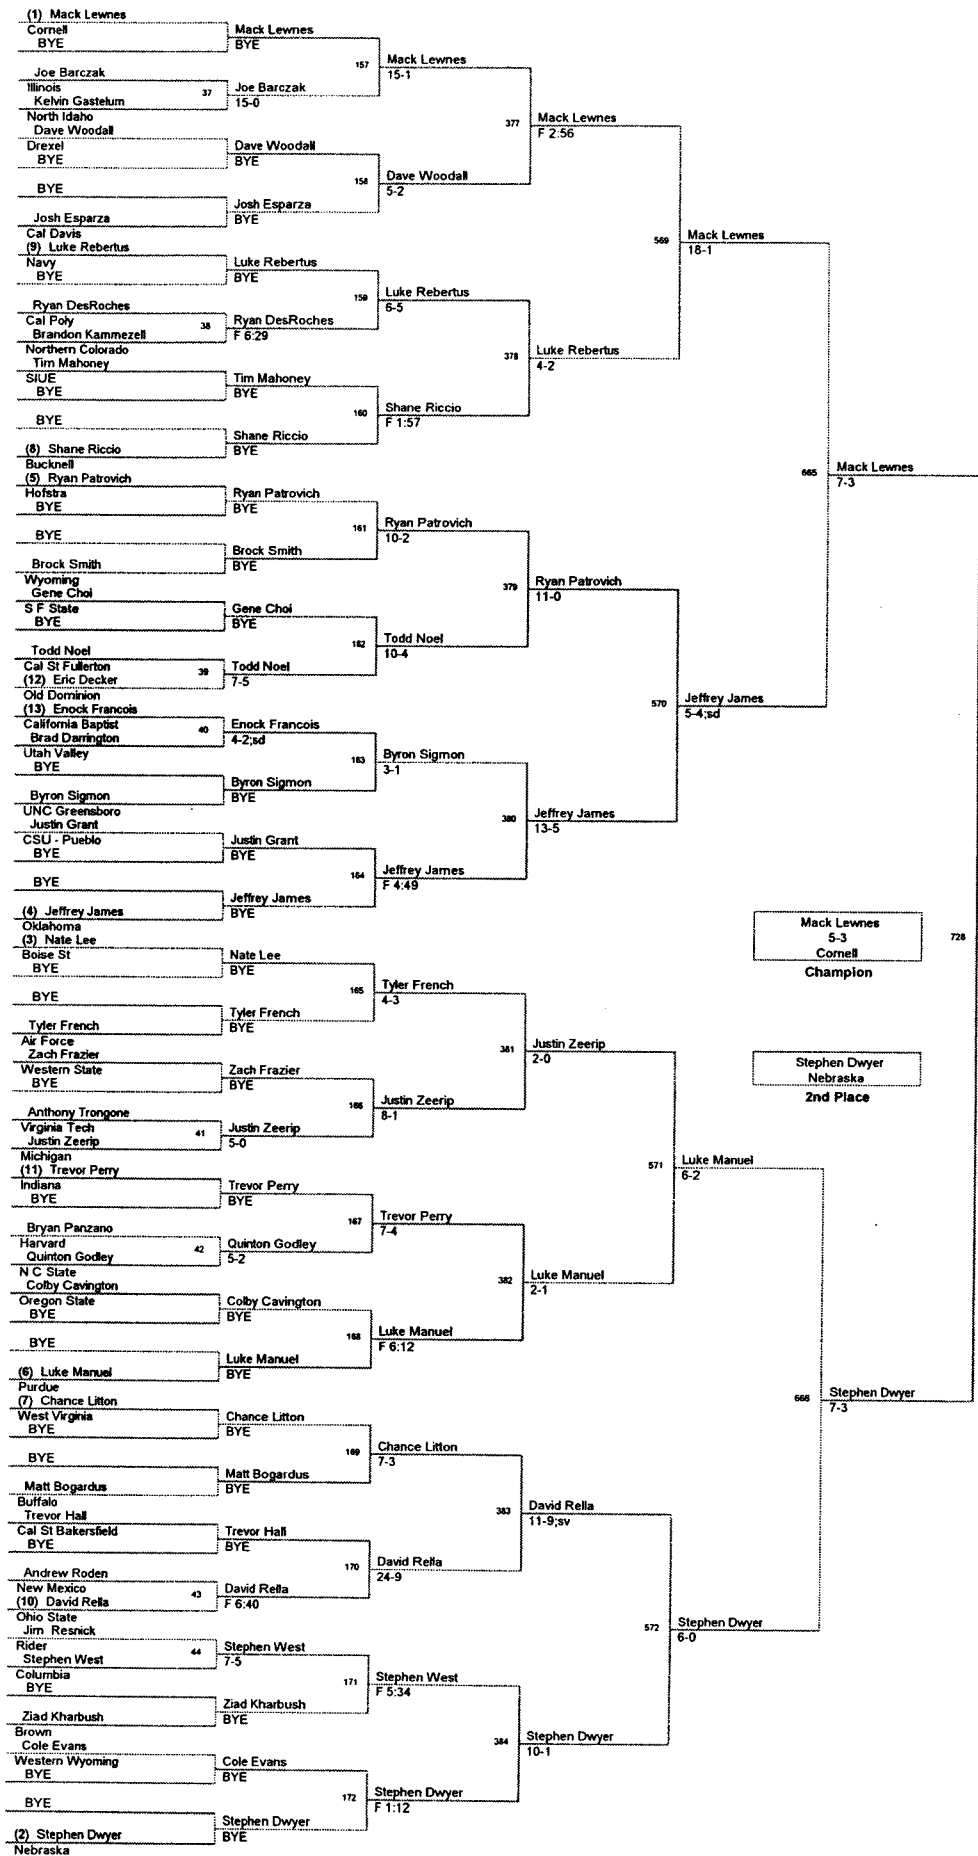

Plc	Points	Team	CH	CONS
1	122.5	Ohio State	-	-
2	121.5	Cornell	-	-
3	109.5	Oklahoma	-	-
4	97.5	Boise St	-	-
5	94.0	Nebraska	-	-
6	90.5	Indiana	-	-
7	78.5	Cal Poly	-	-
8	77.5	Oregon State	-	-
9	73.5	Wisconsin	-	-
10	71.0	Wyoming	-	-
11	69.5	Arizona St	-	-
12	60.0	Bucknell	-	-
13	58.0	Purdue	-	-
14	57.0	Navy	-	-
15	49.0	Rider	-	-
16	47.0	Michigan	-	-
17	41.5	Drexel	-	-
18	40.5	Harvard	-	-
19	36.5	Illinois	-	-
20	36.0	Virginia Tech	-	-
21	35.5	Cal St Bakersfield	-	-
22	33.0	Northern Colorado	-	-
23	32.0	Buffalo	-	-
24	30.5	Columbia	-	-
24	30.5	Hofstra	-	-
26	29.5	UNC Greensboro	-	-
27	29.0	Old Dominion	-	-
28	28.5	West Virginia	-	-
29	22.0	Utah Valley	-	-
30	17.5	California Baptist	-	-
31	16.0	Cal St Fullerton	-	-
32	15.0	S F State	-	-
32	15.0	Western State	-	-
34	14.0	Cal Davis	-	-
34	14.0	N C State	-	-
36	11.5	North Idaho	-	-
37	10.5	Air Force	-	-
38	9.5	Brown	-	-
39	7.0	SIUE	-	-
40	5.0	CSU - Pueblo	-	-
41	2.5	Western Wyoming	-	-
42		New Mexico	-	-

**125 Lbs**

133 Lbs

**133 Lbs**

141 Lbs

149 Lbs

157 Lbs

Andrew Howe  
6-3  
Wisconsin  
Champion

Colt Sponseller  
Ohio State  
2nd Place

165 Lbs

**174 Lbs**

184 Lbs

**184 Lbs**

**197 Lbs**