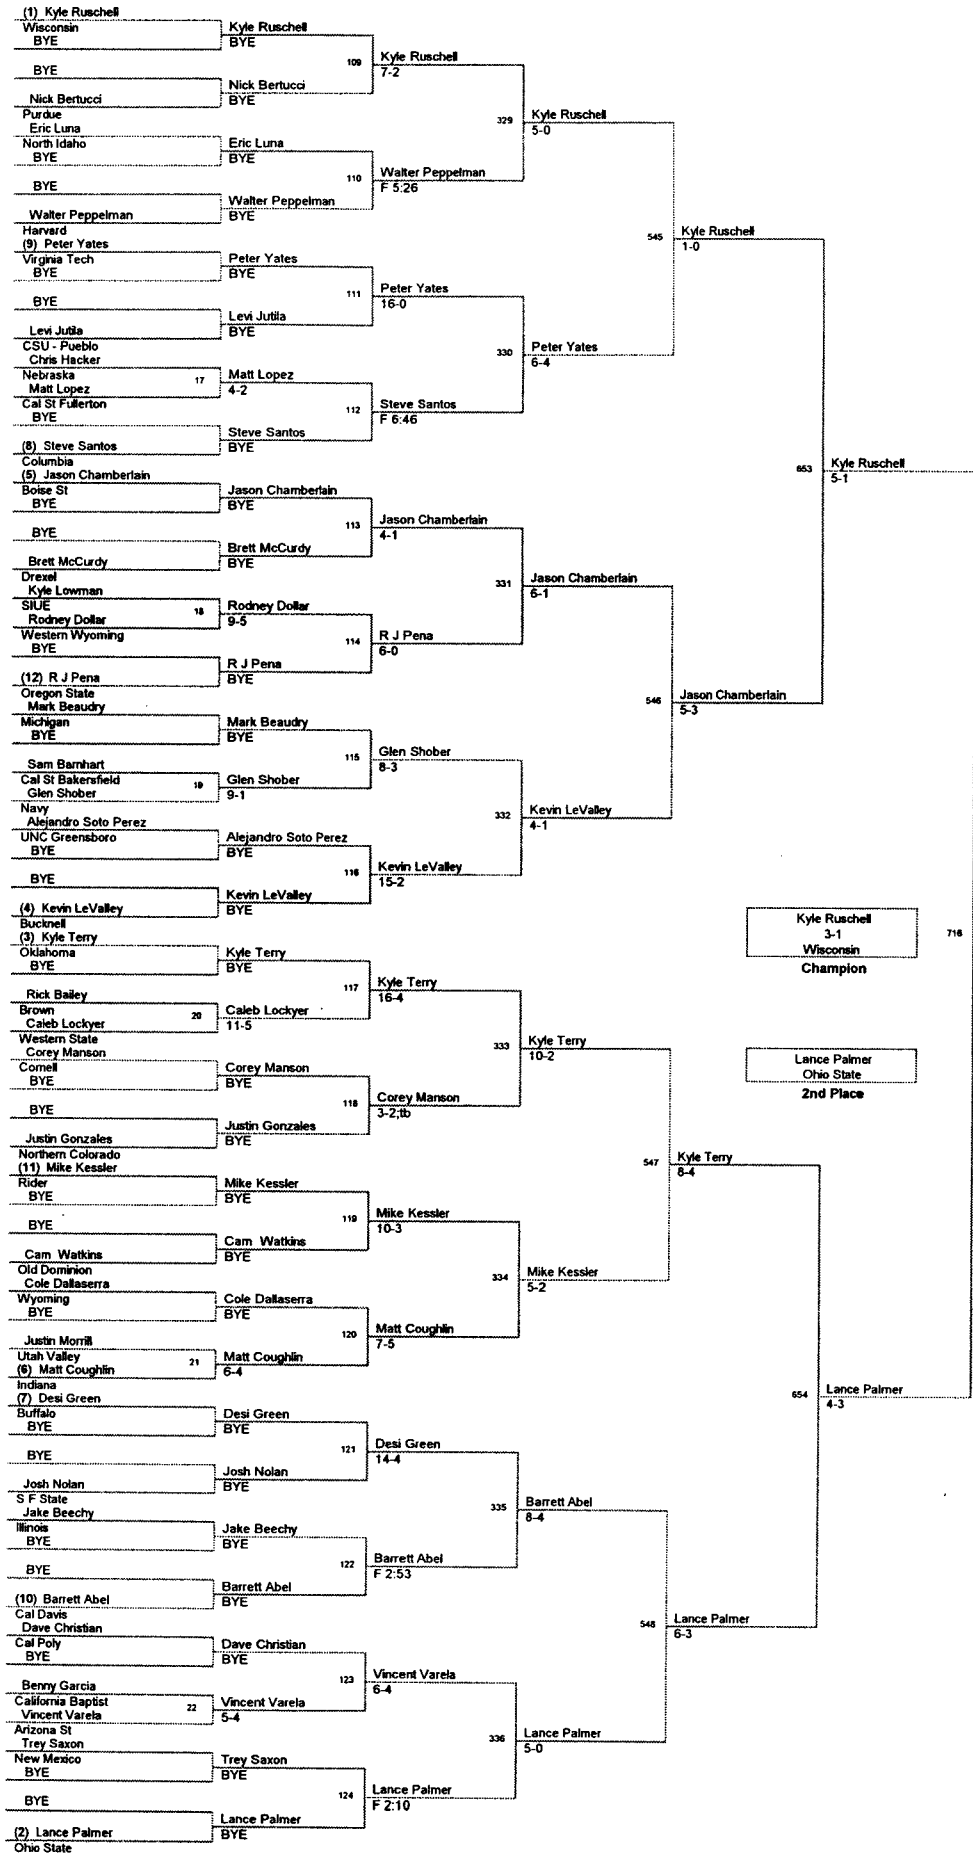

Plc	Points	Team	CH	CONS
1	122.5	Ohio State	-	-
2	121.5	Cornell	-	-
3	109.5	Oklahoma	-	-
4	97.5	Boise St	-	-
5	94.0	Nebraska	-	-
6	90.5	Indiana	-	-
7	78.5	Cal Poly	-	-
8	77.5	Oregon State	-	-
9	73.5	Wisconsin	-	-
10	71.0	Wyoming	-	-
11	69.5	Arizona St	-	-
12	60.0	Bucknell	-	-
13	58.0	Purdue	-	-
14	57.0	Navy	-	-
15	49.0	Rider	-	-
16	47.0	Michigan	-	-
17	41.5	Drexel	-	-
18	40.5	Harvard	-	-
19	36.5	Illinois	-	-
20	36.0	Virginia Tech	-	-
21	35.5	Cal St Bakersfield	-	-
22	33.0	Northern Colorado	-	-
23	32.0	Buffalo	-	-
24	30.5	Columbia	-	-
24	30.5	Hofstra	-	-
26	29.5	UNC Greensboro	-	-
27	29.0	Old Dominion	-	-
28	28.5	West Virginia	-	-
29	22.0	Utah Valley	-	-
30	17.5	California Baptist	-	-
31	16.0	Cal St Fullerton	-	-
32	15.0	S F State	-	-
32	15.0	Western State	-	-
34	14.0	Cal Davis	-	-
34	14.0	N C State	-	-
36	11.5	North Idaho	-	-
37	10.5	Air Force	-	-
38	9.5	Brown	-	-
39	7.0	SIUE	-	-
40	5.0	CSU - Pueblo	-	-
41	2.5	Western Wyoming	-	-
42		New Mexico	-	-

**125 Lbs**

133 Lbs

**133 Lbs**

141 Lbs

149 Lbs

157 Lbs

Andrew Howe  
6-3  
Wisconsin  
Champion

Colt Sponseller  
Ohio State  
2nd Place

165 Lbs

**174 Lbs**

184 Lbs

**184 Lbs**

**197 Lbs**