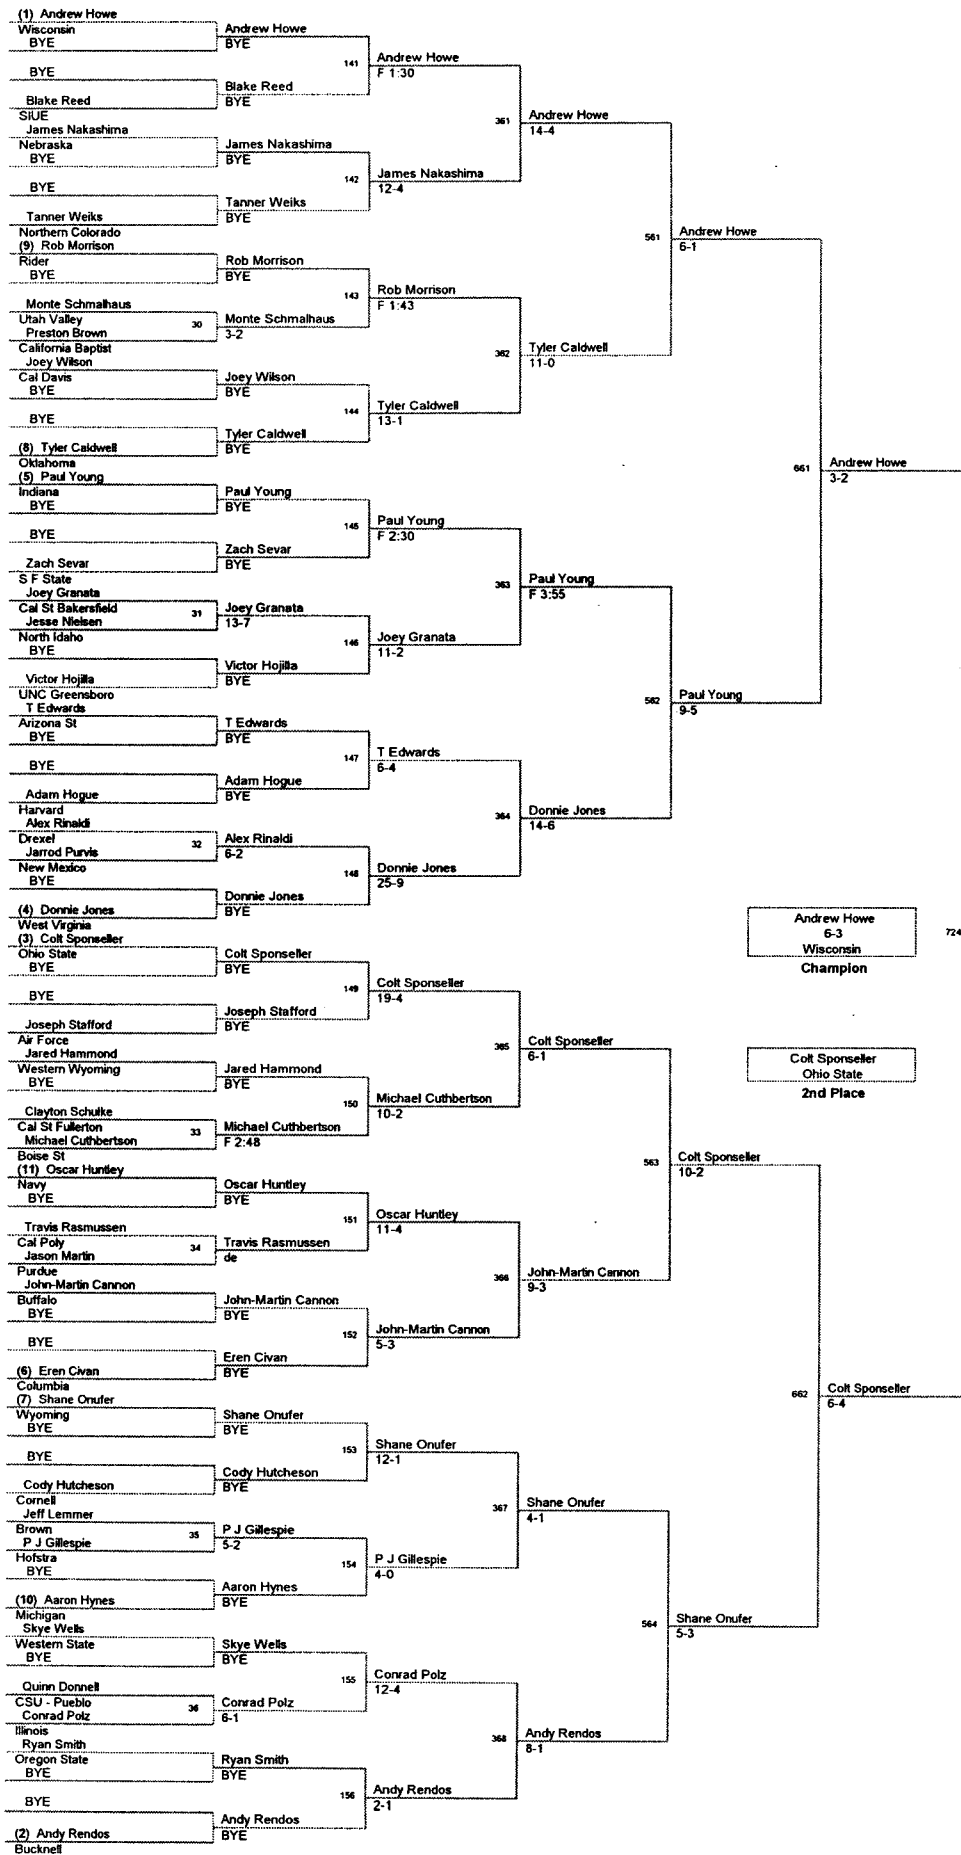

Plc	Points	Team	CH	CONS
1	122.5	Ohio State	-	-
2	121.5	Cornell	-	-
3	109.5	Oklahoma	-	-
4	97.5	Boise St	-	-
5	94.0	Nebraska	-	-
6	90.5	Indiana	-	-
7	78.5	Cal Poly	-	-
8	77.5	Oregon State	-	-
9	73.5	Wisconsin	-	-
10	71.0	Wyoming	-	-
11	69.5	Arizona St	-	-
12	60.0	Bucknell	-	-
13	58.0	Purdue	-	-
14	57.0	Navy	-	-
15	49.0	Rider	-	-
16	47.0	Michigan	-	-
17	41.5	Drexel	-	-
18	40.5	Harvard	-	-
19	36.5	Illinois	-	-
20	36.0	Virginia Tech	-	-
21	35.5	Cal St Bakersfield	-	-
22	33.0	Northern Colorado	-	-
23	32.0	Buffalo	-	-
24	30.5	Columbia	-	-
24	30.5	Hofstra	-	-
26	29.5	UNC Greensboro	-	-
27	29.0	Old Dominion	-	-
28	28.5	West Virginia	-	-
29	22.0	Utah Valley	-	-
30	17.5	California Baptist	-	-
31	16.0	Cal St Fullerton	-	-
32	15.0	S F State	-	-
32	15.0	Western State	-	-
34	14.0	Cal Davis	-	-
34	14.0	N C State	-	-
36	11.5	North Idaho	-	-
37	10.5	Air Force	-	-
38	9.5	Brown	-	-
39	7.0	SIUE	-	-
40	5.0	CSU - Pueblo	-	-
41	2.5	Western Wyoming	-	-
42		New Mexico	-	-

**125 Lbs**

133 Lbs

**133 Lbs**

141 Lbs

149 Lbs

157 Lbs

Andrew Howe  
6-3  
Wisconsin  
Champion

Colt Sponseller  
Ohio State  
2nd Place

165 Lbs

**174 Lbs**

184 Lbs

**184 Lbs**

**197 Lbs**