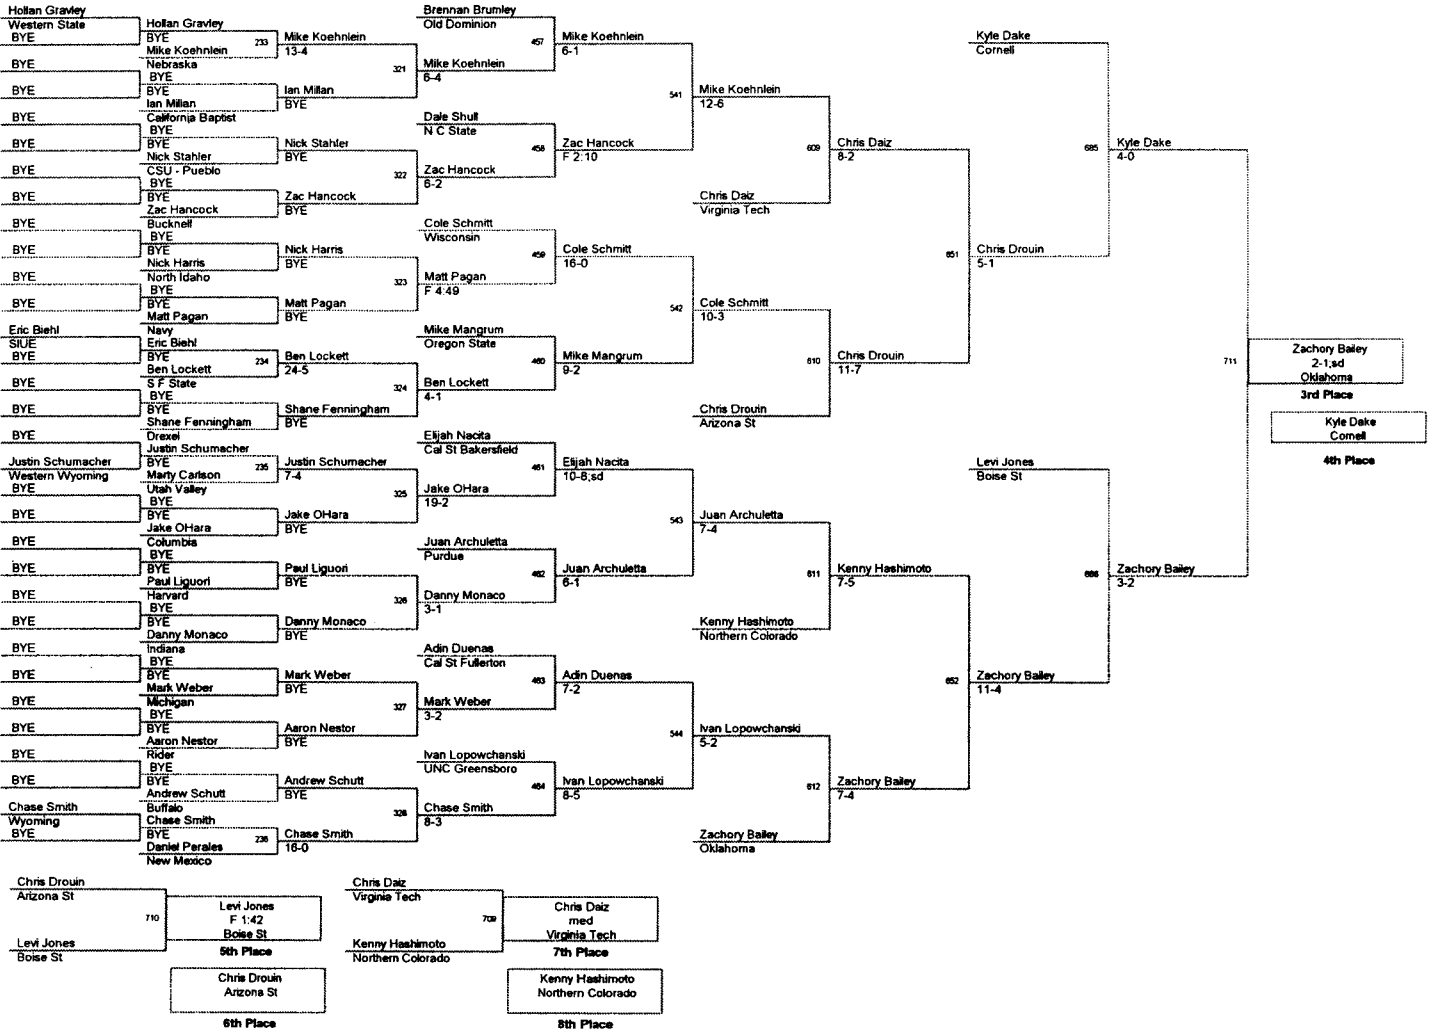

Plc	Points	Team	CH	CONS
1	122.5	Ohio State	-	-
2	121.5	Cornell	-	-
3	109.5	Oklahoma	-	-
4	97.5	Boise St	-	-
5	94.0	Nebraska	-	-
6	90.5	Indiana	-	-
7	78.5	Cal Poly	-	-
8	77.5	Oregon State	-	-
9	73.5	Wisconsin	-	-
10	71.0	Wyoming	-	-
11	69.5	Arizona St	-	-
12	60.0	Bucknell	-	-
13	58.0	Purdue	-	-
14	57.0	Navy	-	-
15	49.0	Rider	-	-
16	47.0	Michigan	-	-
17	41.5	Drexel	-	-
18	40.5	Harvard	-	-
19	36.5	Illinois	-	-
20	36.0	Virginia Tech	-	-
21	35.5	Cal St Bakersfield	-	-
22	33.0	Northern Colorado	-	-
23	32.0	Buffalo	-	-
24	30.5	Columbia	-	-
24	30.5	Hofstra	-	-
26	29.5	UNC Greensboro	-	-
27	29.0	Old Dominion	-	-
28	28.5	West Virginia	-	-
29	22.0	Utah Valley	-	-
30	17.5	California Baptist	-	-
31	16.0	Cal St Fullerton	-	-
32	15.0	S F State	-	-
32	15.0	Western State	-	-
34	14.0	Cal Davis	-	-
34	14.0	N C State	-	-
36	11.5	North Idaho	-	-
37	10.5	Air Force	-	-
38	9.5	Brown	-	-
39	7.0	SIUE	-	-
40	5.0	CSU - Pueblo	-	-
41	2.5	Western Wyoming	-	-
42		New Mexico	-	-

125 Lbs

133 Lbs

133 Lbs

141 Lbs

149 Lbs

165 Lbs

174 Lbs

184 Lbs

184 Lbs

Craig Brester
6-3
Nebraska
Champion

Eric Lapotsky
Oklahoma
2nd Place

Eric Lapotsky
med

197 Lbs

285 Lbs