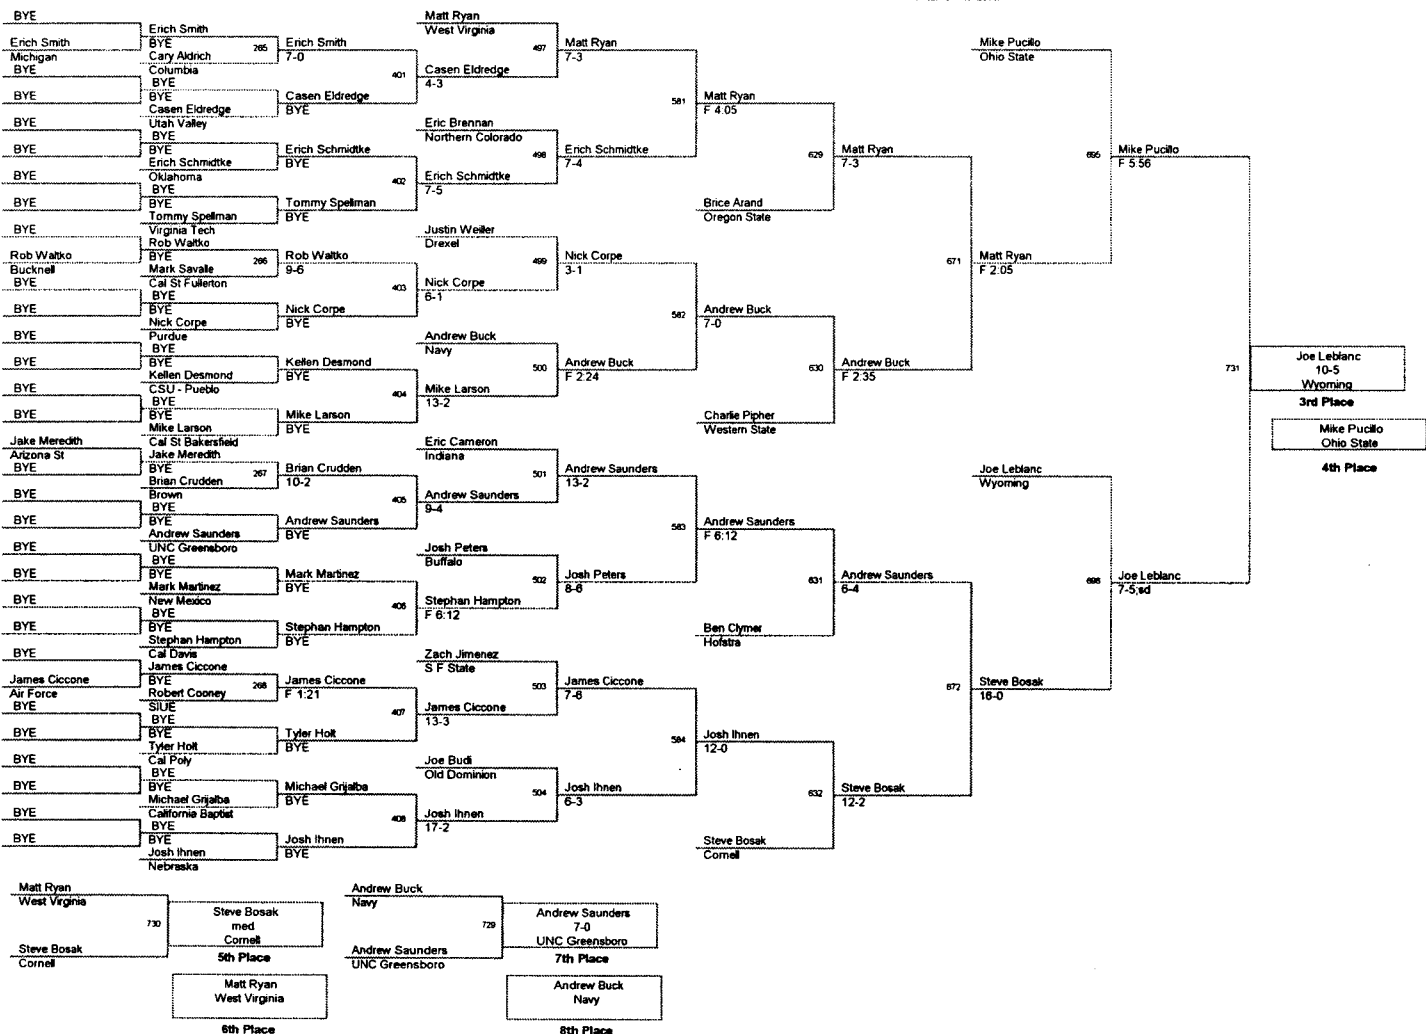

Plc	Points	Team	CH	CONS
1	122.5	Ohio State	-	-
2	121.5	Cornell	-	-
3	109.5	Oklahoma	-	-
4	97.5	Boise St	-	-
5	94.0	Nebraska	-	-
6	90.5	Indiana	-	-
7	78.5	Cal Poly	-	-
8	77.5	Oregon State	-	-
9	73.5	Wisconsin	-	-
10	71.0	Wyoming	-	-
11	69.5	Arizona St	-	-
12	60.0	Bucknell	-	-
13	58.0	Purdue	-	-
14	57.0	Navy	-	-
15	49.0	Rider	-	-
16	47.0	Michigan	-	-
17	41.5	Drexel	-	-
18	40.5	Harvard	-	-
19	36.5	Illinois	-	-
20	36.0	Virginia Tech	-	-
21	35.5	Cal St Bakersfield	-	-
22	33.0	Northern Colorado	-	-
23	32.0	Buffalo	-	-
24	30.5	Columbia	-	-
24	30.5	Hofstra	-	-
26	29.5	UNC Greensboro	-	-
27	29.0	Old Dominion	-	-
28	28.5	West Virginia	-	-
29	22.0	Utah Valley	-	-
30	17.5	California Baptist	-	-
31	16.0	Cal St Fullerton	-	-
32	15.0	S F State	-	-
32	15.0	Western State	-	-
34	14.0	Cal Davis	-	-
34	14.0	N C State	-	-
36	11.5	North Idaho	-	-
37	10.5	Air Force	-	-
38	9.5	Brown	-	-
39	7.0	SIUE	-	-
40	5.0	CSU - Pueblo	-	-
41	2.5	Western Wyoming	-	-
42		New Mexico	-	-

125 Lbs

133 Lbs

133 Lbs

141 Lbs

149 Lbs

165 Lbs

174 Lbs

184 Lbs

184 Lbs

Craig Brester
6-3
Nebraska
Champion

Eric Lapotsky
Oklahoma
2nd Place

Eric Lapotsky
med

197 Lbs

285 Lbs