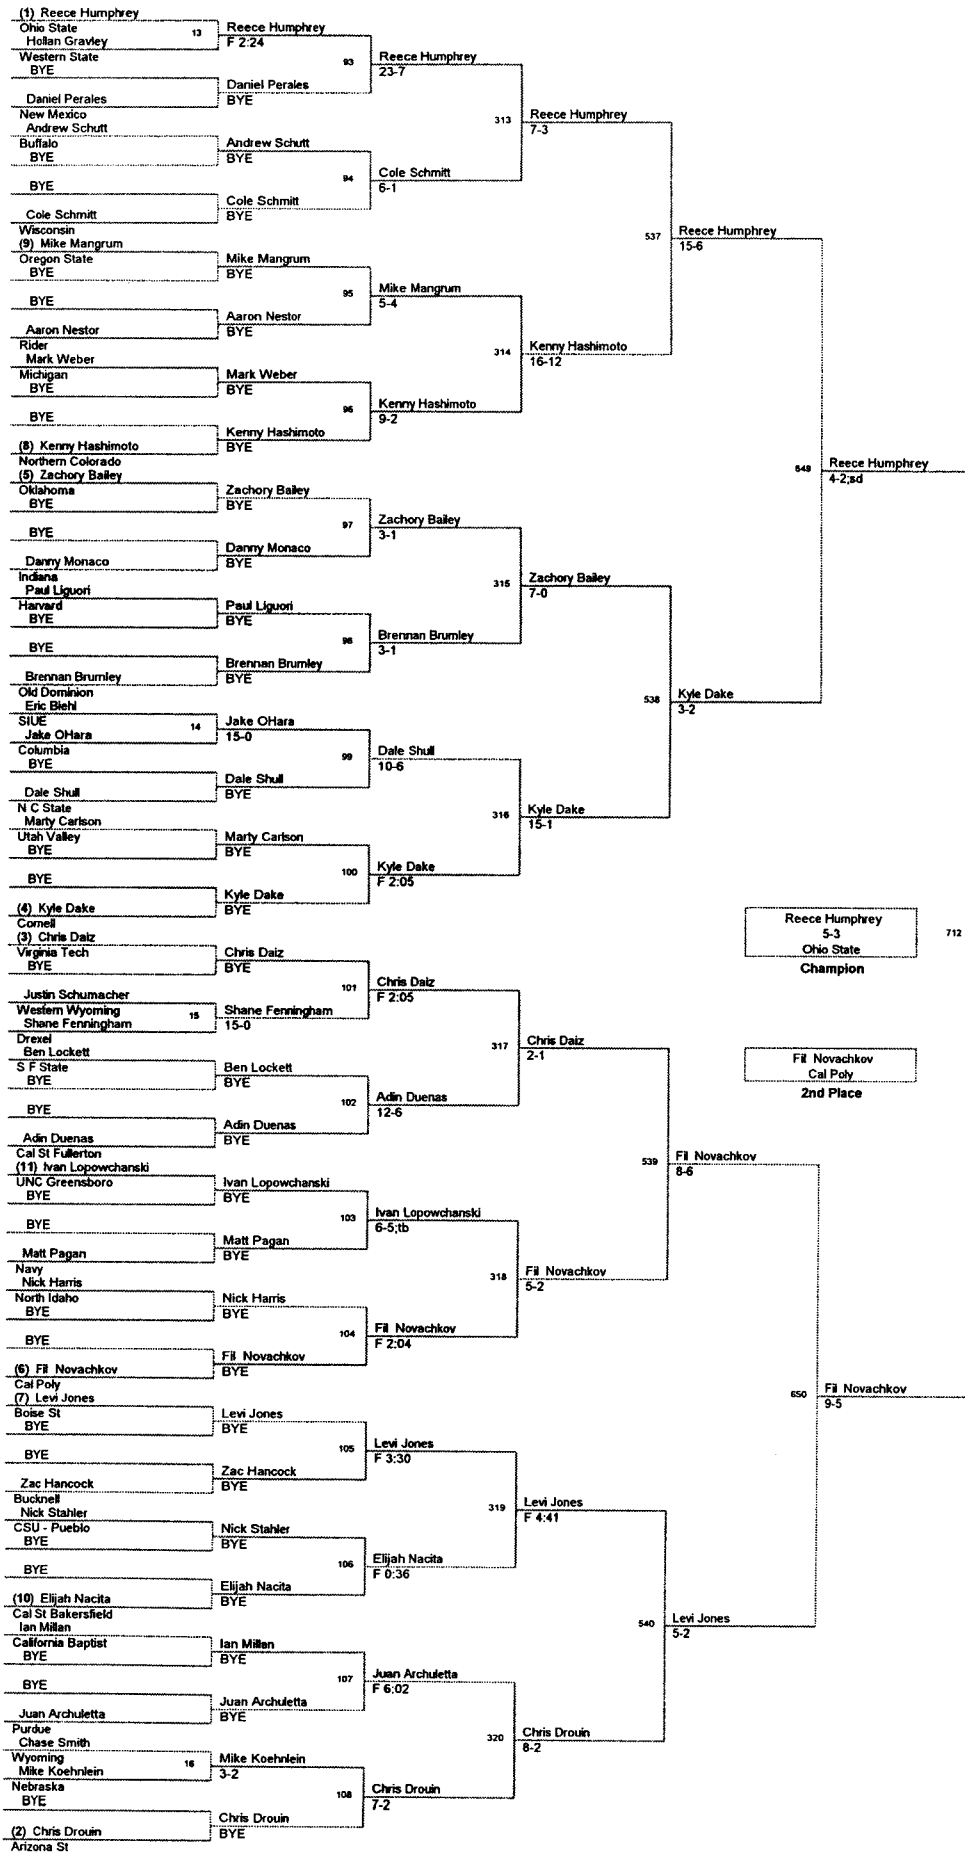

Plc	Points	Team	CH	CONS
1	122.5	Ohio State	-	-
2	121.5	Cornell	-	-
3	109.5	Oklahoma	-	-
4	97.5	Boise St	-	-
5	94.0	Nebraska	-	-
6	90.5	Indiana	-	-
7	78.5	Cal Poly	-	-
8	77.5	Oregon State	-	-
9	73.5	Wisconsin	-	-
10	71.0	Wyoming	-	-
11	69.5	Arizona St	-	-
12	60.0	Bucknell	-	-
13	58.0	Purdue	-	-
14	57.0	Navy	-	-
15	49.0	Rider	-	-
16	47.0	Michigan	-	-
17	41.5	Drexel	-	-
18	40.5	Harvard	-	-
19	36.5	Illinois	-	-
20	36.0	Virginia Tech	-	-
21	35.5	Cal St Bakersfield	-	-
22	33.0	Northern Colorado	-	-
23	32.0	Buffalo	-	-
24	30.5	Columbia	-	-
24	30.5	Hofstra	-	-
26	29.5	UNC Greensboro	-	-
27	29.0	Old Dominion	-	-
28	28.5	West Virginia	-	-
29	22.0	Utah Valley	-	-
30	17.5	California Baptist	-	-
31	16.0	Cal St Fullerton	-	-
32	15.0	S F State	-	-
32	15.0	Western State	-	-
34	14.0	Cal Davis	-	-
34	14.0	N C State	-	-
36	11.5	North Idaho	-	-
37	10.5	Air Force	-	-
38	9.5	Brown	-	-
39	7.0	SIUE	-	-
40	5.0	CSU - Pueblo	-	-
41	2.5	Western Wyoming	-	-
42		New Mexico	-	-

125 Lbs

133 Lbs

133 Lbs

141 Lbs

149 Lbs

165 Lbs

174 Lbs

184 Lbs

184 Lbs

Craig Brester
6-3
Nebraska
Champion

Eric Lapotsky
Oklahoma
2nd Place

Eric Lapotsky
med

197 Lbs

285 Lbs