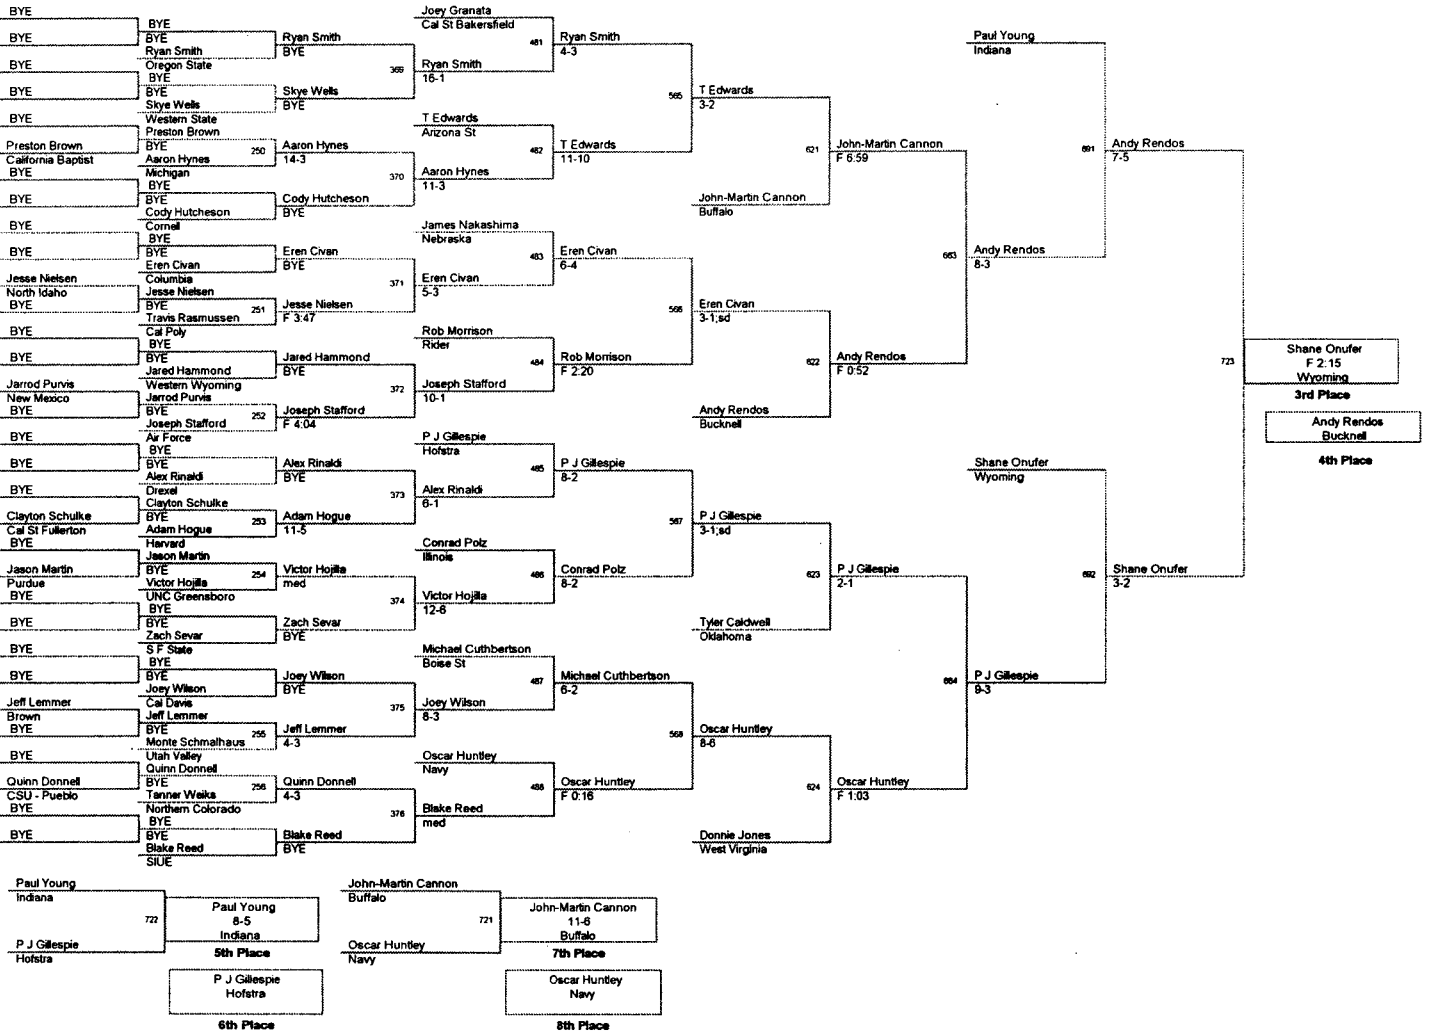

**125 Lbs**

133 Lbs

**133 Lbs**

141 Lbs

149 Lbs

157 Lbs

Andrew Howe  
6-3  
Wisconsin  
Champion

Colt Sponseller  
Ohio State  
2nd Place

165 Lbs

**174 Lbs**

184 Lbs

**184 Lbs**

**197 Lbs**