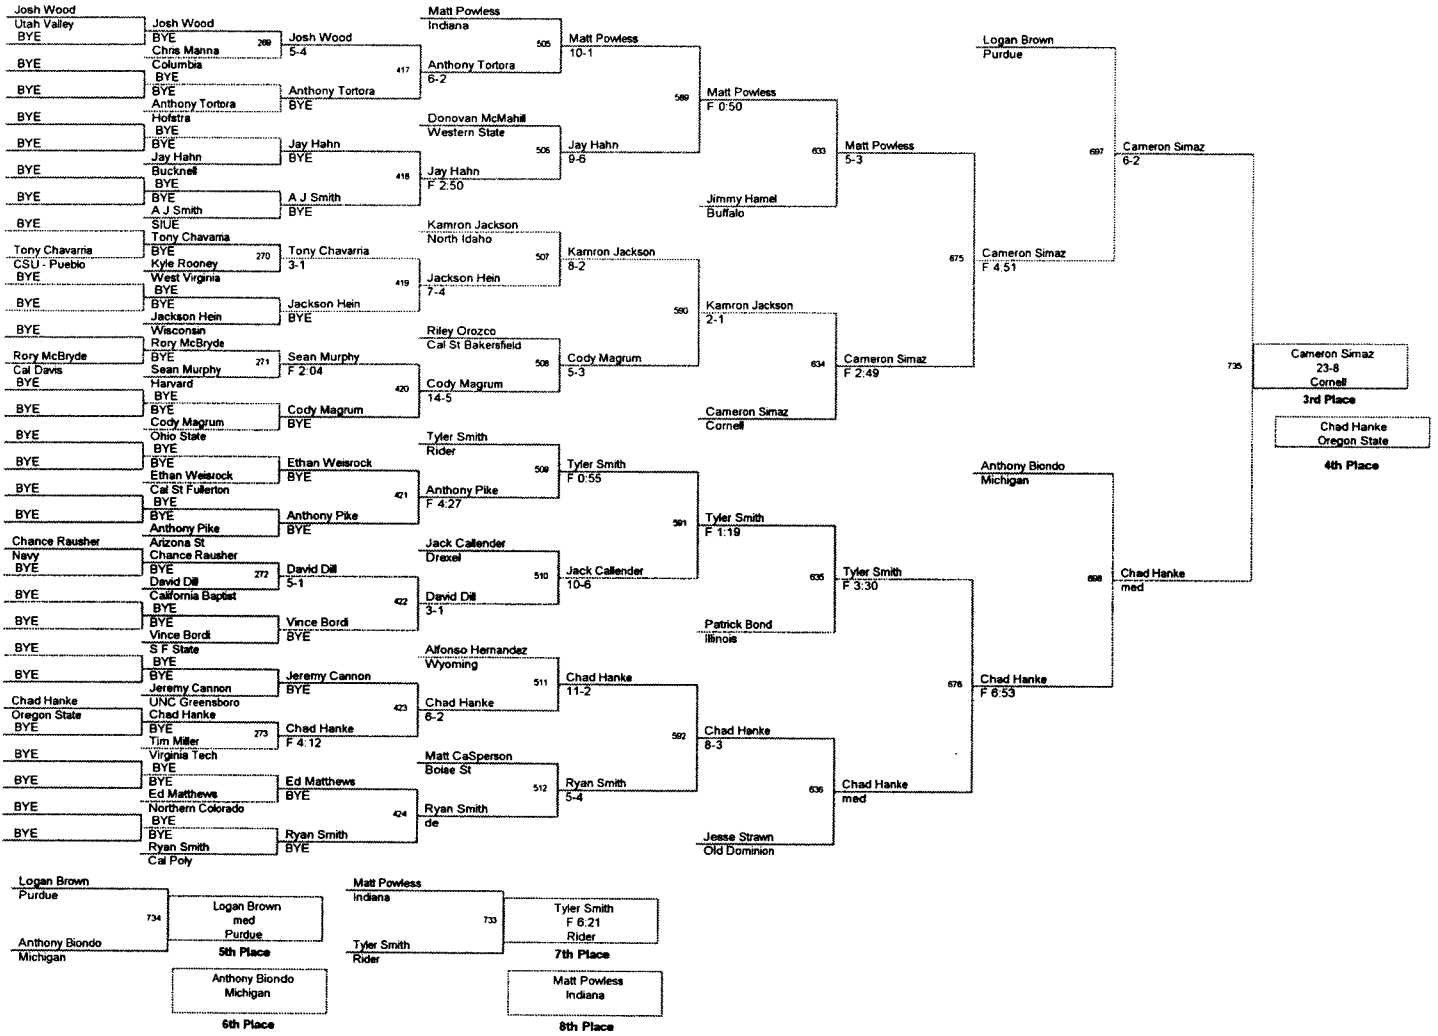

125 Lbs

133 Lbs

133 Lbs

141 Lbs

149 Lbs

165 Lbs

174 Lbs

184 Lbs

184 Lbs

Craig Brester
6-3
Nebraska
Champion

Eric Lapotsky
Oklahoma
2nd Place

Eric Lapotsky
med

197 Lbs

285 Lbs