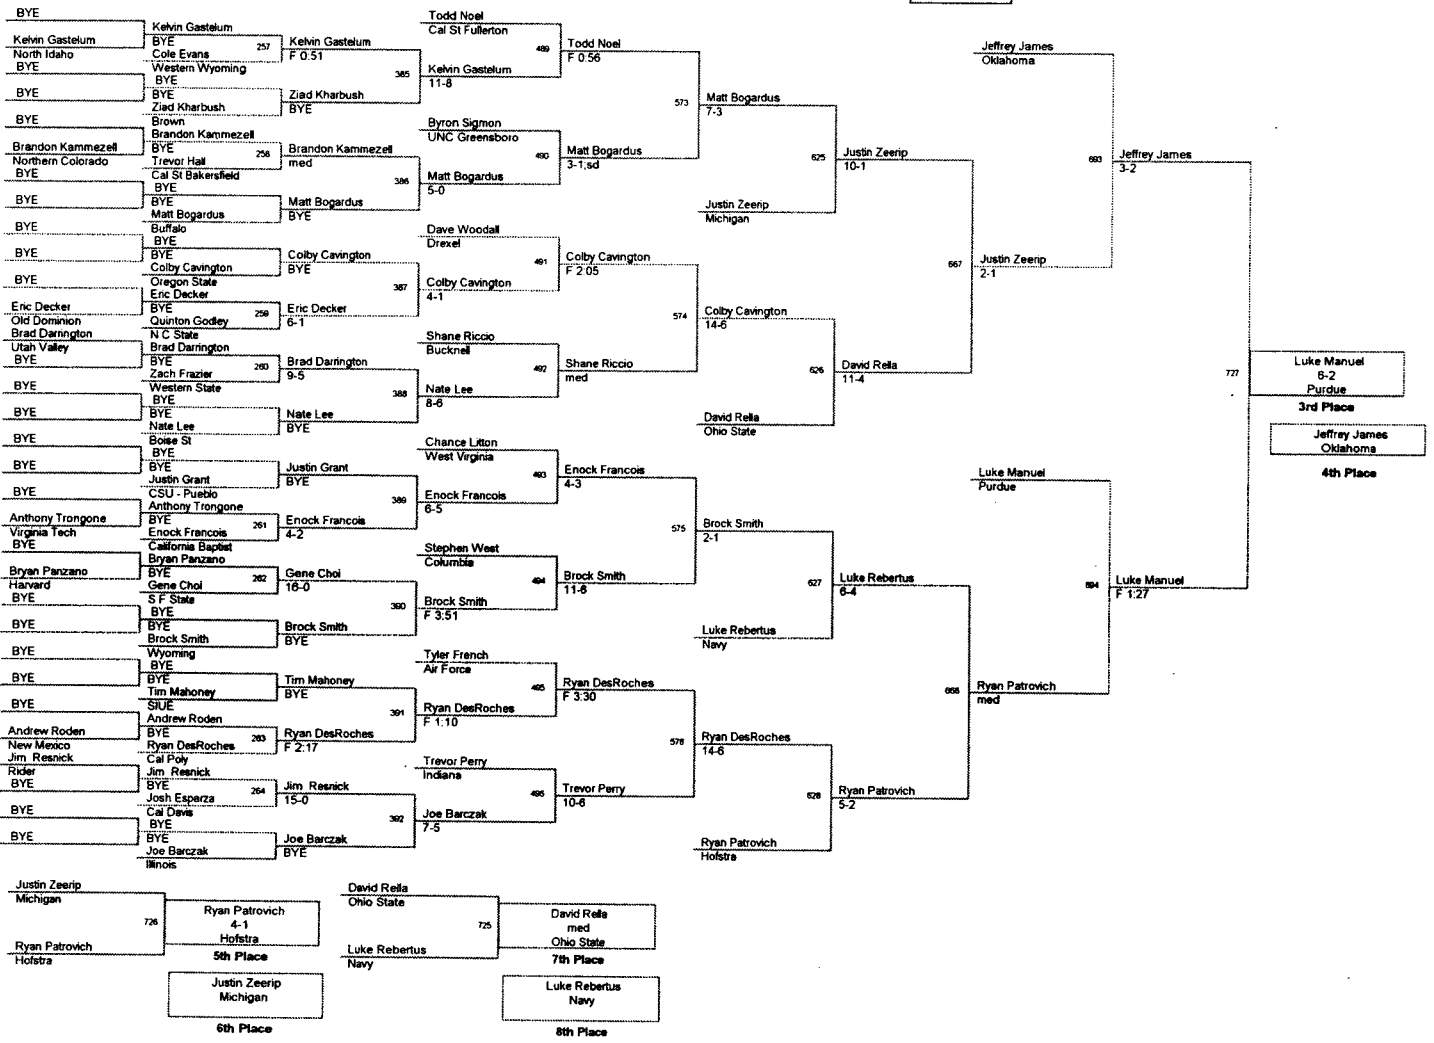

**125 Lbs**

133 Lbs

**133 Lbs**

141 Lbs

149 Lbs

157 Lbs

Andrew Howe  
6-3  
Wisconsin  
Champion

Colt Sponseller  
Ohio State  
2nd Place

165 Lbs

**174 Lbs**

184 Lbs

**184 Lbs**

**197 Lbs**