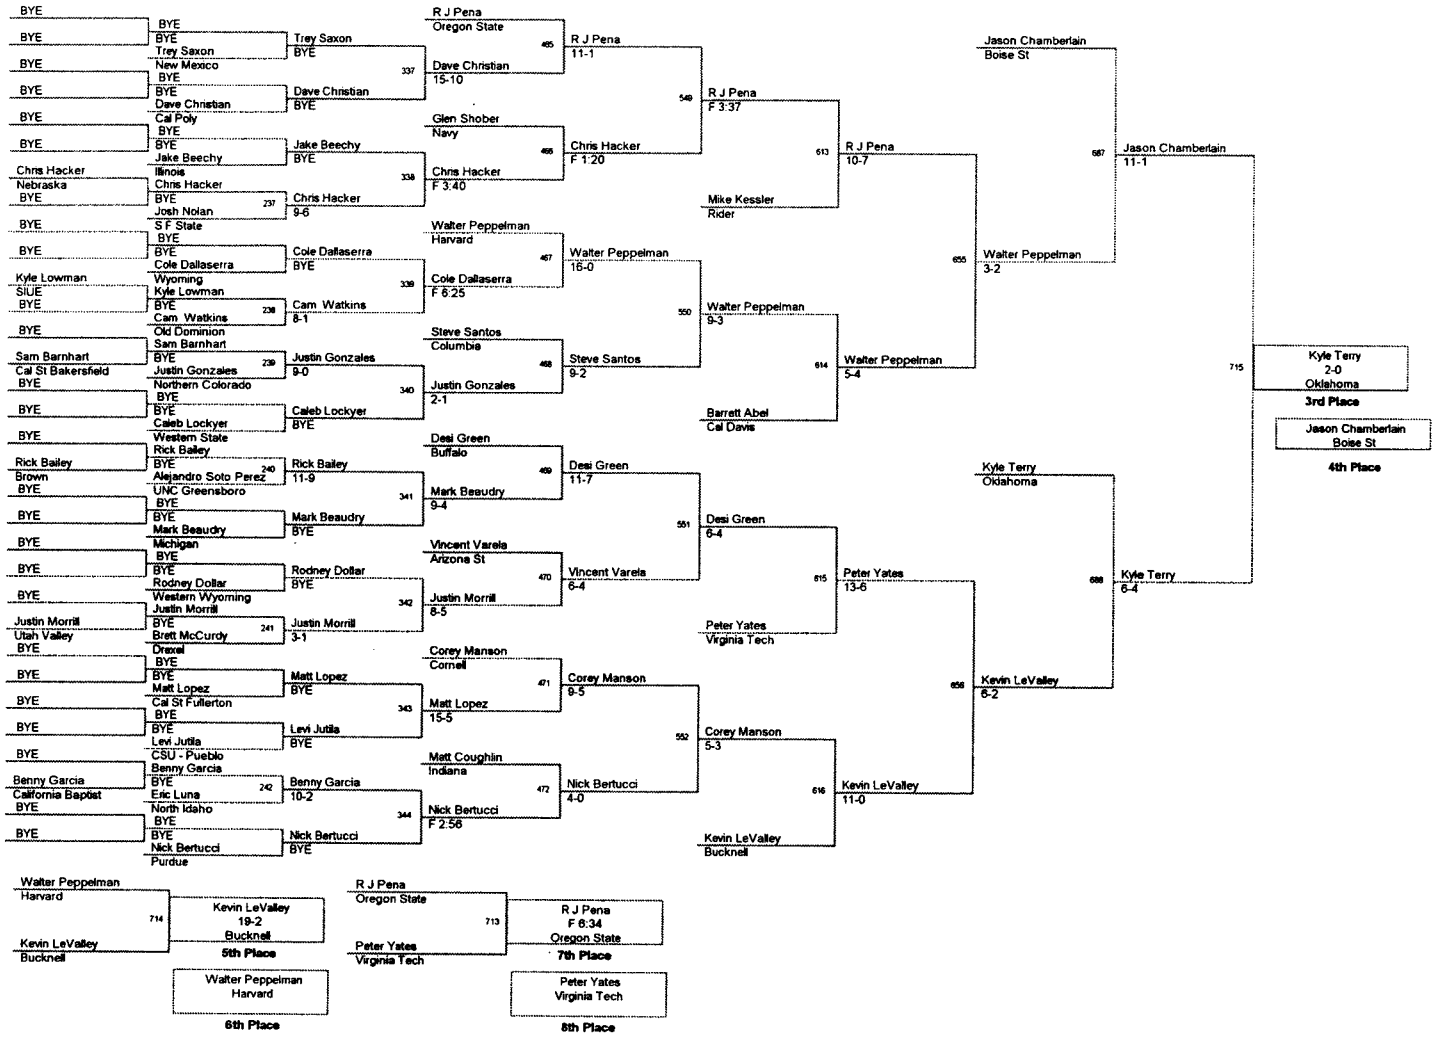

Plc	Points	Team	CH	CONS
1	122.5	Ohio State	-	-
2	121.5	Cornell	-	-
3	109.5	Oklahoma	-	-
4	97.5	Boise St	-	-
5	94.0	Nebraska	-	-
6	90.5	Indiana	-	-
7	78.5	Cal Poly	-	-
8	77.5	Oregon State	-	-
9	73.5	Wisconsin	-	-
10	71.0	Wyoming	-	-
11	69.5	Arizona St	-	-
12	60.0	Bucknell	-	-
13	58.0	Purdue	-	-
14	57.0	Navy	-	-
15	49.0	Rider	-	-
16	47.0	Michigan	-	-
17	41.5	Drexel	-	-
18	40.5	Harvard	-	-
19	36.5	Illinois	-	-
20	36.0	Virginia Tech	-	-
21	35.5	Cal St Bakersfield	-	-
22	33.0	Northern Colorado	-	-
23	32.0	Buffalo	-	-
24	30.5	Columbia	-	-
24	30.5	Hofstra	-	-
26	29.5	UNC Greensboro	-	-
27	29.0	Old Dominion	-	-
28	28.5	West Virginia	-	-
29	22.0	Utah Valley	-	-
30	17.5	California Baptist	-	-
31	16.0	Cal St Fullerton	-	-
32	15.0	S F State	-	-
32	15.0	Western State	-	-
34	14.0	Cal Davis	-	-
34	14.0	N C State	-	-
36	11.5	North Idaho	-	-
37	10.5	Air Force	-	-
38	9.5	Brown	-	-
39	7.0	SIUE	-	-
40	5.0	CSU - Pueblo	-	-
41	2.5	Western Wyoming	-	-
42		New Mexico	-	-

125 Lbs

133 Lbs

133 Lbs

141 Lbs

149 Lbs

165 Lbs

174 Lbs

184 Lbs

184 Lbs

Craig Brester
6-3
Nebraska
Champion

Eric Lapotsky
Oklahoma
2nd Place

Eric Lapotsky
med

197 Lbs

285 Lbs