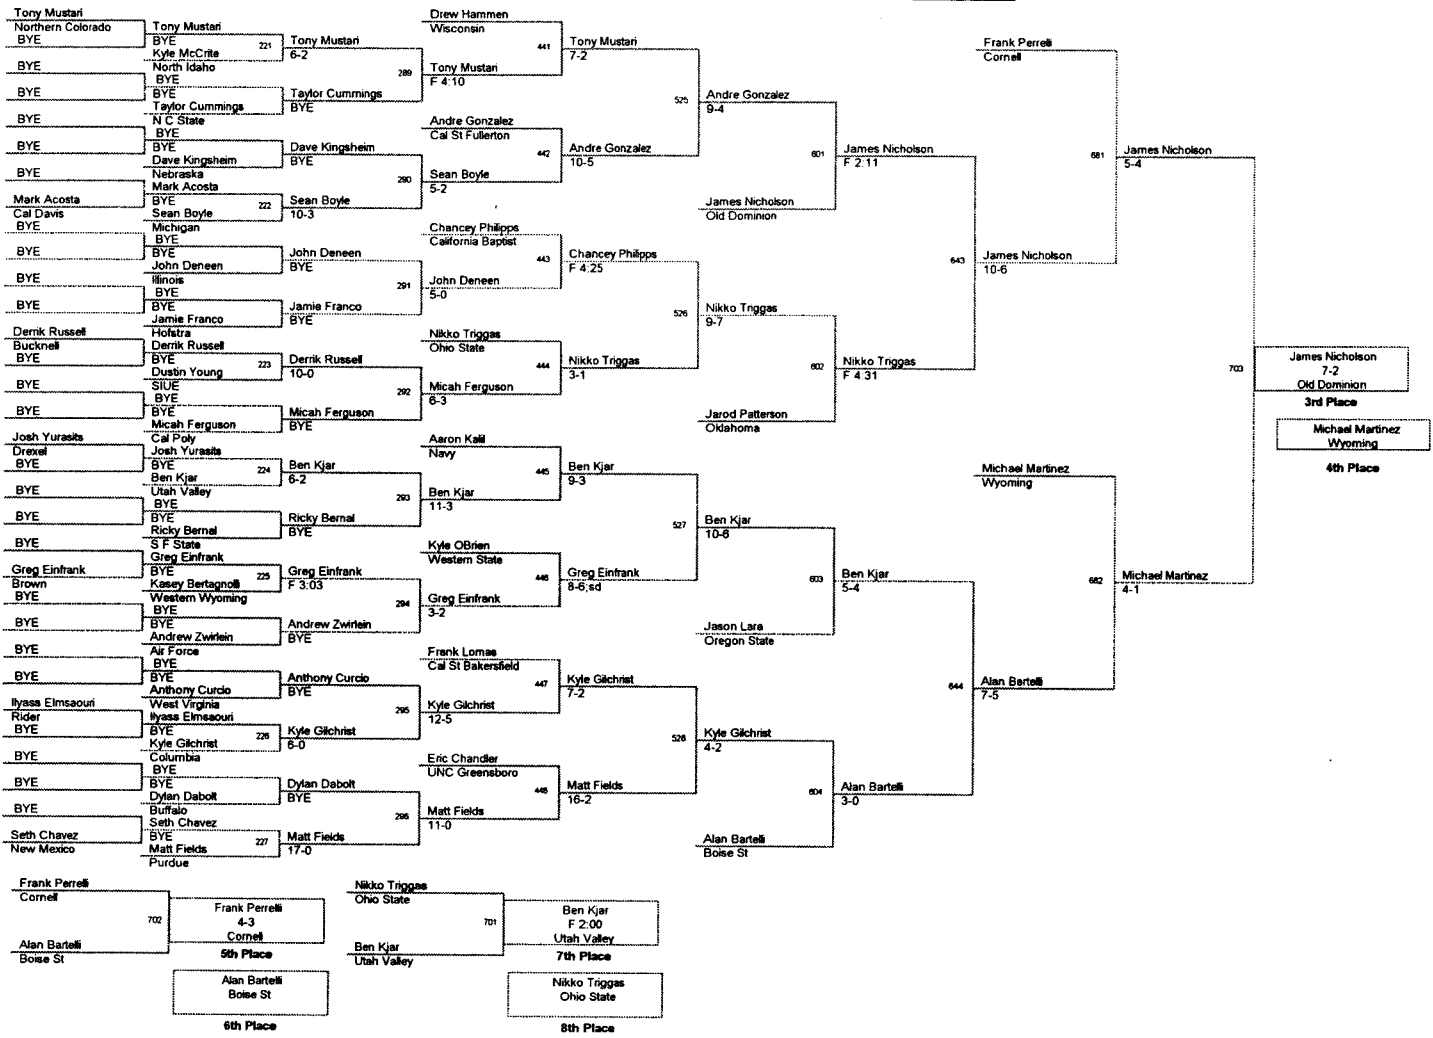

Plc	Points	Team	CH	CONS
1	122.5	Ohio State	-	-
2	121.5	Cornell	-	-
3	109.5	Oklahoma	-	-
4	97.5	Boise St	-	-
5	94.0	Nebraska	-	-
6	90.5	Indiana	-	-
7	78.5	Cal Poly	-	-
8	77.5	Oregon State	-	-
9	73.5	Wisconsin	-	-
10	71.0	Wyoming	-	-
11	69.5	Arizona St	-	-
12	60.0	Bucknell	-	-
13	58.0	Purdue	-	-
14	57.0	Navy	-	-
15	49.0	Rider	-	-
16	47.0	Michigan	-	-
17	41.5	Drexel	-	-
18	40.5	Harvard	-	-
19	36.5	Illinois	-	-
20	36.0	Virginia Tech	-	-
21	35.5	Cal St Bakersfield	-	-
22	33.0	Northern Colorado	-	-
23	32.0	Buffalo	-	-
24	30.5	Columbia	-	-
24	30.5	Hofstra	-	-
26	29.5	UNC Greensboro	-	-
27	29.0	Old Dominion	-	-
28	28.5	West Virginia	-	-
29	22.0	Utah Valley	-	-
30	17.5	California Baptist	-	-
31	16.0	Cal St Fullerton	-	-
32	15.0	S F State	-	-
32	15.0	Western State	-	-
34	14.0	Cal Davis	-	-
34	14.0	N C State	-	-
36	11.5	North Idaho	-	-
37	10.5	Air Force	-	-
38	9.5	Brown	-	-
39	7.0	SIUE	-	-
40	5.0	CSU - Pueblo	-	-
41	2.5	Western Wyoming	-	-
42		New Mexico	-	-

125 Lbs

133 Lbs

133 Lbs

141 Lbs

149 Lbs

165 Lbs

174 Lbs

184 Lbs

184 Lbs

Craig Brester
6-3
Nebraska
Champion

Eric Lapotsky
Oklahoma
2nd Place

Eric Lapotsky
med

197 Lbs

285 Lbs