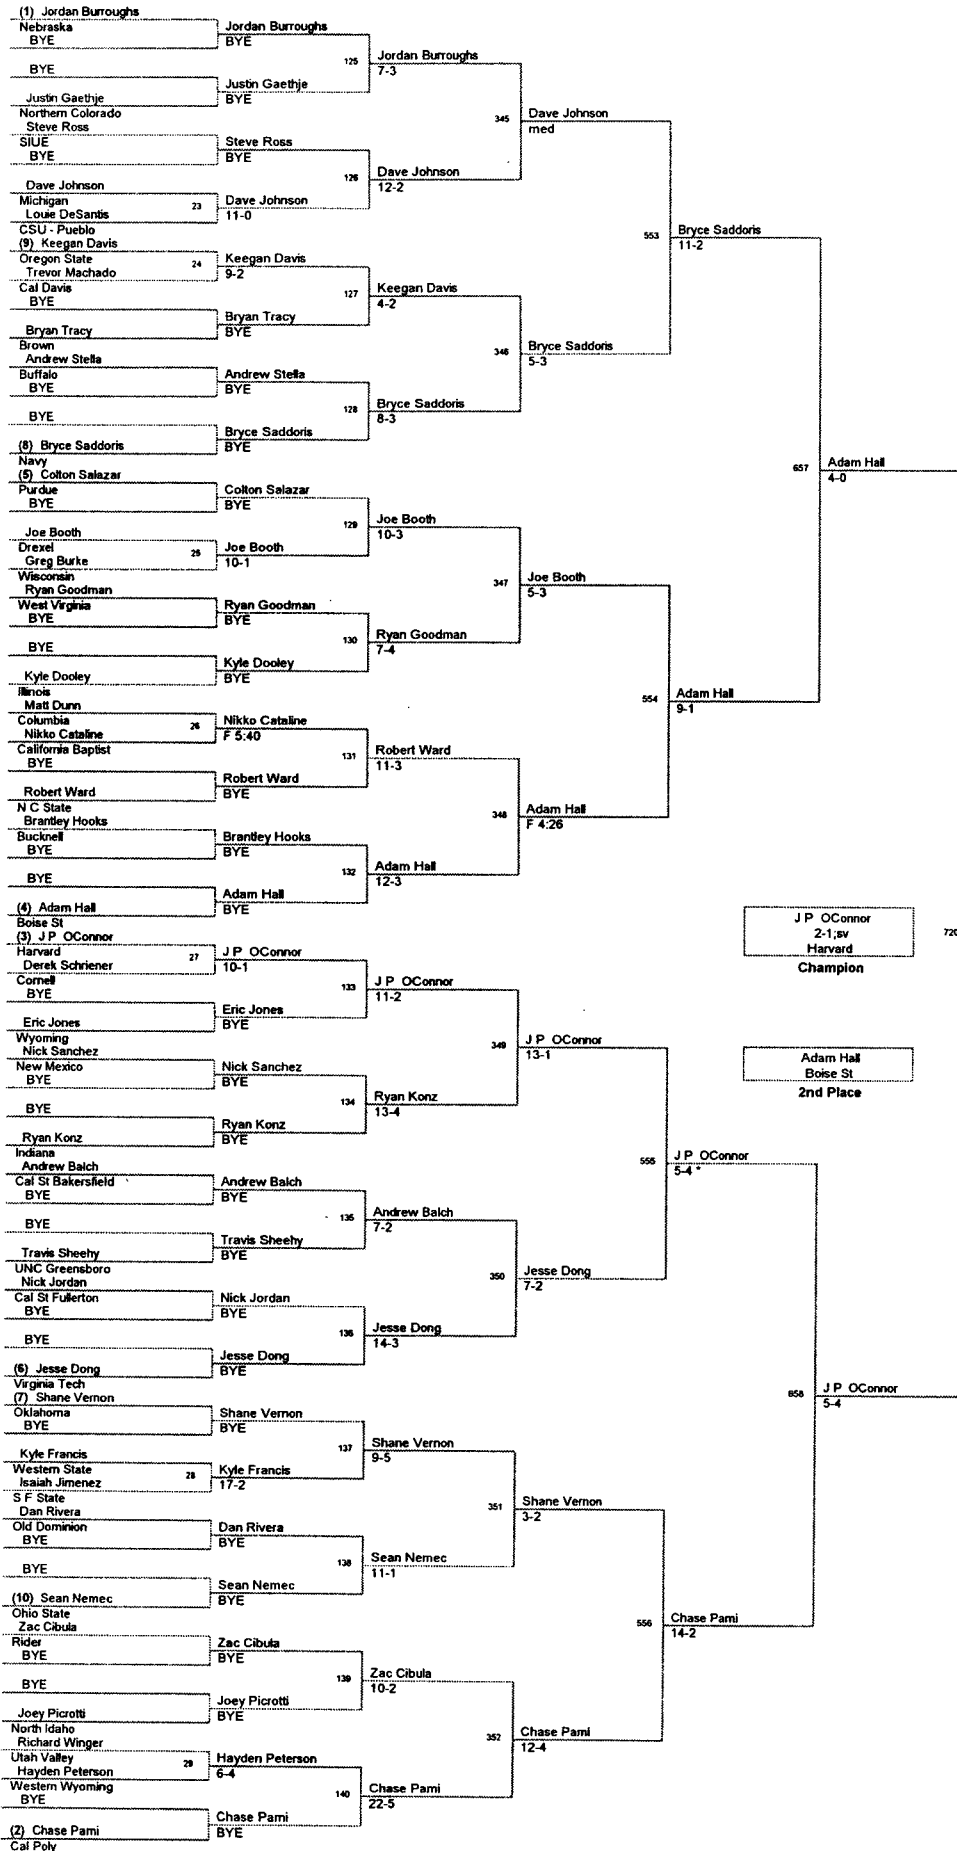

Plc	Points	Team	CH	CONS
1	122.5	Ohio State	-	-
2	121.5	Cornell	-	-
3	109.5	Oklahoma	-	-
4	97.5	Boise St	-	-
5	94.0	Nebraska	-	-
6	90.5	Indiana	-	-
7	78.5	Cal Poly	-	-
8	77.5	Oregon State	-	-
9	73.5	Wisconsin	-	-
10	71.0	Wyoming	-	-
11	69.5	Arizona St	-	-
12	60.0	Bucknell	-	-
13	58.0	Purdue	-	-
14	57.0	Navy	-	-
15	49.0	Rider	-	-
16	47.0	Michigan	-	-
17	41.5	Drexel	-	-
18	40.5	Harvard	-	-
19	36.5	Illinois	-	-
20	36.0	Virginia Tech	-	-
21	35.5	Cal St Bakersfield	-	-
22	33.0	Northern Colorado	-	-
23	32.0	Buffalo	-	-
24	30.5	Columbia	-	-
24	30.5	Hofstra	-	-
26	29.5	UNC Greensboro	-	-
27	29.0	Old Dominion	-	-
28	28.5	West Virginia	-	-
29	22.0	Utah Valley	-	-
30	17.5	California Baptist	-	-
31	16.0	Cal St Fullerton	-	-
32	15.0	S F State	-	-
32	15.0	Western State	-	-
34	14.0	Cal Davis	-	-
34	14.0	N C State	-	-
36	11.5	North Idaho	-	-
37	10.5	Air Force	-	-
38	9.5	Brown	-	-
39	7.0	SIUE	-	-
40	5.0	CSU - Pueblo	-	-
41	2.5	Western Wyoming	-	-
42		New Mexico	-	-

**125 Lbs**

133 Lbs

**133 Lbs**

141 Lbs

149 Lbs

157 Lbs

Andrew Howe  
6-3  
Wisconsin  
Champion

Colt Sponseller  
Ohio State  
2nd Place

165 Lbs

**174 Lbs**

184 Lbs

**184 Lbs**

**197 Lbs**