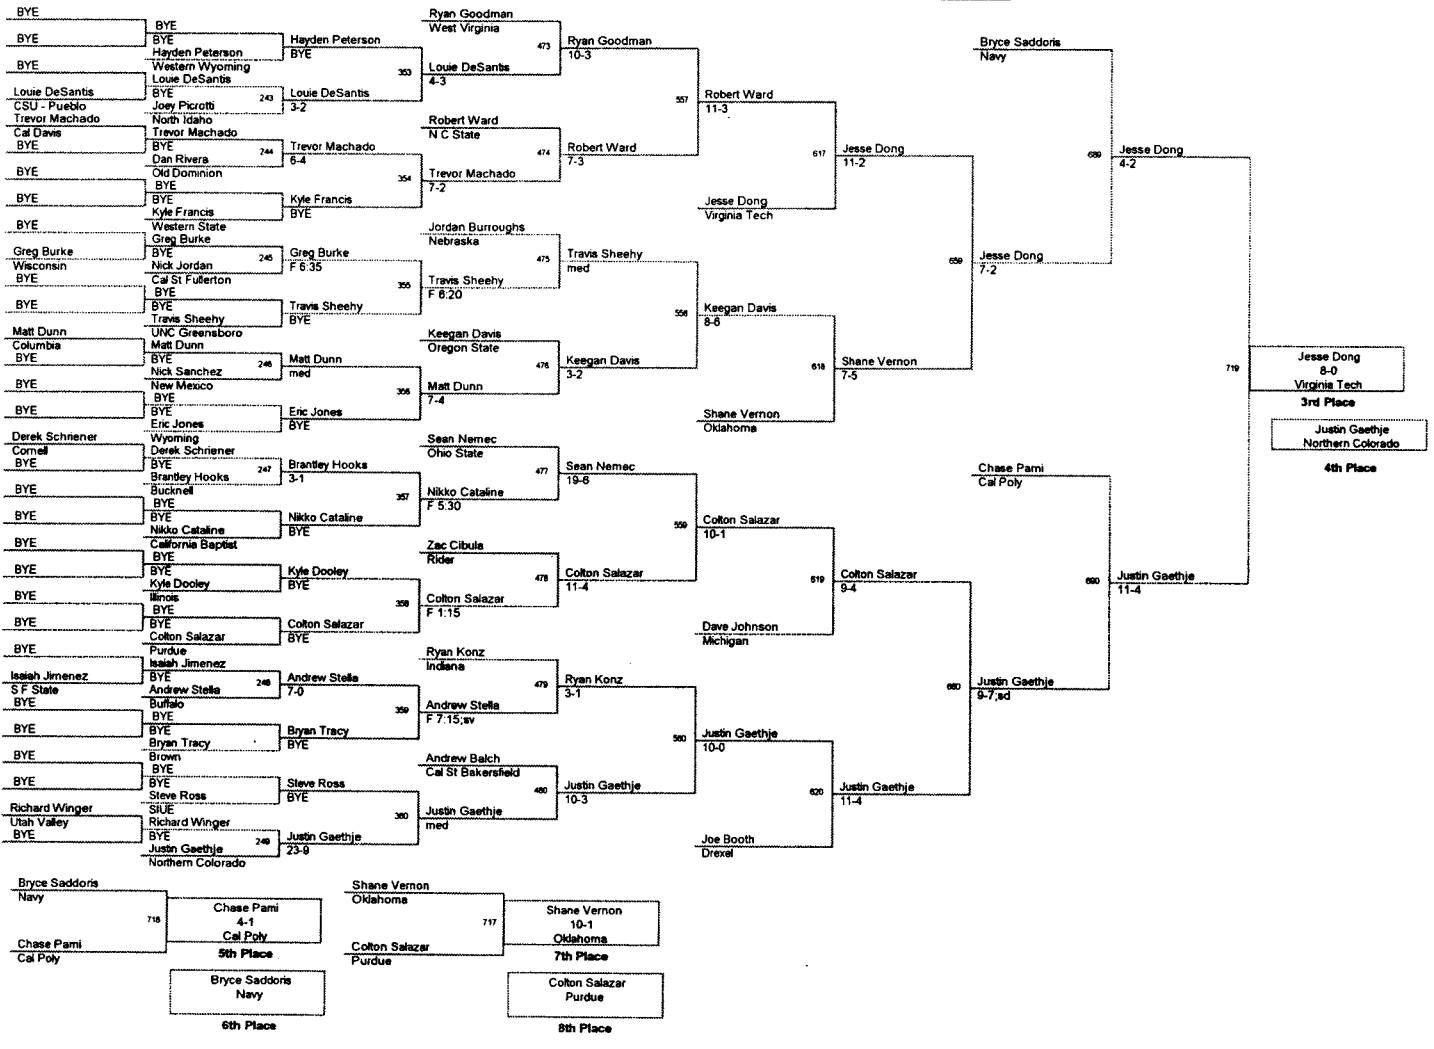

**125 Lbs**

133 Lbs

**133 Lbs**

141 Lbs

149 Lbs

157 Lbs

Andrew Howe  
6-3  
Wisconsin  
Champion

Colt Sponseller  
Ohio State  
2nd Place

165 Lbs

**174 Lbs**

184 Lbs

**184 Lbs**

**197 Lbs**