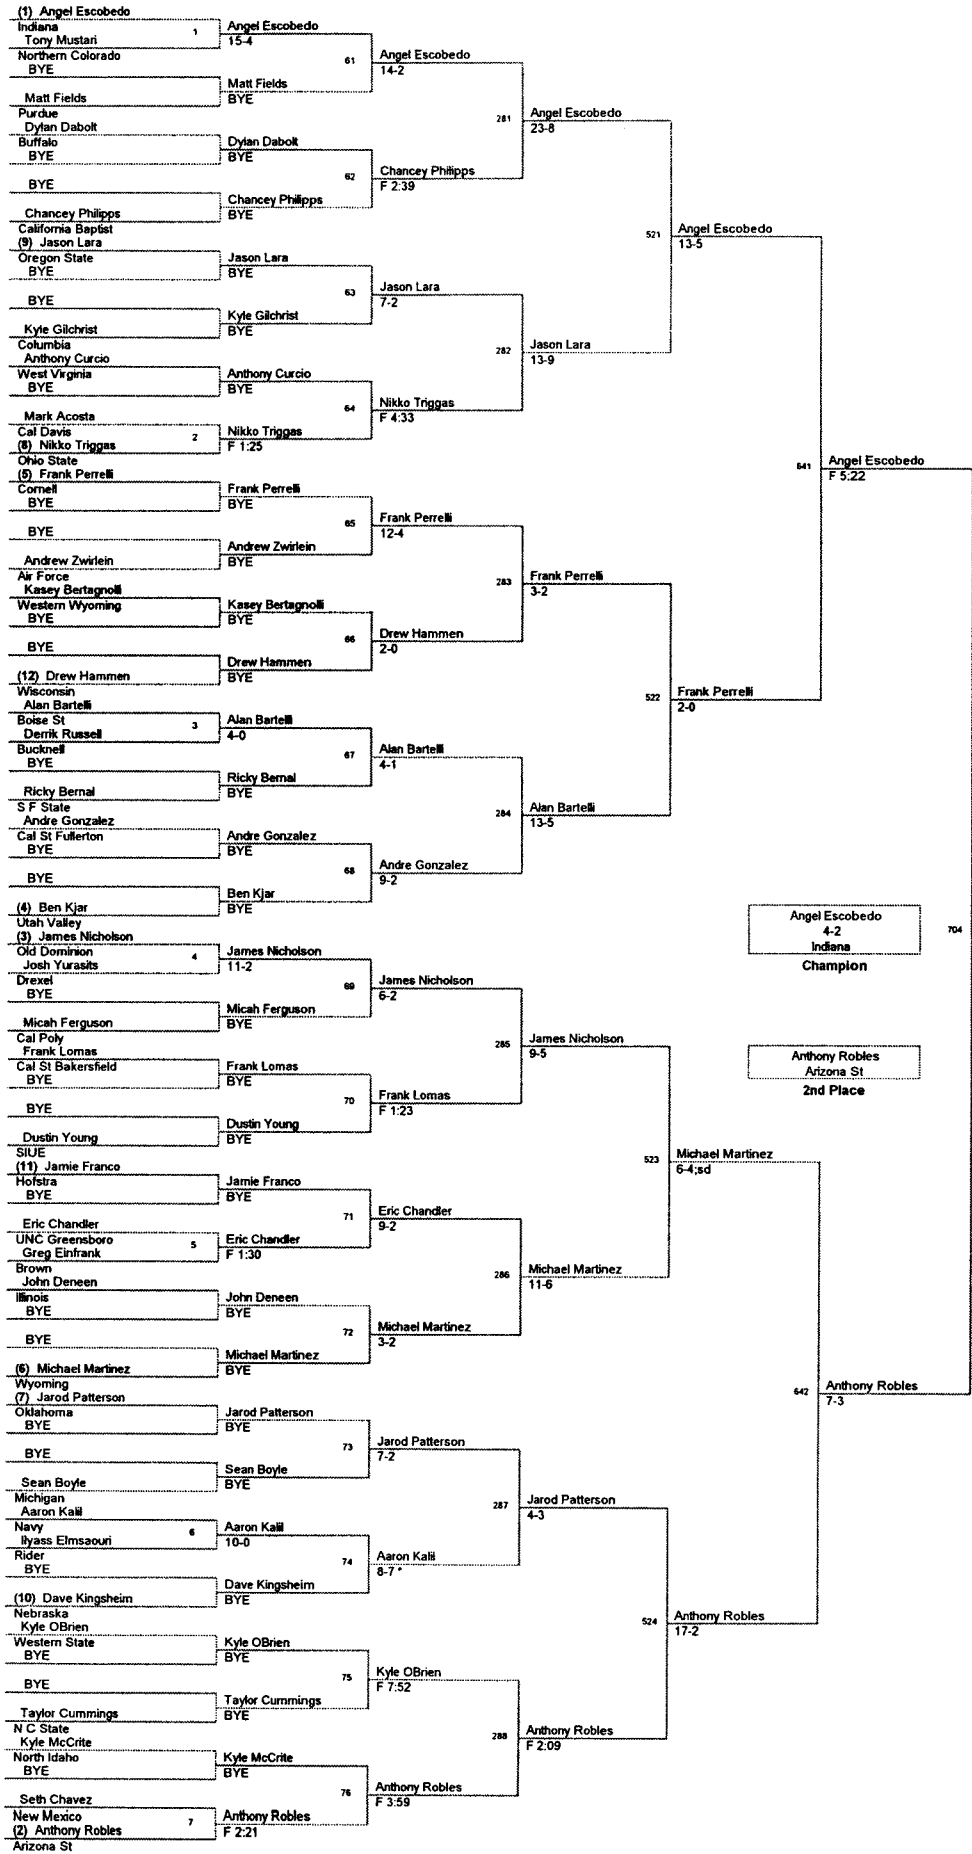

Plc	Points	Team	CH	CONS
1	122.5	Ohio State	-	-
2	121.5	Cornell	-	-
3	109.5	Oklahoma	-	-
4	97.5	Boise St	-	-
5	94.0	Nebraska	-	-
6	90.5	Indiana	-	-
7	78.5	Cal Poly	-	-
8	77.5	Oregon State	-	-
9	73.5	Wisconsin	-	-
10	71.0	Wyoming	-	-
11	69.5	Arizona St	-	-
12	60.0	Bucknell	-	-
13	58.0	Purdue	-	-
14	57.0	Navy	-	-
15	49.0	Rider	-	-
16	47.0	Michigan	-	-
17	41.5	Drexel	-	-
18	40.5	Harvard	-	-
19	36.5	Illinois	-	-
20	36.0	Virginia Tech	-	-
21	35.5	Cal St Bakersfield	-	-
22	33.0	Northern Colorado	-	-
23	32.0	Buffalo	-	-
24	30.5	Columbia	-	-
24	30.5	Hofstra	-	-
26	29.5	UNC Greensboro	-	-
27	29.0	Old Dominion	-	-
28	28.5	West Virginia	-	-
29	22.0	Utah Valley	-	-
30	17.5	California Baptist	-	-
31	16.0	Cal St Fullerton	-	-
32	15.0	S F State	-	-
32	15.0	Western State	-	-
34	14.0	Cal Davis	-	-
34	14.0	N C State	-	-
36	11.5	North Idaho	-	-
37	10.5	Air Force	-	-
38	9.5	Brown	-	-
39	7.0	SIUE	-	-
40	5.0	CSU - Pueblo	-	-
41	2.5	Western Wyoming	-	-
42		New Mexico	-	-

**125 Lbs**

133 Lbs

**133 Lbs**

141 Lbs

149 Lbs

157 Lbs

Andrew Howe  
6-3  
Wisconsin  
Champion

Colt Sponseller  
Ohio State  
2nd Place

165 Lbs

**174 Lbs**

184 Lbs

**184 Lbs**

**197 Lbs**