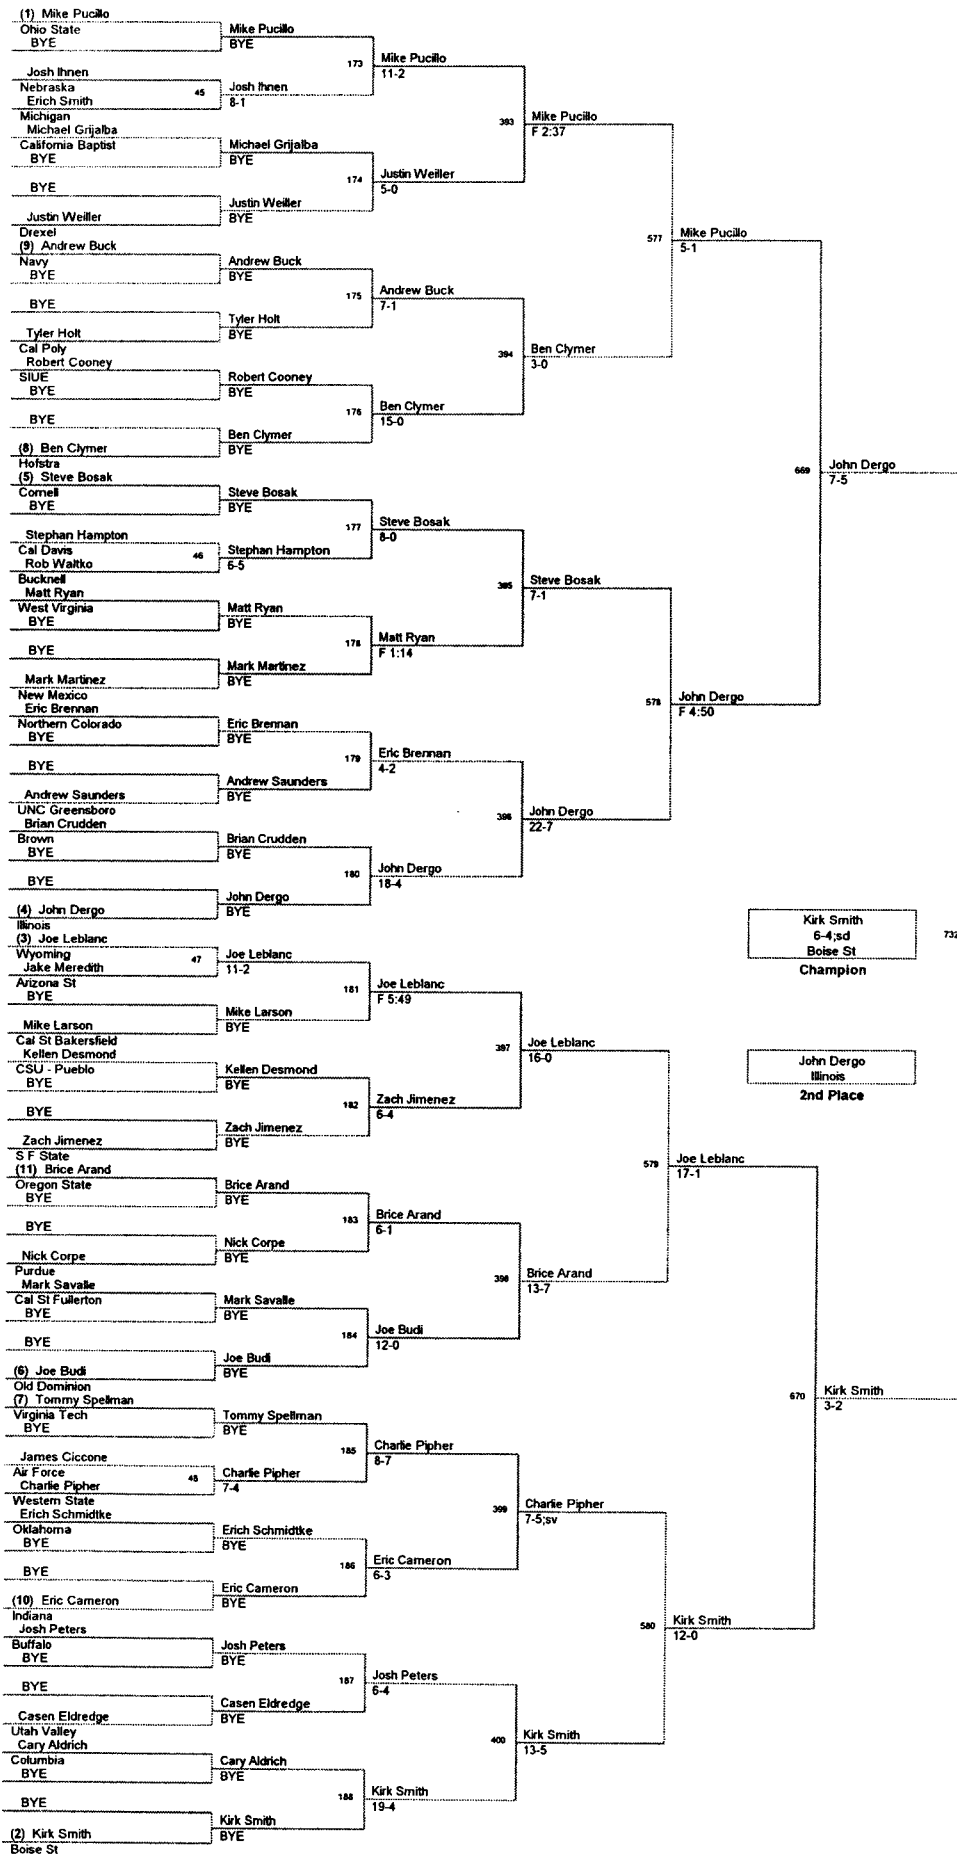

Plc	Points	Team	CH	CONS
1	122.5	Ohio State	-	-
2	121.5	Cornell	-	-
3	109.5	Oklahoma	-	-
4	97.5	Boise St	-	-
5	94.0	Nebraska	-	-
6	90.5	Indiana	-	-
7	78.5	Cal Poly	-	-
8	77.5	Oregon State	-	-
9	73.5	Wisconsin	-	-
10	71.0	Wyoming	-	-
11	69.5	Arizona St	-	-
12	60.0	Bucknell	-	-
13	58.0	Purdue	-	-
14	57.0	Navy	-	-
15	49.0	Rider	-	-
16	47.0	Michigan	-	-
17	41.5	Drexel	-	-
18	40.5	Harvard	-	-
19	36.5	Illinois	-	-
20	36.0	Virginia Tech	-	-
21	35.5	Cal St Bakersfield	-	-
22	33.0	Northern Colorado	-	-
23	32.0	Buffalo	-	-
24	30.5	Columbia	-	-
24	30.5	Hofstra	-	-
26	29.5	UNC Greensboro	-	-
27	29.0	Old Dominion	-	-
28	28.5	West Virginia	-	-
29	22.0	Utah Valley	-	-
30	17.5	California Baptist	-	-
31	16.0	Cal St Fullerton	-	-
32	15.0	S F State	-	-
32	15.0	Western State	-	-
34	14.0	Cal Davis	-	-
34	14.0	N C State	-	-
36	11.5	North Idaho	-	-
37	10.5	Air Force	-	-
38	9.5	Brown	-	-
39	7.0	SIUE	-	-
40	5.0	CSU - Pueblo	-	-
41	2.5	Western Wyoming	-	-
42		New Mexico	-	-

165 Lbs

**174 Lbs**

184 Lbs

**184 Lbs**

**197 Lbs**