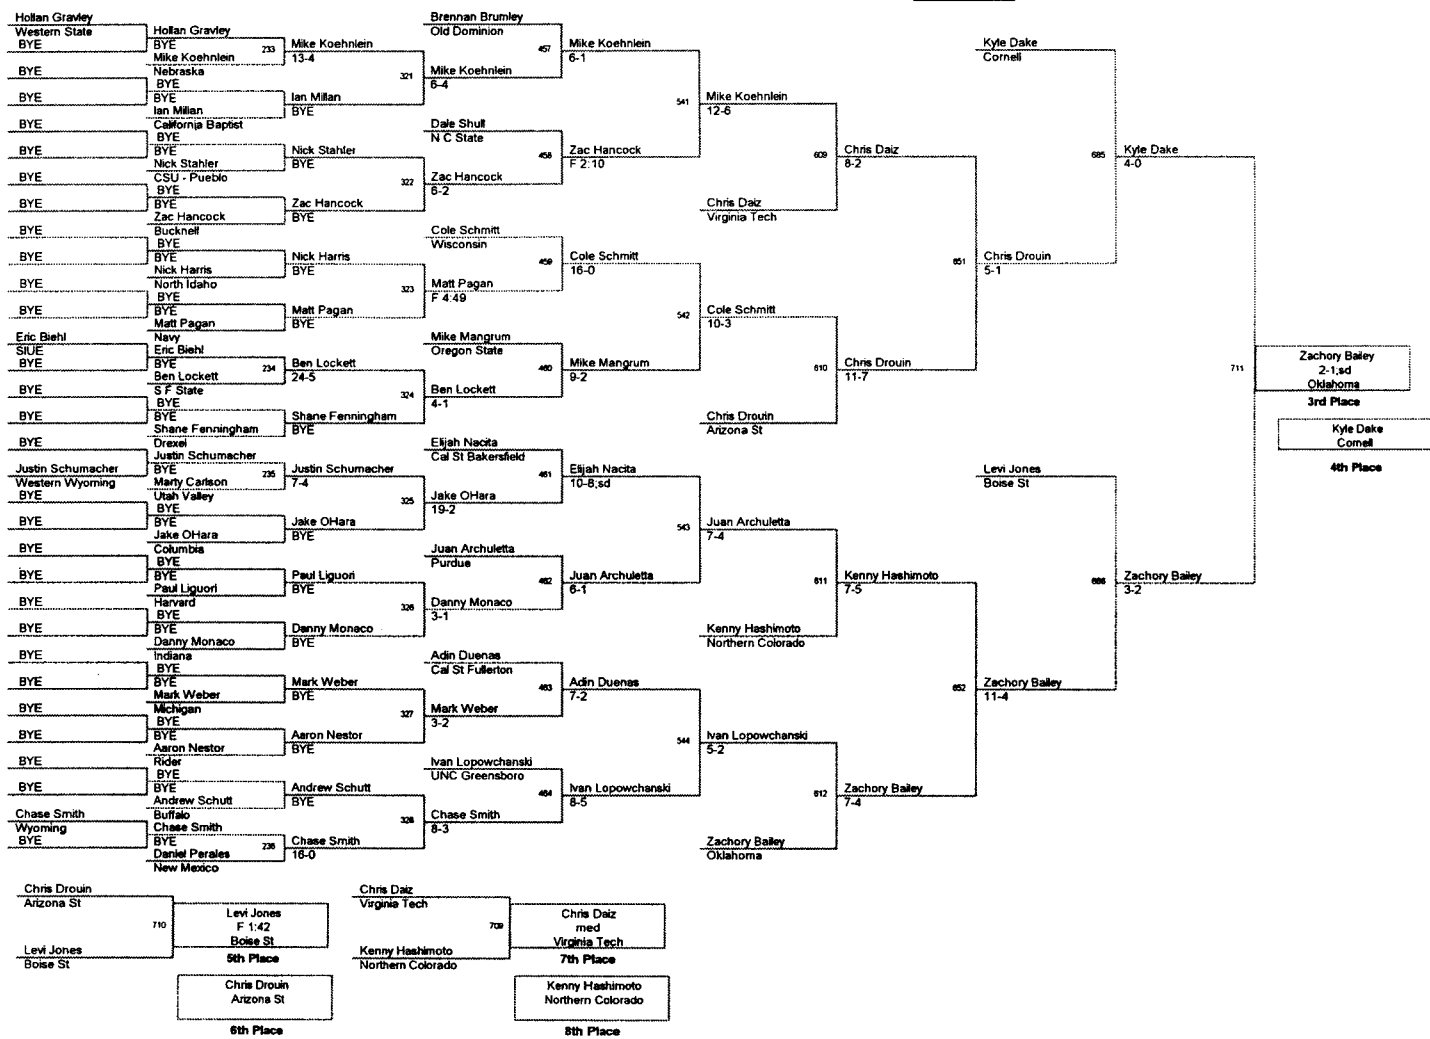

Plc	Points	Team	CH	CONS
1	122.5	Ohio State	-	-
2	121.5	Cornell	-	-
3	109.5	Oklahoma	-	-
4	97.5	Boise St	-	-
5	94.0	Nebraska	-	-
6	90.5	Indiana	-	-
7	78.5	Cal Poly	-	-
8	77.5	Oregon State	-	-
9	73.5	Wisconsin	-	-
10	71.0	Wyoming	-	-
11	69.5	Arizona St	-	-
12	60.0	Bucknell	-	-
13	58.0	Purdue	-	-
14	57.0	Navy	-	-
15	49.0	Rider	-	-
16	47.0	Michigan	-	-
17	41.5	Drexel	-	-
18	40.5	Harvard	-	-
19	36.5	Illinois	-	-
20	36.0	Virginia Tech	-	-
21	35.5	Cal St Bakersfield	-	-
22	33.0	Northern Colorado	-	-
23	32.0	Buffalo	-	-
24	30.5	Columbia	-	-
24	30.5	Hofstra	-	-
26	29.5	UNC Greensboro	-	-
27	29.0	Old Dominion	-	-
28	28.5	West Virginia	-	-
29	22.0	Utah Valley	-	-
30	17.5	California Baptist	-	-
31	16.0	Cal St Fullerton	-	-
32	15.0	S F State	-	-
32	15.0	Western State	-	-
34	14.0	Cal Davis	-	-
34	14.0	N C State	-	-
36	11.5	North Idaho	-	-
37	10.5	Air Force	-	-
38	9.5	Brown	-	-
39	7.0	SIUE	-	-
40	5.0	CSU - Pueblo	-	-
41	2.5	Western Wyoming	-	-
42		New Mexico	-	-

**125 Lbs**

133 Lbs

**133 Lbs**

141 Lbs

149 Lbs

157 Lbs

Andrew Howe  
6-3  
Wisconsin  
Champion

Colt Sponseller  
Ohio State  
2nd Place

165 Lbs

**174 Lbs**

184 Lbs

**184 Lbs**

**197 Lbs**