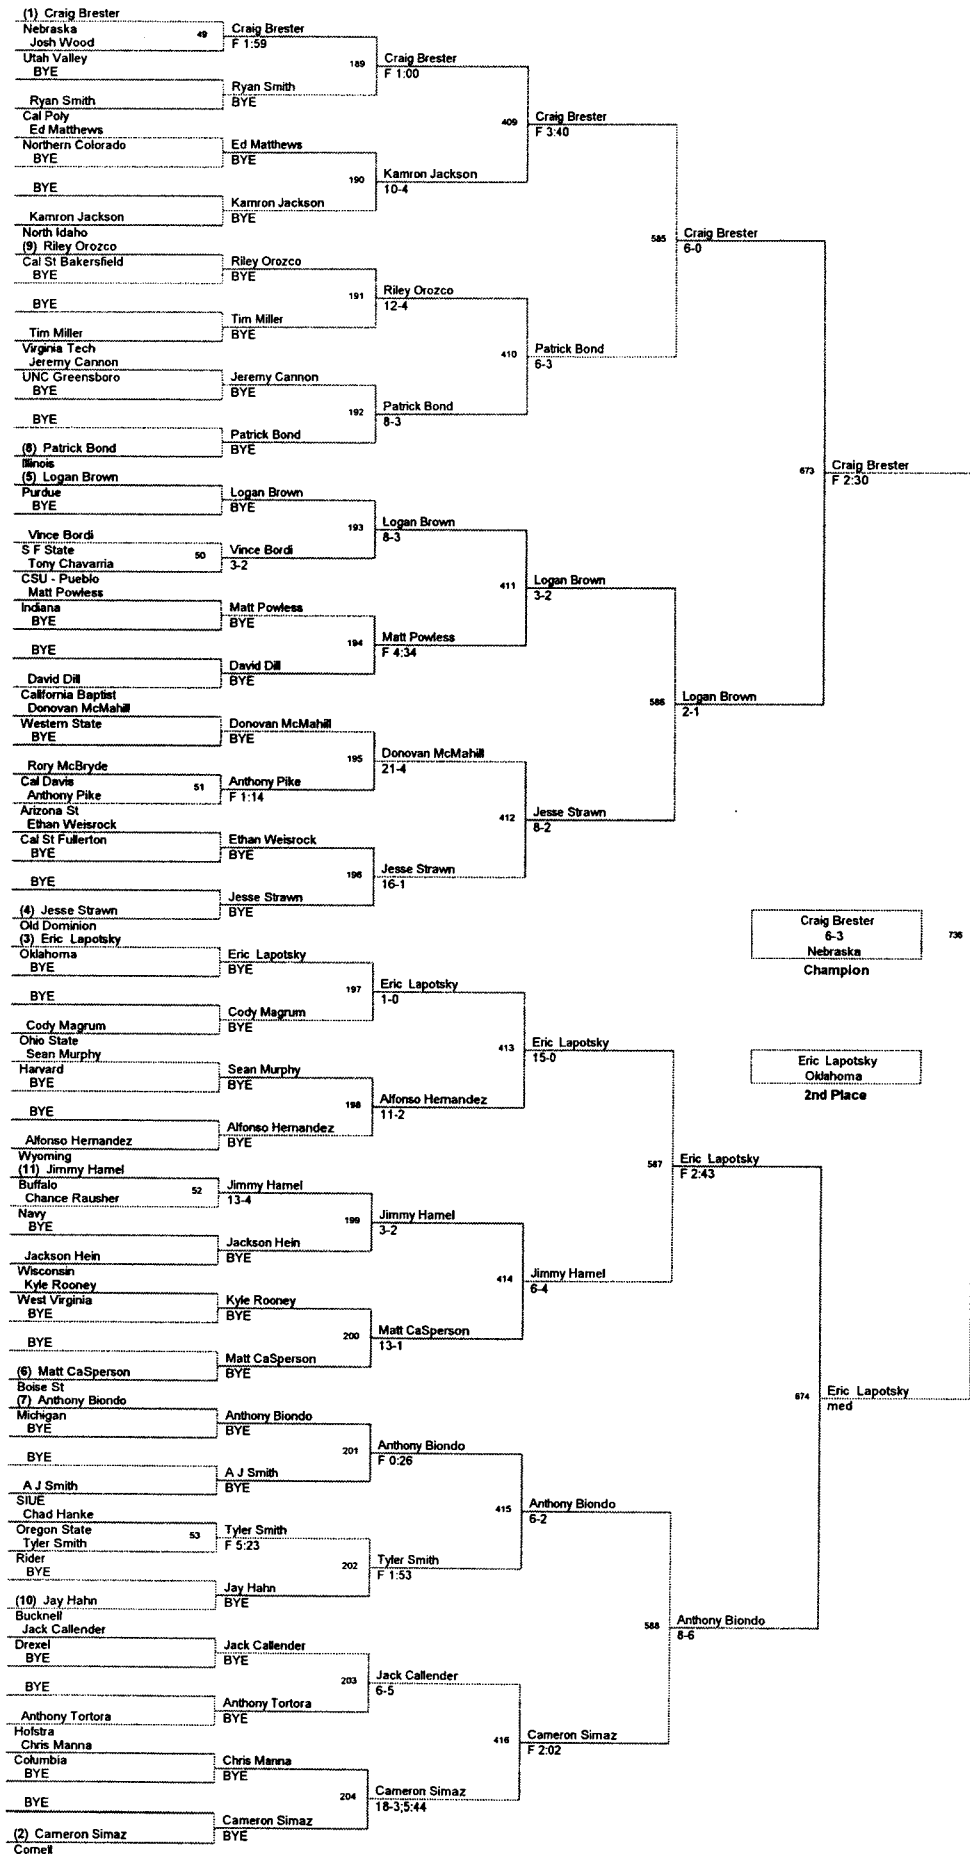

Plc	Points	Team	CH	CONS
1	122.5	Ohio State	-	-
2	121.5	Cornell	-	-
3	109.5	Oklahoma	-	-
4	97.5	Boise St	-	-
5	94.0	Nebraska	-	-
6	90.5	Indiana	-	-
7	78.5	Cal Poly	-	-
8	77.5	Oregon State	-	-
9	73.5	Wisconsin	-	-
10	71.0	Wyoming	-	-
11	69.5	Arizona St	-	-
12	60.0	Bucknell	-	-
13	58.0	Purdue	-	-
14	57.0	Navy	-	-
15	49.0	Rider	-	-
16	47.0	Michigan	-	-
17	41.5	Drexel	-	-
18	40.5	Harvard	-	-
19	36.5	Illinois	-	-
20	36.0	Virginia Tech	-	-
21	35.5	Cal St Bakersfield	-	-
22	33.0	Northern Colorado	-	-
23	32.0	Buffalo	-	-
24	30.5	Columbia	-	-
24	30.5	Hofstra	-	-
26	29.5	UNC Greensboro	-	-
27	29.0	Old Dominion	-	-
28	28.5	West Virginia	-	-
29	22.0	Utah Valley	-	-
30	17.5	California Baptist	-	-
31	16.0	Cal St Fullerton	-	-
32	15.0	S F State	-	-
32	15.0	Western State	-	-
34	14.0	Cal Davis	-	-
34	14.0	N C State	-	-
36	11.5	North Idaho	-	-
37	10.5	Air Force	-	-
38	9.5	Brown	-	-
39	7.0	SIUE	-	-
40	5.0	CSU - Pueblo	-	-
41	2.5	Western Wyoming	-	-
42		New Mexico	-	-

165 Lbs

**174 Lbs**

184 Lbs

**184 Lbs**

**197 Lbs**