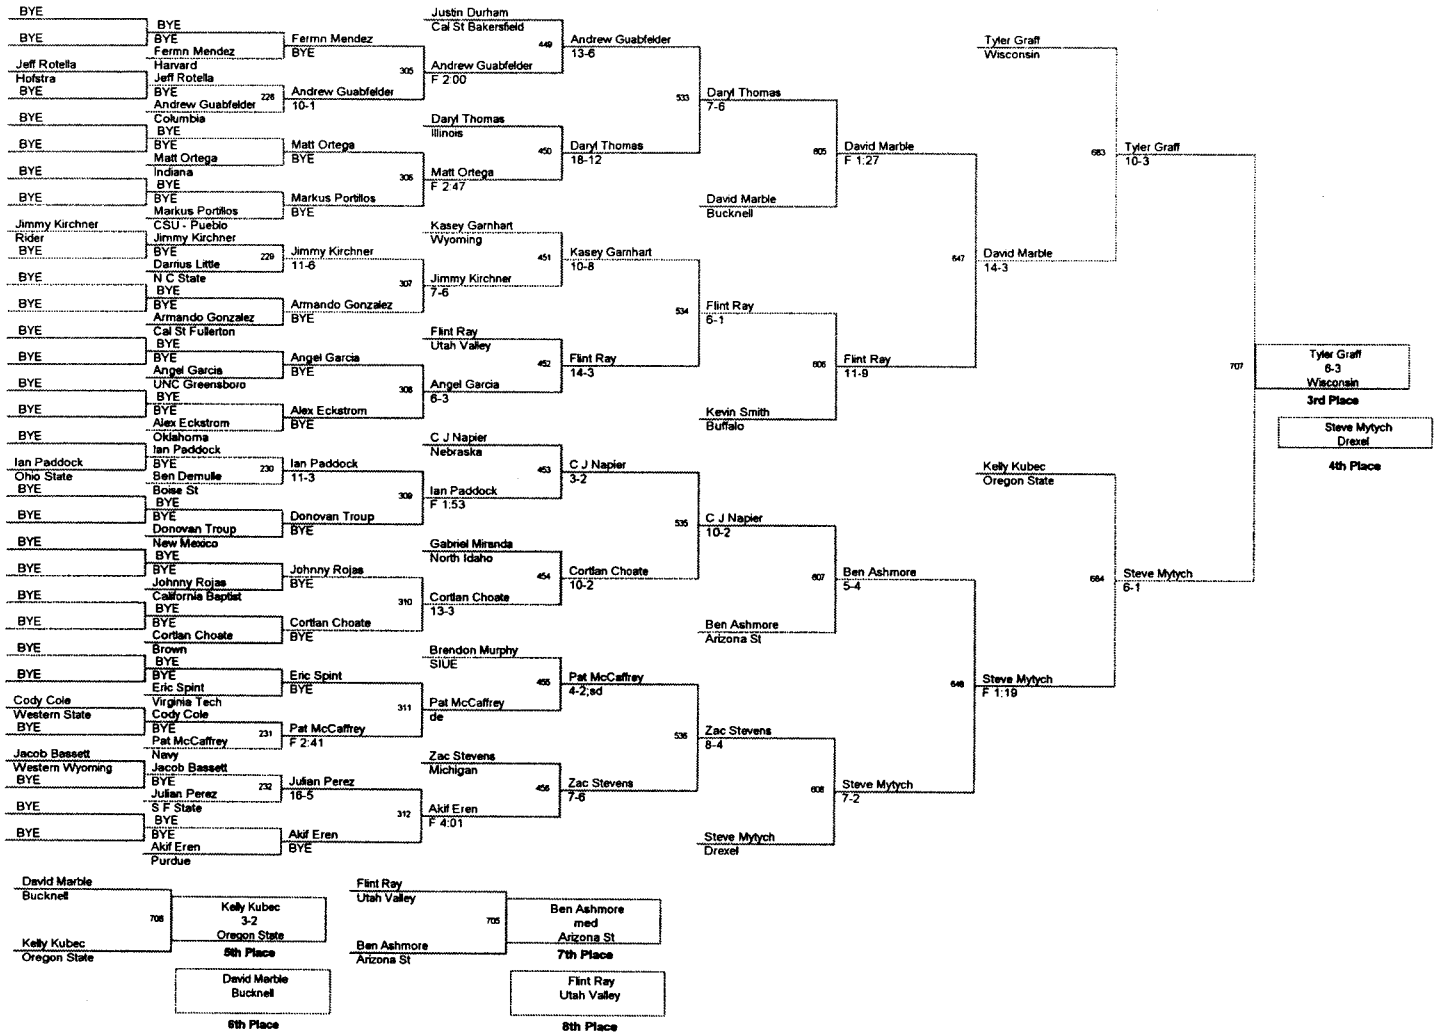

Plc	Points	Team	CH	CONS
1	122.5	Ohio State	-	-
2	121.5	Cornell	-	-
3	109.5	Oklahoma	-	-
4	97.5	Boise St	-	-
5	94.0	Nebraska	-	-
6	90.5	Indiana	-	-
7	78.5	Cal Poly	-	-
8	77.5	Oregon State	-	-
9	73.5	Wisconsin	-	-
10	71.0	Wyoming	-	-
11	69.5	Arizona St	-	-
12	60.0	Bucknell	-	-
13	58.0	Purdue	-	-
14	57.0	Navy	-	-
15	49.0	Rider	-	-
16	47.0	Michigan	-	-
17	41.5	Drexel	-	-
18	40.5	Harvard	-	-
19	36.5	Illinois	-	-
20	36.0	Virginia Tech	-	-
21	35.5	Cal St Bakersfield	-	-
22	33.0	Northern Colorado	-	-
23	32.0	Buffalo	-	-
24	30.5	Columbia	-	-
24	30.5	Hofstra	-	-
26	29.5	UNC Greensboro	-	-
27	29.0	Old Dominion	-	-
28	28.5	West Virginia	-	-
29	22.0	Utah Valley	-	-
30	17.5	California Baptist	-	-
31	16.0	Cal St Fullerton	-	-
32	15.0	S F State	-	-
32	15.0	Western State	-	-
34	14.0	Cal Davis	-	-
34	14.0	N C State	-	-
36	11.5	North Idaho	-	-
37	10.5	Air Force	-	-
38	9.5	Brown	-	-
39	7.0	SIUE	-	-
40	5.0	CSU - Pueblo	-	-
41	2.5	Western Wyoming	-	-
42		New Mexico	-	-

**125 Lbs**

133 Lbs

**133 Lbs**

141 Lbs

149 Lbs

157 Lbs

Andrew Howe  
6-3  
Wisconsin  
Champion

Colt Sponseller  
Ohio State  
2nd Place

165 Lbs

**174 Lbs**

184 Lbs

**184 Lbs**

**197 Lbs**